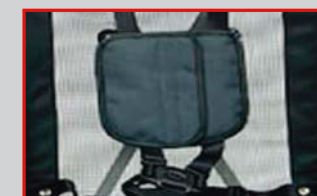

## Optional accessories

Sunshade

Padded Leg Cover  
\*Not available in Malaysia

Headrest

Rain Cover

Basket

Lateral Support

Vest Harness