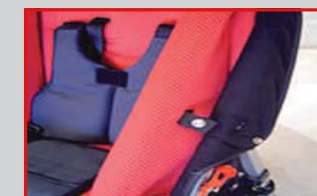

## Optional accessories

Sunshade

Padded Leg Cover  
\*Not available in Malaysia

Headrest

Rain Cover

Basket

Lateral Support

Vest Harness