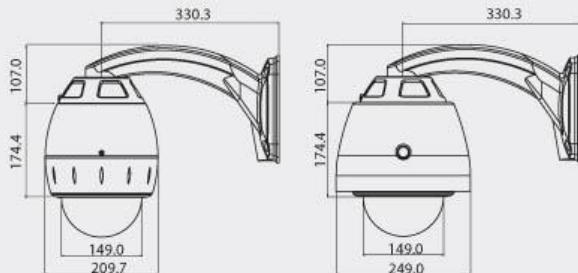

Features

- 1/4 Inch IT CCD, 540TVL
- Built-in Auto Focus/Auto Iris
- Max. 432x Zoom (36x Optical/12x Digital)
- Electronic Sensitivity-up(DSS), TDN(ICR), OSD
- XWDR, 3D-DNR
- Pan rotation range endless 360°
- Tilt rotation range 0° to 90°
- Pan/Tilt maximum rotating speed is 360°/sec
- Auto parking functions
- Auto-Flip function
- Privacy masking function
- RS-485 protocol compatible
- Wall mount housing (Option: Pendant mount housing)
- IP66

- Without Sun-Shield

Dimensions

Wall Mount

Pendant Mount

Unit (mm)

Optional Accessories

SCB2000 : Corner mount bracket

SOB2000 : Pole mount bracket