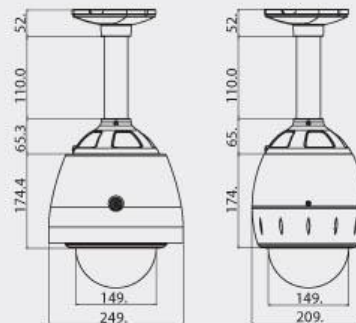

Features

- 1/4 Inch IT CCD, 540TVL
- Built-in Auto Focus/Auto Iris
- Max. 432x Zoom (36x Optical/12x Digital)
- Electronic Sensitivity-up(DSS), TDN(ICR), OSD
- XWDR, 3D-DNR
- Pan rotation range endless 360°
- Tilt rotation range 0° to 90°
- Pan/Tilt maximum rotating speed is 360°/sec
- Auto parking functions
- Auto-Flip function
- Privacy masking function
- RS-485 protocol compatible
- Wall mount housing (Option: Pendant mount housing)
- IP66

- Without Sun-Shield

Dimensions

Wall Mount

Pendant Mount

Unit (mm)

Optional Accessories

SCB2000 : Corner mount bracket

SOB2000 : Pole mount bracket