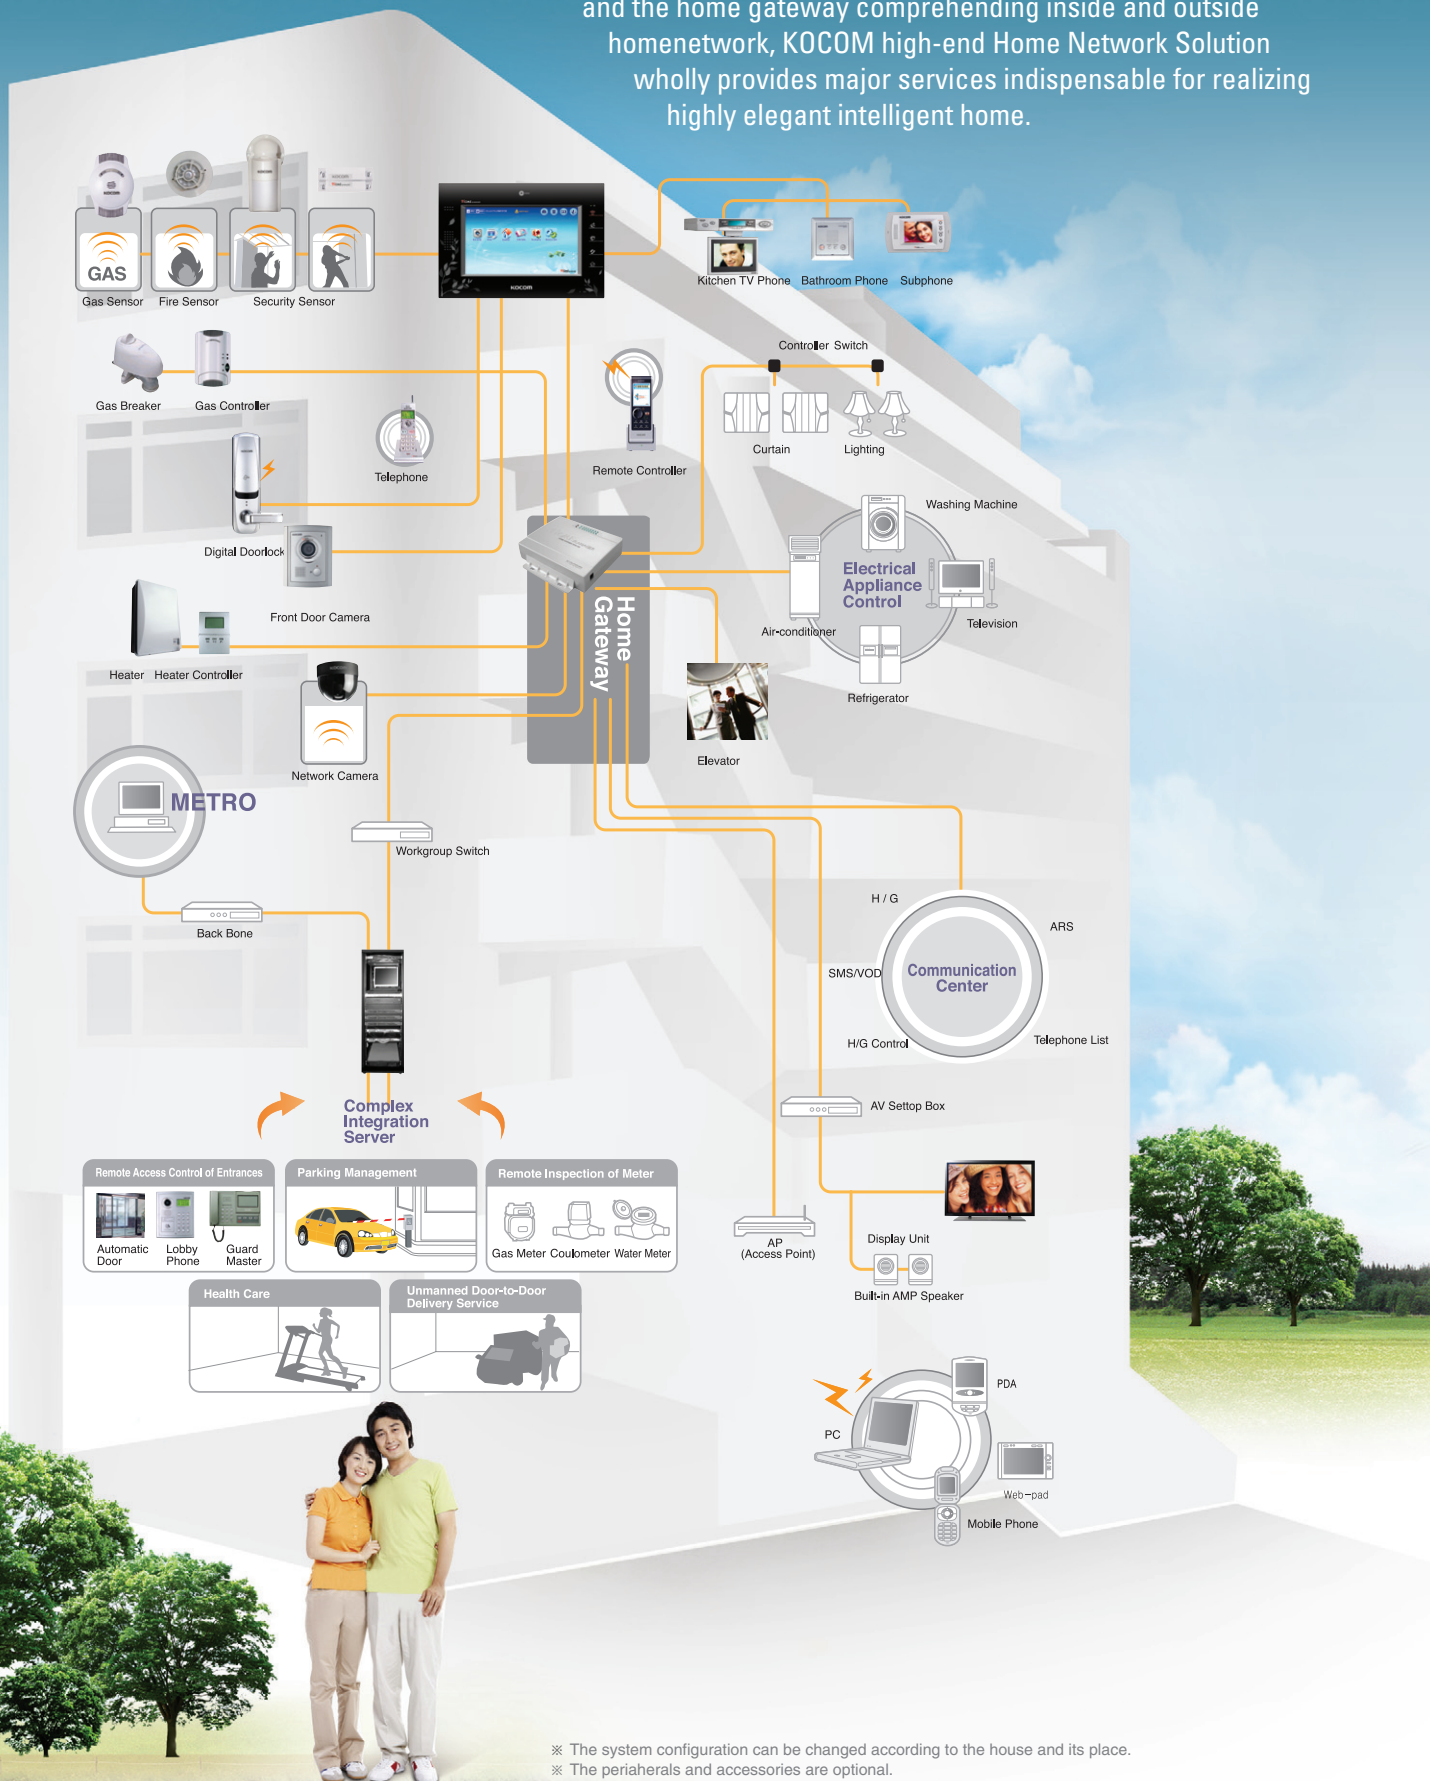

Home Network Type I High-end Home Network Solution

Chiefly composed of main display (KHN-880 / 870 / 671 Wall-pad) and the home gateway comprehending inside and outside homenetwork, KOCOM high-end Home Network Solution wholly provides major services indispensable for realizing highly elegant intelligent home.

※ The system configuration can be changed according to the house and its place.
※ The peripherals and accessories are optional.

Wall-Pad Home Network

- 10" TFT LCD Touch Screen (GUI)
- Remote Control of Entrances (Access Control)
- Security and Accident Detection System
- Control of Household Appliances & Living Equipment
- Home Entertainment : Wired and Wireless Network
- Unmanned Security & Parking Control
- Mutual Calling & Conversation Between Residents
- Life Information / Telephone

- 7" TFT LCD Touch Screen (GUI)
- Remote Control of Entrances (Access Control)
- Security and Accident Detection System
- Control of Household Appliances & Living Equipment
- Home Entertainment : Wired and Wireless Network
- Unmanned Security & Parking Control
- Mutual Calling & Conversation Between Residents
- Life Information / Telephone

Gateway Home Network

- **Home Control** Lights, Heater, Gas, Curtain and Electrical Appliance (Option)
- **Network** Switching Hub (10/100 Mbps), NAT/IP Masquerading, DHCP Server & Client, Web Server
- **Interface** RS485, PLC (Z-256 / Lonworks, LnCP), WLAN (IEEE 802.11a/b/g, Option), EIB (Option)

- **Home Control** Lights, Heater, Gas, Curtain and Electrical Appliance (Option)
- **Network** Switching Hub (10/100 Mbps), NAT/IP Masquerading, DHCP Server & Client, Web Server
- **Interface** RS485, PLC (Z-256 / Lonworks, LnCP), WLAN (IEEE 802.11a/b/g, Option), EIB (Option)

- Access & communication main device between each apartment, guard master and integrated access device
- Upto 960 apartments and 80 Lobby phones (Entry Access Panel) connection