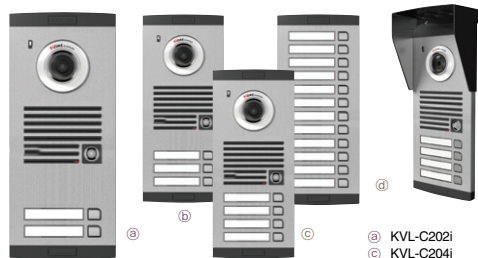

2 Wire Multi-Entry Panel Home Videophone

Multi-entry Type
KVL-C202i / C203i / C204i / KEL-212

- Modern & Stylish Design
- Easy & Simple Installation with 2 Wires
- Call, Communication & Door Open with Monitor
- Door Open by I-Button Key (Dallas Chip)
- Max. 1,300 numbers of I-Button Key registration.
- White LED On in Low Illumination.
- Name Plate LED On in operation.
- Camera Angle Adjustable (Up, Down, Right & Left).
- Receiving & Calling Audio Volume Adjustable.
- Long Distance Connection
- Door Lock Connection