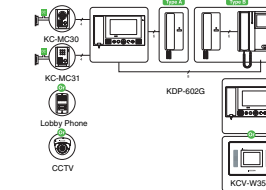

Handset Type Home Videophone

Color Handset Type
KCV-801R / D801R / 801 / D801

- 7 inch Color LCD
- LED Indication in Conditions
- 4 Melody Selection
- OSD Menu Control
- PIR Sensor Camera & CCTV Camera Connection
- CCTV Monitoring Mode
- Built 128 Cut Images Memory (KCV-801R, KCV-D801R)
- Auto Record in Absence Mode (KCV-801R, KCV-D801R)
- Upto 2 Monitor & 2 Audio Sub Phone with 2 Cameras Connection
- Internal Call & Conversation between Extended Indoor Units
- AC Type : KCV-801R, KCV-801
- DC Type : KCV-D801R, KCV-D801