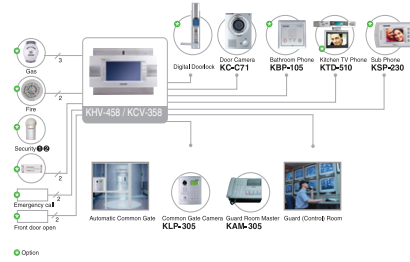

Hands Free Type KOHV-458 / KCV-358

- Color 5" TFT LCD
- Function to identify visitor and prevent crime (fire, gas, security sensor : KOHV-458)
- Function to open common gate as well as household door
- Available communication with guard households at guard room
- Emergency call / (Telephone function : KOHV-458)

I-Button Key Type KODL-T1

- I-Button touch key & Access code
- Anti-prank feature
- Panic (One touch open)
- Dual & compulsory locking mode
- Manual unlocking mode