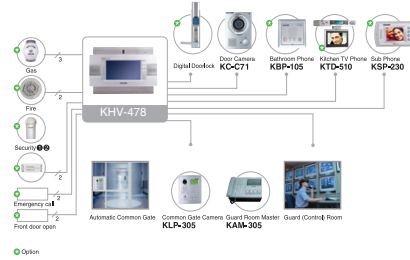

Hands Free Type KOHV-478

- Color 7" TFT LCD
- Function to identify visitor and prevent crime (fire, gas, security sensor)
- Function to open common gate as well as household door
- Available communication with guard households at guard room
- Emergency call / Telephone function