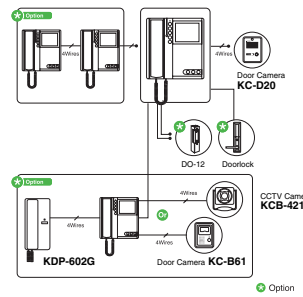

Doorphone · Interphone

B/W Handset Type Home Videophone

Memory Type Phone
KVM-524RG

- 4" CRT B/W VDP
- 64 cut memory VDP
- Internal call & conversation function between extended indoor units in a house
- Door open function
- KVM-524RG : AC type
- 2 Camera connection