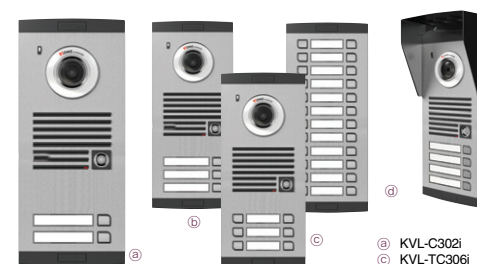

Multi-Entry Panel Home Videophone