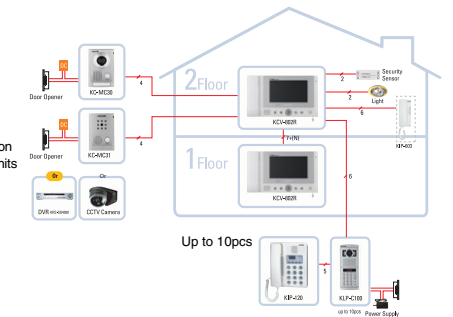

Handset Type KOKCV-802R / D802R

- 7inch Color LCD (NTSC / PAL Auto Switching)
- For Single House, Multi Apartment Condominium & Villa System (upto 450 units)
- Upto 4 Indoor Units Including Audio Sub Phones with 2 Door Cameras & 10 Common Gate Cameras Connection
- Internal Call & Conversation between Extended Indoor Units
- Door Open & Monitoring Function (Door Camera & Common Gate Camera)
- Telephone Function (PABX)
- Call & Conversation with Guard Master Phone (KIP-120)
- 18 Melody Selection (24 Poly Melody)
- Extra Special Function Key Button
- Built-in 128 Cut Images Memory
- OSD (On Screen Display) Menu Control
- KCV-802R : AC Type / KCV-D802R : DC Type