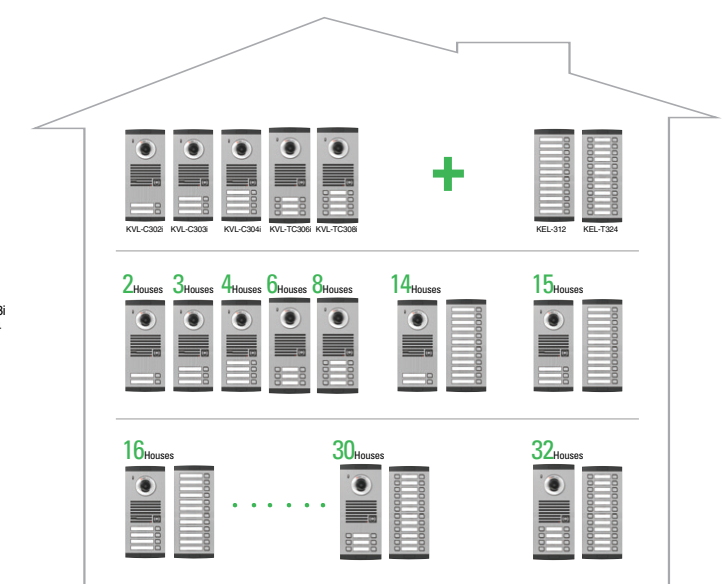

Multi-entry Type
KVL-C302i / C303i / C304i / TC306i / KVL-TC308i / KEL-312 / T324

- Modern & Stylish Design
- Call, Communication & Door Open with Monitor
- Door Open by I-Button Key (Dallas Chip)
- Max. 1,300 Numbers of I-Button Key Registration.
- White LED On in Low Illumination.
- Name Plate LED On in Operation.
- Camera Angle Adjustable (Up, Down, Right & Left).
- Receiving & Calling Audio Volume Adjustable.
- Door Lock Connection

Easy Access of Gate using "I" Button Touch Key