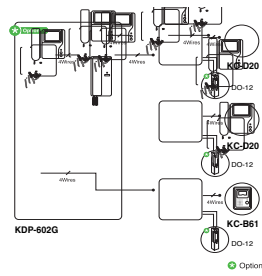

Easy Access of Gate using "I" Button Touch Key

Doorphone · Interphone

B/W Handset Type Home Videophone

Memory Type Phone
KVM-524RG

- 4" CRT B/W VDP
- 64 cut memory VDP
- Internal call & conversation function between extended indoor units in a house
- Door open function
- KVM-524RG : AC type
- 2 Camera connection