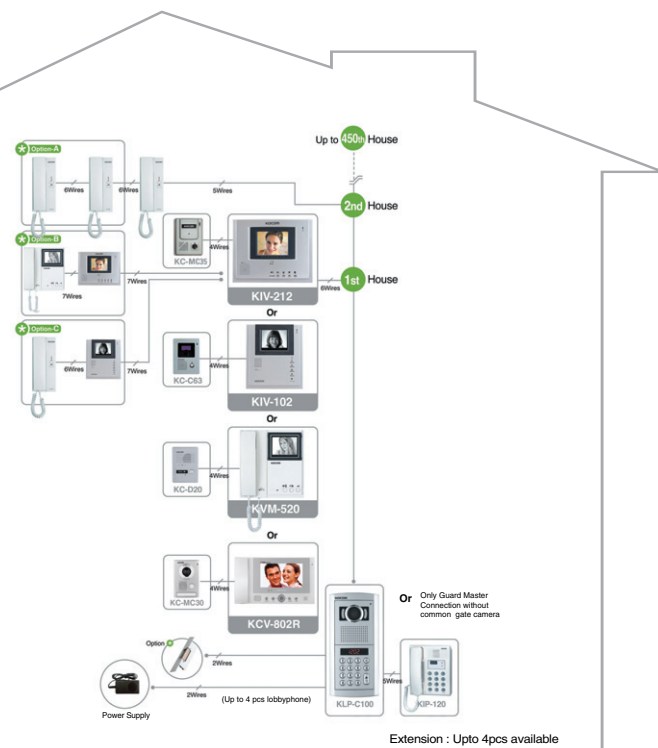

Videophone

Bus Type Multi-Entry System Home Videophone

B/W Handset Type
KVM-520 / D520

- 4" CRT B/W VDP
- For single house & multi apartment
- Internal call & conversation function between extended indoor units in a house
- Door open (common gate) function
- KVM-520 : AC Type / KVM-D520 : DC Type

Color Hands Free Type
KIV-212 / D212

- 5" TFT LCD Color Handsfree VDP
- For single house & multi apartment
- Internal call & conversation function between extended indoor units in a house
- Door open (front door & common gate) function
- KIV-212 : AC type / KIV-D212 : DC type
- 2 Camera connection (front door camera)

B/W Hands Free Type
KIV-102 / D102

- 4" CRT B/W Handsfree VDP
- For single house & multi apartment
- Internal call & conversation function between extended indoor units in a house
- Door open (front door & common gate) function
- KIV-102 : AC type / KIV-D102 : DC type
- 2 Camera connection (front door camera)

Bus Type Multi-Entry System Home Videophone

Normal Lens Type
Common gate camera

- Ⓐ KLP-C100(Color) / 100(B/W)
- Ⓑ KLP-C104(Color) / 104(B/W)
- Ⓒ KLP-C108(Color) / 108(B/W)
- Ⓓ KLP-C112(Color) / 112(B/W)

Pinhole Lens Type
Common gate camera

- Ⓐ KLP-P100(B/W)
- Ⓑ KLP-P104(B/W)
- Ⓒ KLP-P108(B/W)
- Ⓓ KLP-P112(B/W)