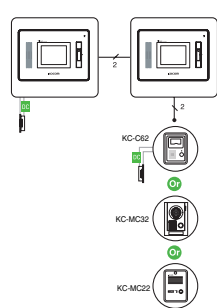

2 Wire Color Hands Free Type Home Videophone

2 Wire Home Videophone
KCV-352 / D352

- Compact & Stylish Design
- Easy & Simple Installation with Only 2 wires (Non-polarity)
- Digital Color LCD
- OSD in Operating condition
- Ultra Low Power Consumption (0.7W on standby)
- Long Distance Connection upto 100m (UTP, CAT5)
- Either Monitor or Camera Door Lock Connection
- Automatic Wiring & Installation Check with Sounds