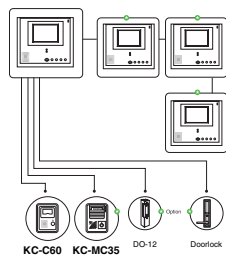

Color Hands Free Type
KIV-212 / D212

- 5" TFT LCD Color Handsfree VDP
- For single house & multi apartment
- Internal call & conversation function between extended indoor units in a house
- Door open (front door & common gate) function
- KIV-212 : AC type / KIV-D212 : DC type
- 2 Camera connection (front door camera)