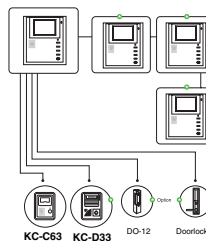

Videophone

Bus Type Multi-Entry System Home Videophone

B/W Handset Type
KVM-520 / D520

- 4" CRT B/W VDP
- For single house & multi apartment
- Internal call & conversation function between extended indoor units in a house
- Door open (common gate) function
- KVM-520 : AC Type / KVM-D520 : DC Type

Color Hands Free Type
KIV-212 / D212

- 5" TFT LCD Color Handsfree VDP
- For single house & multi apartment
- Internal call & conversation function between extended indoor units in a house
- Door open (front door & common gate) function
- KIV-212 : AC type / KIV-D212 : DC type
- 2 Camera connection (front door camera)

B/W Hands Free Type
KIV-102 / D102

- 4" CRT B/W Handsfree VDP
- For single house & multi apartment
- Internal call & conversation function between extended indoor units in a house
- Door open (front door & common gate) function
- KIV-102 : AC type / KIV-D102 : DC type
- 2 Camera connection (front door camera)

Bus Type Multi-Entry System Home Videophone

Normal Lens Type
Common gate camera

- Ⓐ KLP-C100(Color) / 100(B/W)
- Ⓑ KLP-C104(Color) / 104(B/W)
- Ⓒ KLP-C108(Color) / 108(B/W)
- Ⓓ KLP-C112(Color) / 112(B/W)

Pinhole Lens Type
Common gate camera

- Ⓐ KLP-P100(B/W)
- Ⓑ KLP-P104(B/W)
- Ⓒ KLP-P108(B/W)
- Ⓓ KLP-P112(B/W)

[Accessory]

Handset Type Home Videophone

Color Handset Type
KCV-801R / D801R / 801 / D801

- 7 inch Color LCD
- LED Indication in Conditions
- 4 Melody Selection
- OSD Menu Control
- PIR Sensor Camera & CCTV Camera Connection
- CCTV Monitoring Mode
- Built 128 Cut Images Memory (KCV-801R, KCV-D801R)
- Auto Record in Absence Mode (KCV-801R, KCV-D801R)
- Upto 2 Monitor & 2 Audio Sub Phone with 2 Cameras Connection
- Internal Call & Conversation between Extended Indoor Units
- AC Type : KCV-801R, KCV-801
- DC Type : KCV-D801R, KCV-D801