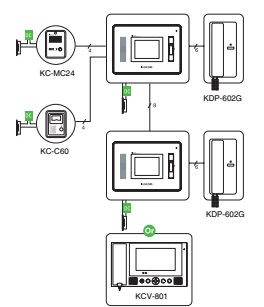

Videophone

Bus Type Multi-Entry System Home Videophone

B/W Handset Type
KVM-520 / D520

- 4" CRT B/W VDP
- For single house & multi apartment
- Internal call & conversation function between extended indoor units in a house
- Door open (common gate) function
- KVM-520 : AC Type / KVM-D520 : DC Type

Color Hands Free Type
KIV-212 / D212

- 5" TFT LCD Color Handsfree VDP
- For single house & multi apartment
- Internal call & conversation function between extended indoor units in a house
- Door open (front door & common gate) function
- KIV-212 : AC type / KIV-D212 : DC type
- 2 Camera connection (front door camera)

B/W Hands Free Type
KIV-102 / D102

- 4" CRT B/W Handsfree VDP
- For single house & multi apartment
- Internal call & conversation function between extended indoor units in a house
- Door open (front door & common gate) function
- KIV-102 : AC type / KIV-D102 : DC type
- 2 Camera connection (front door camera)

Bus Type Multi-Entry System Home Videophone

Normal Lens Type
Common gate camera

- Ⓐ KLP-C100(Color) / 100(B/W)
- Ⓑ KLP-C104(Color) / 104(B/W)
- Ⓒ KLP-C108(Color) / 108(B/W)
- Ⓓ KLP-C112(Color) / 112(B/W)

Pinhole Lens Type
Common gate camera

- Ⓐ KLP-P100(B/W)
- Ⓑ KLP-P104(B/W)
- Ⓒ KLP-P108(B/W)
- Ⓓ KLP-P112(B/W)

[Accessory]

Handset Type Home Videophone

Color Handset Type
KCV-801R / D801R / 801 / D801

- 7 inch Color LCD
- LED Indication in Conditions
- 4 Melody Selection
- OSD Menu Control
- PIR Sensor Camera & CCTV Camera Connection
- CCTV Monitoring Mode
- Built 128 Cut Images Memory (KCV-801R, KCV-D801R)
- Auto Record in Absence Mode (KCV-801R, KCV-D801R)
- Upto 2 Monitor & 2 Audio Sub Phone with 2 Cameras Connection
- Internal Call & Conversation between Extended Indoor Units
- AC Type : KCV-801R, KCV-801
- DC Type : KCV-D801R, KCV-D801