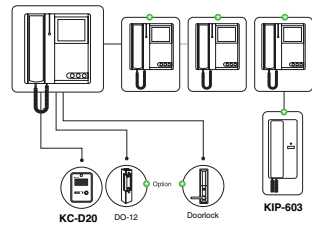

Videophone

Bus Type Multi-Entry System Home Videophone

B/W Handset Type
KVM-520 / D520

- 4" CRT B/W VDP
- For single house & multi apartment
- Internal call & conversation function between extended indoor units in a house
- Door open (common gate) function
- KVM-520 : AC Type / KVM-D520 : DC Type