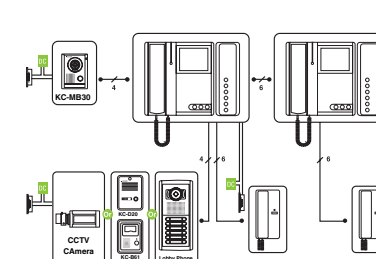

Memory & B/W Type Home Videophone