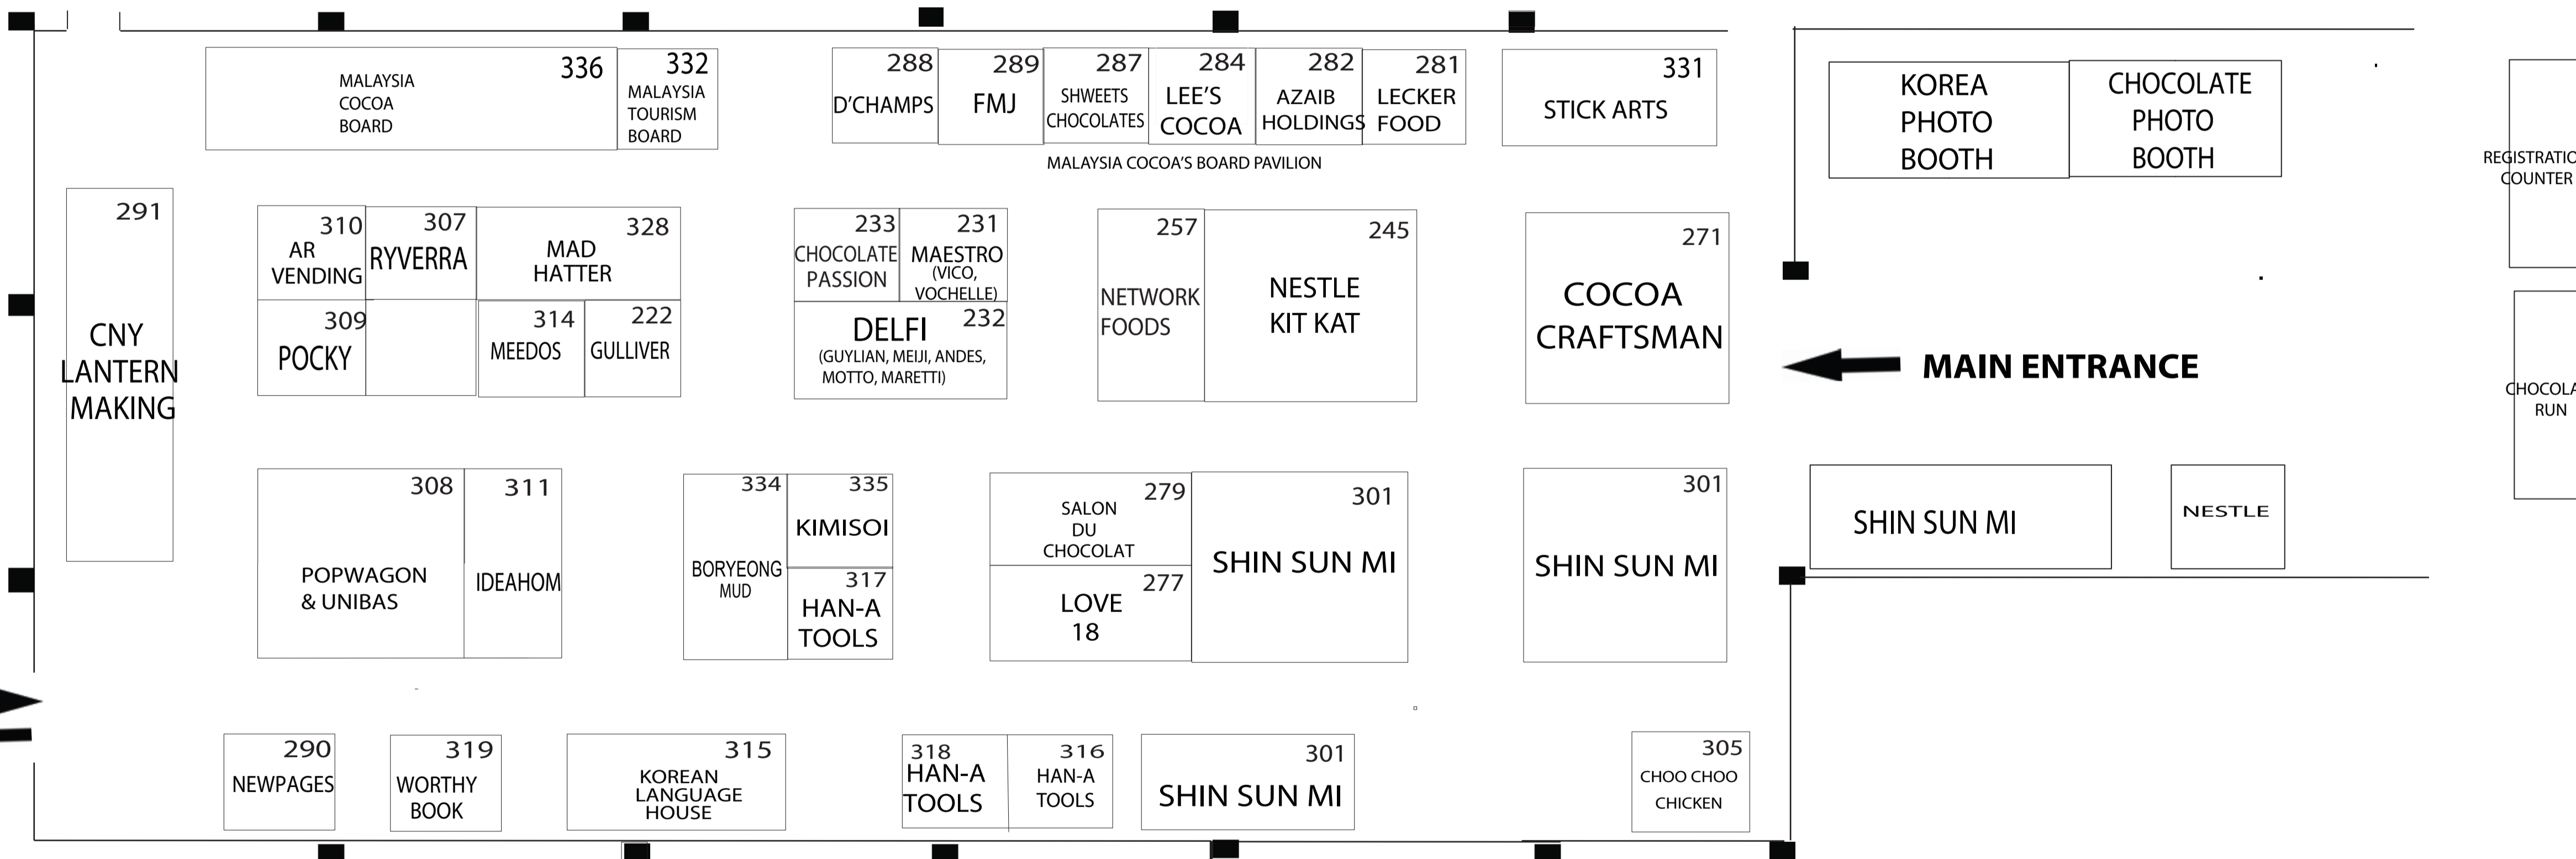

20 - 22 January '17 @ Mid Valley Exhibition Centre

CHOCOLATE EXPO KOREA EXPO 20 - 22 JANUARY 2017 MID VALLEY EXHIBITION CENTRE

STAGE

Supported by:

Organized by: