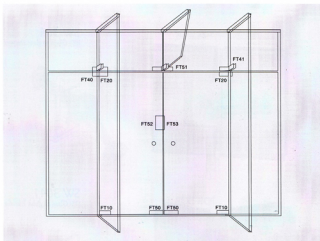

VVP PATCH FITTINGS

FT10
Bottom Patch

FT20
Top Patch

FT30
Over Panel Fitting With Pivot

FT22
Top Patch Fitting For Overhead

FT50
Patch Lock

FT40
Side Panel To Over Panel Fitting With Pivot

FT52
Centre Lock

FT53
Centre Keeper

FT41
Side Panel To Over Panel Fitting With Fin Fitting Included

FT51
Fin Fitting For Back To Back Doors Complete With Pivot