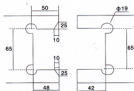

SW 303

Glass to wall shower hinge

Glass notching

SW 304

180° Glass to glass shower hinge

Glass notching

SW 3041

135° Glass to glass shower hinge

Glass notching

SW 3049

90° Glass to glass shower

Glass notching

- § Suitable for glass door 8 to 10mm thickness.
- § Material: Stainless Steel /Brass
- § Finish: Mirror Polish