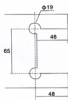

SW 303

Glass to wall shower hinge

Glass notching

SW 304

180° Glass to glass shower hinge

Glass notching

SW 3041

135° Glass to glass shower hinge

Glass notching

SW 3049

90° Glass to glass shower

Glass notching

- § Suitable for glass door 8 to 10mm thickness.
- § Material: Stainless Steel /Brass
- § Finish: Mirror Polish