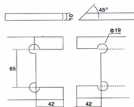

SW 303

Glass to wall shower hinge

Glass notching

SW 304

180° Glass to glass shower hinge

Glass notching

SW 3041

135° Glass to glass shower hinge

Glass notching

SW 3049

90° Glass to glass shower

Glass notching

- § Suitable for glass door 8 to 10mm thickness.
- § Material: Stainless Steel /Brass
- § Finish: Mirror Polish