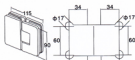

S2000-166

Glass/Glass Hinge 135 degrees in polished or satin chrome finish.
Glass thickness: 8 or 10mm
Packing : 12 pcs/ctn