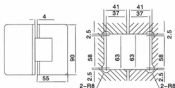

S1000-164

Glass/Glass Hinge 180 degrees in polished or satin chrome finish.

Glass thickness: 8 or 10mm

Packing : 12 pcs/ctn