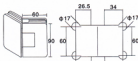

S2000-172

Glass/Glass Hinge 90 degrees in polished or satin chrome finish.
Glass thickness: 8 or 10mm
Packing : 12 pcs/ctn