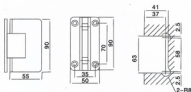

## S1000-160

Glass/Wall Hinge With double-sided screw plate  
in polished or satin chrome finish.

Glass thickness: 8 or 10mm

Packing : 12 pcs/ctn