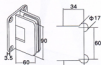

## S2000-160

Glass/Wall Hinge With double-sided screw plate  
in polished or satin chrome finish.  
Glass thickness: 8 or 10mm  
Packing : 12 pcs/ctn