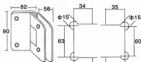

S2000-160

Glass/Wall Hinge With double-sided screw plate
in polished or satin chrome finish.
Glass thickness: 8 or 10mm
Packing : 12 pcs/ctn

S2000-164

Glass/Glass Hinge 180 degrees in polished or satin chrome finish.
Glass thickness: 8 or 10mm
Packing : 12 pcs/ctn

S2000-166

Glass/Glass Hinge 135 degrees in polished or satin chrome finish.
Glass thickness: 8 or 10mm
Packing : 12 pcs/ctn

S2000-172

Glass/Glass Hinge 90 degrees in polished or satin chrome finish.
Glass thickness: 8 or 10mm
Packing : 12 pcs/ctn