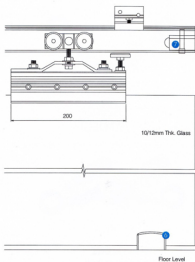

PR91 (Glass To Wall)

PR92 (Glass To Glass)

PR93A
Shower Handle

T106 (L / R)
Shower Door Lock

T107
Shower Door Lock

MAXIMUM WEIGHT
Per Panel : 90 KGS

SLF-015
S/S Bottom Track

SLF-001
Aluminium Top Track

Floor Guide

Sliding Door Track

Applications

Suitable for **250kg** (max) or
10ft x 9ft x 12mm thk glass panel

Components

- B854 Aluminium Top Track(2.5mm)
- Wall Mount Bracket(3 nos)
- ϕ 29 x 8mm Carriage Roller(2 nos)
- c/w hanging strap & anti-jump device
- 200mm Glass Clamp(2 nos)
- Nylon Floor Guide(1 no)
- End Stopper(2 nos)

Technological data

Daylight opening	Entry width	Door width	Tube length
910-1010mm	800-900mm	880-980mm	2038mm
1010-1110mm	900-1000mm	980-1080mm	2238mm
1110-1210mm	1000-1100mm	1080-1180mm	2438mm
1210-1310mm	1100-1200mm	1180-1280mm	2638mm