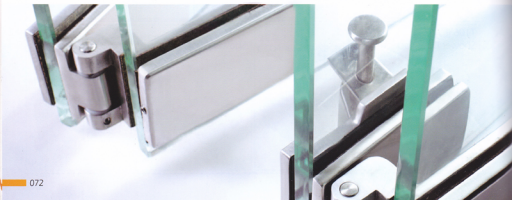

PR91 (Glass To Wall)

PR92 (Glass To Glass)

PR93A
Shower Handle

T106 (L / R)
Shower Door Lock

T107
Shower Door Lock

MAXIMUM WEIGHT
Per Panel : 90 KGS

SLF-015
S/S Bottom Track

SLF-001
Aluminium Top Track