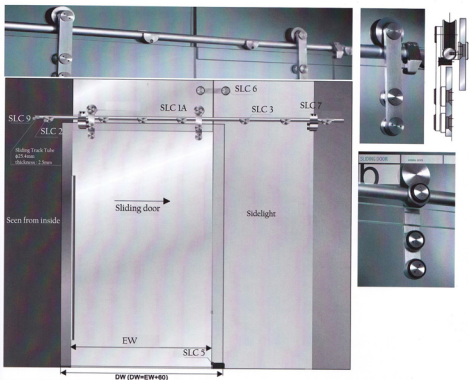

PR91 (Glass To Wall)

PR92 (Glass To Glass)

PR93A
Shower Handle

T106 (L / R)
Shower Door Lock

T107
Shower Door Lock

MAXIMUM WEIGHT
Per Panel : 90 KGS

SLF-015
S/S Bottom Track

SLF-001
Aluminium Top Track

SLB-001
Sliding Door Roller

SLB-010
Aluminium Track
Available in size : 2.0mtr~4.0mtr

SLA-003
Stopper

SLA-007
Floor Guide

SLB-004 R
End Cap (Right)

SLB-004 L
End Cap (Left)

INSTALLING GLASS

13.5 / 10mm
11.5 / 12mm

W=overpanel width
W=sidelight width
W=door width

*The distance for clamp fixing for track, wall fixing:

1. Weight 80kg: max-distance between the clamps = 1/2 the width of the door;
2. Weight 80kg-120kg: max-distance between the clamps = 1/3 the width of the door;
3. Weight 120kg-150kg: max-distance between the clamps = 1/4 the width of the door;

Technological data

Daylight opening	Entry width	Door width	Tube length
910-1010mm	800-900mm	880-980mm	2038mm
1010-1110mm	900-1000mm	980-1080mm	2238mm
1110-1210mm	1000-1100mm	1080-1180mm	2438mm
1210-1310mm	1100-1200mm	1180-1280mm	2638mm