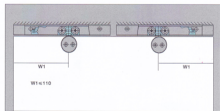

SLB-010
Aluminium Track
Available in size : 2.0mtr~4.0mtr