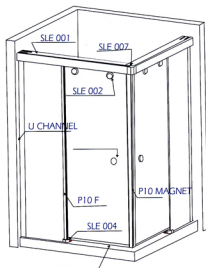

SLA-003
Stopper

SLA-004 End Cap

SLA-005 L
90 deg track connector

SLA-006 wall to
track connector

SLA-007
Floor Guide

SLA-008
Wall Mount Bracket

SLA-009
Glass Hanger

SLD 001 (DOOR)
TOP ROLLER

SLD 002 (TRACK)
CENTRE FIXED

SLD 003 (DOOR)
BOTTOM ROLLER

SLD 004
DOOR STOPPER

SLD 005
FLOOR GUIDE

SLD 006
END CAP

SLD 007
L SHAPE
CORNER BRACKET

SLA ~ 002
SHOWER
DOOR KNOBS

SLE 001

SLE 002
ROLLER

SLE 003
HANDLE KNOB

SLE 004
FLOOR GUIDE

SLE 005
CORNER LBRACKET

SLE 006
BRACKET WT STOPPER

SLE 007
L CORNER CONNECTOR

U CHANNEL

ANGLE BRACKET

PR91 (Glass To Wall)

PR92 (Glass To Glass)

PR93A
Shower Handle

T106 (L / R)
Shower Door Lock

T107
Shower Door Lock

MAXIMUM WEIGHT
Per Panel : 90 KGS

SLF-015
S/S Bottom Track

SLF-001
Aluminium Top Track