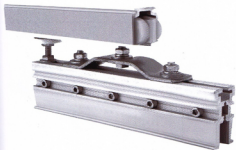

SLF-018 RH SLF-018 LH
Side Hinge Bottom Wt Stopper

SLA 002
Sliding Door Handle

SLA 002KD
Sliding Door Handle with Key (Glass to Glass)

SLA 002KS
Sliding Door Handle with Key (Glass to Wall)

SOLO Sliding Door Roller

Floor Guide

Sliding Door Track

Applications

Suitable for **250kg** (max) or
10ft x 9ft x 12mm thk glass panel

Components

- B854 Aluminium Top Track(2.5mm)
- Wall Mount Bracket(3 nos)
- ϕ 29 x 8mm Carriage Roller(2 nos)
- c/w hanging strap & anti-jump device
- 200mm Glass Clamp(2 nos)
- Nylon Floor Guide(1 no)
- End Stopper(2 nos)