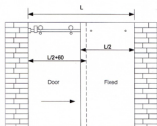

SLD 001 (DOOR)
TOP ROLLER