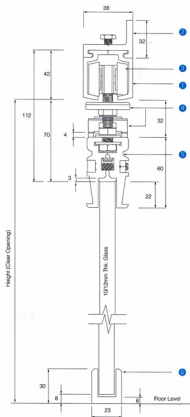

PR91 (Glass To Wall)

PR92 (Glass To Glass)

PR93A
Shower Handle

T106 (L / R)
Shower Door Lock

T107
Shower Door Lock

MAXIMUM WEIGHT
Per Panel : 90 KGS

SLF-015
S/S Bottom Track

SLF-001
Aluminium Top Track

Floor Guide

Sliding Door Track

Applications

Suitable for **250kg** (max) or
10ft x 9ft x 12mm thk glass panel

Components

- B854 Aluminium Top Track(2.5mm)
- Wall Mount Bracket(3 nos)
- ϕ 29 x 8mm Carriage Roller(2 nos)
- c/w hanging strap & anti-jump device
- 200mm Glass Clamp(2 nos)
- Nylon Floor Guide(1 no)
- End Stopper(2 nos)

Technological data

Daylight opening	Entry width	Door width	Tube length
910-1010mm	800-900mm	880-980mm	2038mm
1010-1110mm	900-1000mm	980-1080mm	2238mm
1110-1210mm	1000-1100mm	1080-1180mm	2438mm
1210-1310mm	1100-1200mm	1180-1280mm	2638mm