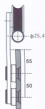

Sliding Door Roller
Max. Glass weight: 150kg

SLC 1A

Sliding Door Roller
Max. Glass weight: 150kg