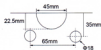

SLF-018 RH SLF-018 LH
Side Hinge Bottom Wt Stopper

SLA 002
Sliding Door Handle

SLA 002KD
Sliding Door Handle with Key (Glass to Glass)

SLA 002KS
Sliding Door Handle with Key (Glass to Wall)

SOLO Sliding Door Roller