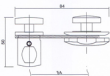

PR91 (Glass To Wall)

PR92 (Glass To Glass)

PR93A
Shower Handle

T106 (L / R)
Shower Door Lock

T107
Shower Door Lock

MAXIMUM WEIGHT
Per Panel : 90 KGS

SLF-015
S/S Bottom Track

SLF-001
Aluminium Top Track