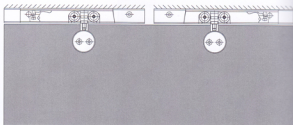

Floor Guide

Sliding Door Track

Applications

Suitable for **250kg** (max) or
10ft x 9ft x 12mm thk glass panel

Components

- B854 Aluminium Top Track(2.5mm)
- Wall Mount Bracket(3 nos)
- ϕ 29 x 8mm Carriage Roller(2 nos)
- c/w hanging strap & anti-jump device
- 200mm Glass Clamp(2 nos)
- Nylon Floor Guide(1 no)
- End Stopper(2 nos)