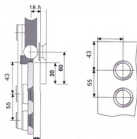

SLB-001
Sliding Door Roller

SLB-010
Aluminium Track
Available in size : 2.0mtr~4.0mtr

SLA-003
Stopper

SLA-007
Floor Guide

SLB-004 R
End Cap (Right)

SLB-004 L
End Cap (Left)

INSTALLING GLASS

13.5 / 10mm
11.5 / 12mm

W=overpanel width
W=sidelight width
W=door width

*The distance for clamp fixing for track, wall fixing:

1. Weight 80kg: max-distance between the clamps = 1/2 the width of the door;
2. Weight 80kg-120kg: max-distance between the clamps = 1/3 the width of the door;
3. Weight 120kg-150kg: max-distance between the clamps = 1/4 the width of the door;

Technological data

Daylight opening	Entry width	Door width	Tube length
910-1010mm	800-900mm	880-980mm	2038mm
1010-1110mm	900-1000mm	980-1080mm	2238mm
1110-1210mm	1000-1100mm	1080-1180mm	2438mm
1210-1310mm	1100-1200mm	1180-1280mm	2638mm

SLC 83 T

Installation Tool
Material : Stainless Steel 304 Finish : SS

SLC 25 TUBES

Tube
Size : 3.0 mtr or 6.0 mtr Material : Stainless Steel 304 Finish : SS

SLC 10

Double Clamp for Pipe
Material : Stainless Steel 304