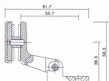

SLE 002
ROLLER

SLE 003
HANDLE KNOB

SLE 004
FLOOR GUIDE

SLE 005
CORNER LBRACKET

SLE 006
BRACKET WT STOPPER

SLE 007
L CORNER CONNECTOR

U CHANNEL

ANGLE BRACKET

PR91 (Glass To Wall)

PR92 (Glass To Glass)

PR93A
Shower Handle

T106 (L / R)
Shower Door Lock

T107
Shower Door Lock

MAXIMUM WEIGHT
Per Panel : 90 KGS

SLF-015
S/S Bottom Track

SLF-001
Aluminium Top Track