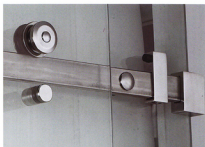

SLA-003
Stopper

SLA-004 End Cap

SLA-005 L
90 deg track connector

SLA-006 wall to
track connector

SLA-007
Floor Guide

SLA-008
Wall Mount Bracket

SLA-009
Glass Hanger

SLD 001 (DOOR)
TOP ROLLER

SLD 002 (TRACK)
CENTRE FIXED

SLD 003 (DOOR)
BOTTOM ROLLER

SLD 004
DOOR STOPPER

SLD 005
FLOOR GUIDE

SLD 006
END CAP

SLD 007
L SHAPE
CORNER BRACKET

SLA ~ 002
SHOWER
DOOR KNOBS

SLE 001

Adjustable Single Clamp
Material : Stainless Steel 304

Finish : SS