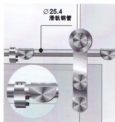

SLC 2

Clamp for pipe
connection with wall
Material : Stainless Steel 304

Finish : SS

SLC 3

Clamp for pipe
connection with Top Panel
Material : Stainless Steel 304

Finish : SS

SLC 4 R/L

Stopper