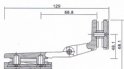

SLE 002
ROLLER

SLE 003
HANDLE KNOB

SLE 004
FLOOR GUIDE

SLE 005
CORNER LBRACKET

SLE 006
BRACKET WT STOPPER

SLE 007
L CORNER CONNECTOR

U CHANNEL

ANGLE BRACKET

PR91 (Glass To Wall)

PR92 (Glass To Glass)

PR93A
Shower Handle

T106 (L / R)
Shower Door Lock

T107
Shower Door Lock

MAXIMUM WEIGHT
Per Panel : 90 KGS

SLF-015
S/S Bottom Track

SLF-001
Aluminium Top Track