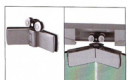

SLF-010
Mid Hinge Wt Roller