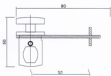

PR91 (Glass To Wall)

PR92 (Glass To Glass)

PR93A
Shower Handle

T106 (L / R)
Shower Door Lock

T107
Shower Door Lock

MAXIMUM WEIGHT
Per Panel : 90 KGS

SLF-015
S/S Bottom Track

SLF-001
Aluminium Top Track