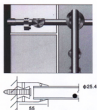

Vertical Fixing Connector(2 point)

Material : Stainless Steel 304

Finish : SS

SLC 6A

Vertical Fixing Connector(3 point)

Material : Stainless Steel 304

Finish : SS

SLC 7

SLC 83 T

Installation Tool
Material : Stainless Steel 304 Finish : SS

SLC 25 TUBES

Tube
Size : 3.0 mtr or 6.0 mtr Material : Stainless Steel 304 Finish : SS

SLC 10

Double Clamp for Pipe
Material : Stainless Steel 304