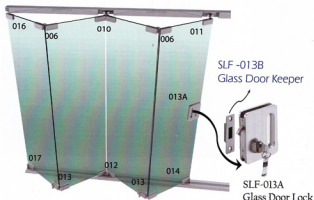

PR91 (Glass To Wall)

PR92 (Glass To Glass)

PR93A
Shower Handle

T106 (L / R)
Shower Door Lock

T107
Shower Door Lock

MAXIMUM WEIGHT
Per Panel : 90 KGS

SLF-015
S/S Bottom Track

SLF-001
Aluminium Top Track