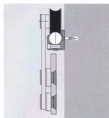

SLC 1A

Material : Stainless Steel 304

Finish : SS

SLC 1B

Material : Stainless Steel 304

Finish : SS

SLC 2

Finish : SS

SLC 3

Finish : SS