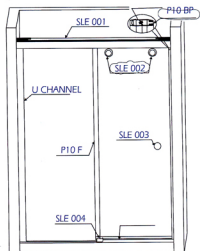

SLA-003
Stopper

SLA-004 End Cap

SLA-005 L
90 deg track connector

SLA-006 wall to
track connector

SLA-007
Floor Guide

SLA-008
Wall Mount Bracket

SLA-009
Glass Hanger

SLD 001 (DOOR)
TOP ROLLER

SLD 002 (TRACK)
CENTRE FIXED

SLD 003 (DOOR)
BOTTOM ROLLER

SLD 004
DOOR STOPPER

SLD 005
FLOOR GUIDE

SLD 006
END CAP

SLD 007
L SHAPE
CORNER BRACKET

SLA ~ 002
SHOWER
DOOR KNOBS

SLE 001

SLE 002
ROLLER

SLE 003
HANDLE KNOB

SLE 004
FLOOR GUIDE

SLE 005
CORNER LBRACKET

SLE 006
BRACKET WT STOPPER

SLE 007
L CORNER CONNECTOR

U CHANNEL

ANGLE BRACKET

PR91 (Glass To Wall)

PR92 (Glass To Glass)

PR93A
Shower Handle

T106 (L / R)
Shower Door Lock

T107
Shower Door Lock

MAXIMUM WEIGHT
Per Panel : 90 KGS

SLF-015
S/S Bottom Track

SLF-001
Aluminium Top Track