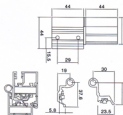

MP805

Light Duty with LB (Exposed)
 Finish : White / Black
 Material : Aluminium , Stainless Steel Core , Plates and Screw

**MP006H**

Heavy Duty with LB (Exposed)
 Finish : White / Black
 Material : Aluminium , Stainless Steel Core , Plates and Screw

**MP916**

Light Duty with PMB (Conceal)
 Finish : White / Black
 Material : Aluminium , Stainless Steel Core , Plates and Screw

**MP002H**

Heavy Duty with PMB (Conceal)
 Finish : White / Black
 Material : Aluminium , Stainless Steel Core , Plates and Screw