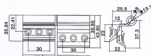

MP805

Light Duty with LB (Exposed)
 Finish : White / Black
 Material : Aluminium , Stainless Steel Core , Plates and Screw

**MP006H**

Heavy Duty with LB (Exposed)
 Finish : White / Black
 Material : Aluminium , Stainless Steel Core , Plates and Screw