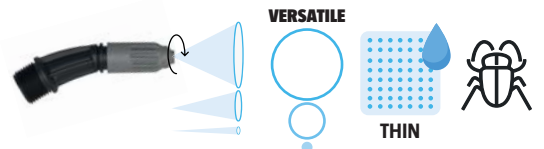

ADJUSTABLE