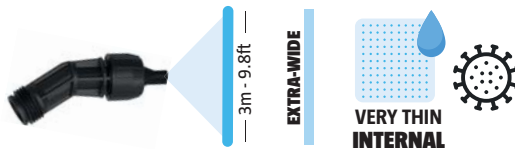

BY EXPERTS
FOR EXPERTS

15 BS

18V Lithium Battery
*includes charger

*Optional second battery

MAX.
21X

180 - 315L
47-83 gal (US)

Metal lance and stainless steel lever

Integrated and ergonomic handle

Wide filler opening

Translucent tank with level indicator

Lance grip

Two-position electronic control for homogeneous spraying

Padded and adjustable straps with zipper

4
INCLUDES

SPECIAL NOZZLES FOR
DISINFECTION AND
PEST CONTROL

- Disinfection
- Pest control

HYBRID G 32

ADJUSTABLE

110° FAN

4 HOLES