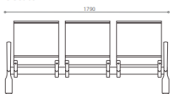

Hey series - Link Seating

Seats

Seat Supporter

Beam Structure

Side Table

Armrests, legs and frame components

Height-adjustable feet