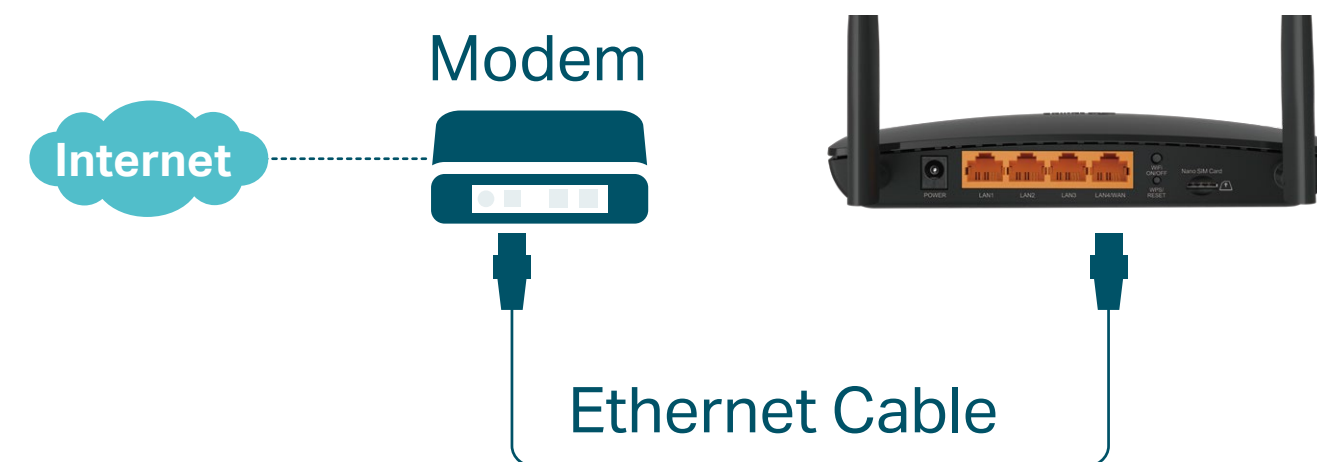

The TL-MR6400 uses 4G LTE technology to achieve speeds of up to 150 Mbps download and 50 Mbps upload. It also shares a Wi-Fi network with maximum speed of 300 Mbps on 2.4 GHz for gaming, streaming, and more.

Highlights

Plug and Play

Simply insert your 3G/4G Nano SIM card into the built-in slot, turn on the TL-MR6400 and start surfing!

Available WAN Connection Backup

With a fully functional WAN/LAN port, TL-MR6400 can work as a router which is compatible with cable, fiber, and DSL modems.

Highlights

Powerful Processor for Superior Stability

Connect up to 32 wireless devices with ease, thanks to a powerful processor that boosts data transfer speeds while ensuring dependable network stability.