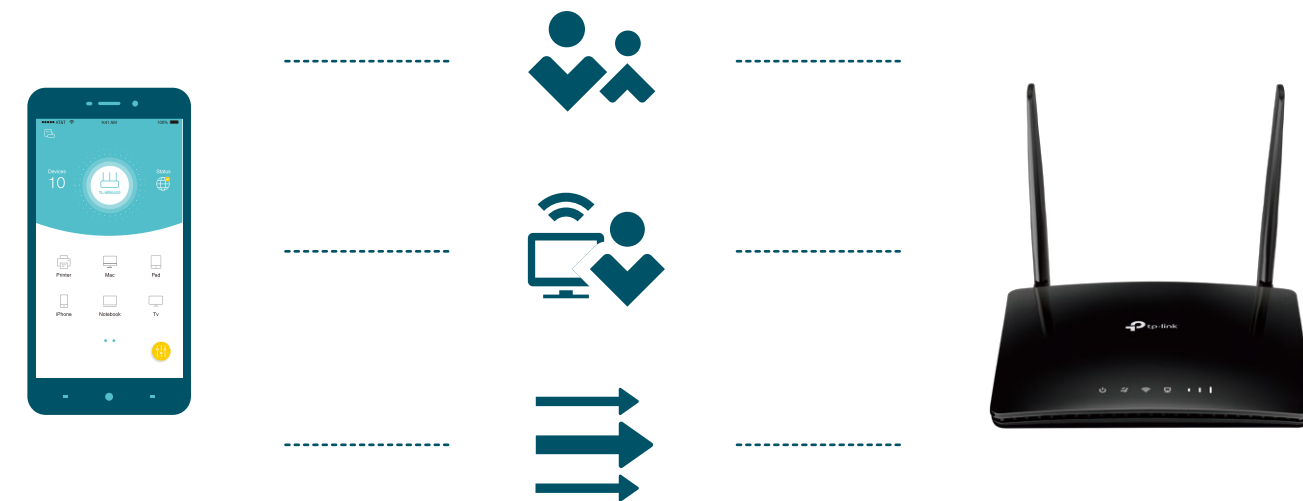

Highlights

Plug and Play

Simply insert your 3G/4G Nano SIM card into the built-in slot, turn on the TL-MR6400 and start surfing!

Available WAN Connection Backup

With a fully functional WAN/LAN port, TL-MR6400 can work as a router which is compatible with cable, fiber, and DSL modems.

Highlights

Powerful Processor for Superior Stability

Connect up to 32 wireless devices with ease, thanks to a powerful processor that boosts data transfer speeds while ensuring dependable network stability.

**Up to
32
Devices**

Management Made Simple

Parental Controls let you easily manage your kids by limiting access to Internet. Guest Network provides separate Wi-Fi access for guests while securing network. QoS assigns your preferred devices with more bandwidth.