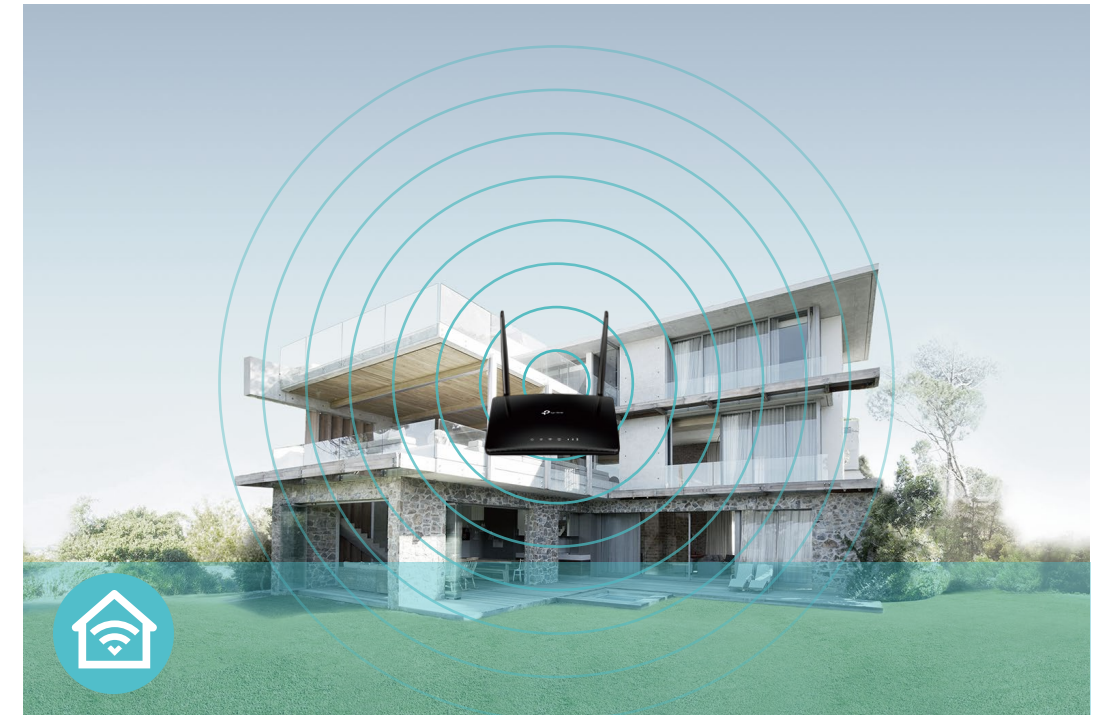

Features

4G LTE

- 4G LTE – Ideal for cutting-edge 4G LTE network
- Faster Connections – Up to 150 Mbps download speed and 50 Mbps upload speed
- Backward Compatible – Compatible with 4G/3G network

Speed

- 300 Mbps Wireless Speed – 300 Mbps Wi-Fi allows stable speed for wireless activities, such as streaming, surfing, browsing and posting social media

Wi-Fi Range

- Better Coverage – Integrated antennas provide stable wireless connections and better coverage

Features

Reliability

- **Easy Bandwidth Management** – Advanced QoS makes it easier for you to manage the bandwidth of connected devices
- **Superior Stability** – Powerful processor enables you to connect up to 32 wireless devices with ease