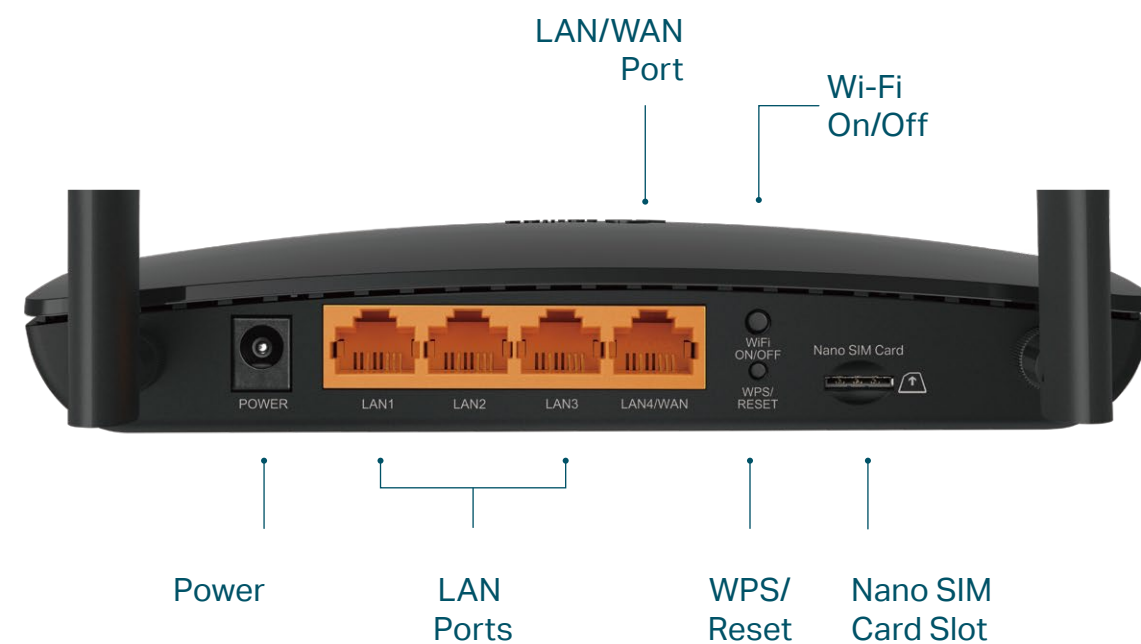

Highlights

Plug and Play

Simply insert your 3G/4G Nano SIM card into the built-in slot, turn on the TL-MR6400 and start surfing!

Available WAN Connection Backup

With a fully functional WAN/LAN port, TL-MR6400 can work as a router which is compatible with cable, fiber, and DSL modems.

Wi-Fi Range

- Better Coverage – Integrated antennas provide stable wireless connections and better coverage

Features

Reliability

- **Easy Bandwidth Management** – Advanced QoS makes it easier for you to manage the bandwidth of connected devices
- **Superior Stability** – Powerful processor enables you to connect up to 32 wireless devices with ease

Ease of Use

- **Intuitive Web UI** – Ensures quick and simple installation without hassle
- **Fast Encryption** – One-touch WPA wireless security encryption with the WPS button
- **Wi-Fi On/Off** – Conveniently turn on or off wireless radio as required
- **Hassle-free Management with Tether App** – Network management is made easy with the TP-Link Tether App, available on any Android and iOS device
- **Online Upgrade** – Keeps you informed of the latest firmware and allows online upgrade on the web UI

Specifications

Hardware

- Ports: 3 10/100 Mbps LAN ports, 1 10/100 Mbps LAN/WAN Port, 1 Nano SIM Card Slot
- Button: WPS/RESET Button, WiFi ON/OFF Button
- Antenna: 2 × Detachable External 4G LTE Antennas
- External Power Supply: 9V/0.85A
- Dimensions (W x D x H): 6.85 × 4.9 × 1.32 in (174 × 124.5 × 33.5 mm)