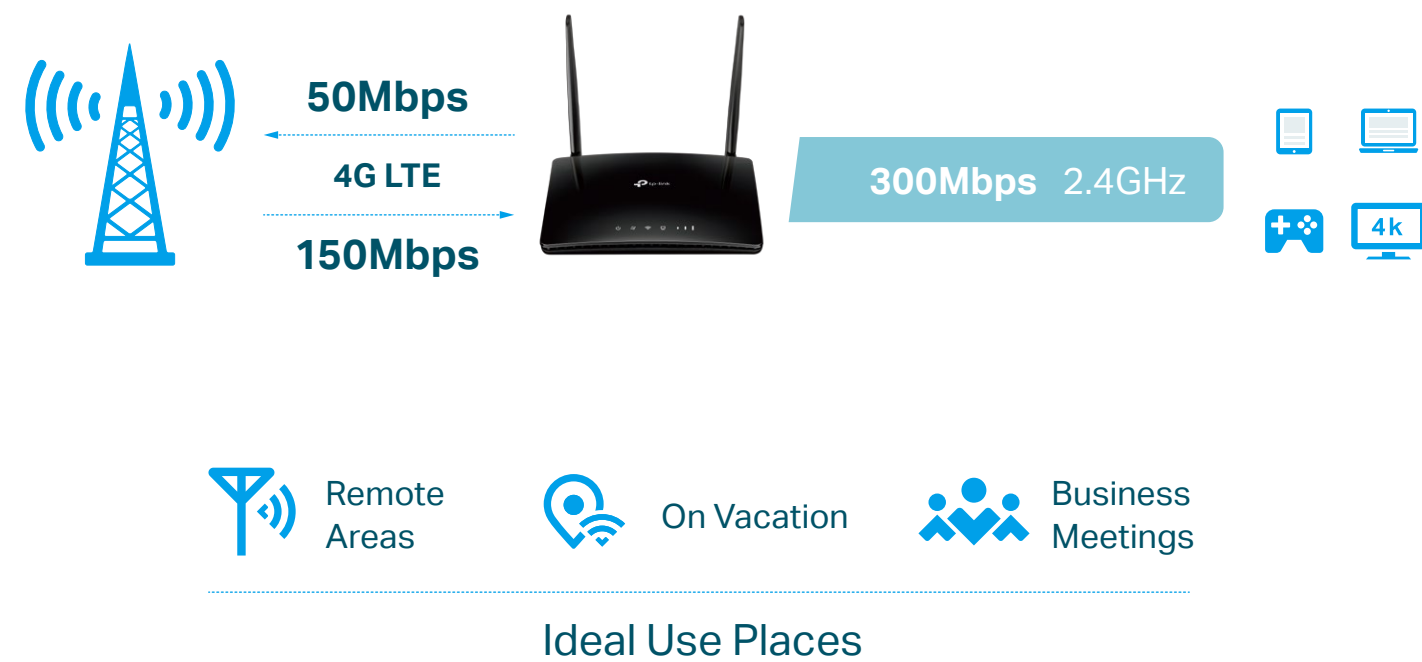

300Mbps Wireless N 4G LTE Router

Wi-Fi Where You Need It

TL-MR6400

4G 4G(TDD&FDD)/3G
Compatible

 300 Mbps
Wireless Speed

 Qualcomm Inside for
Better Reliability

Highlights

Superfast 4G LTE Speed for Reliable Wi-Fi

The TL-MR6400 uses 4G LTE technology to achieve speeds of up to 150 Mbps download and 50 Mbps upload. It also shares a Wi-Fi network with maximum speed of 300 Mbps on 2.4 GHz for gaming, streaming, and more.