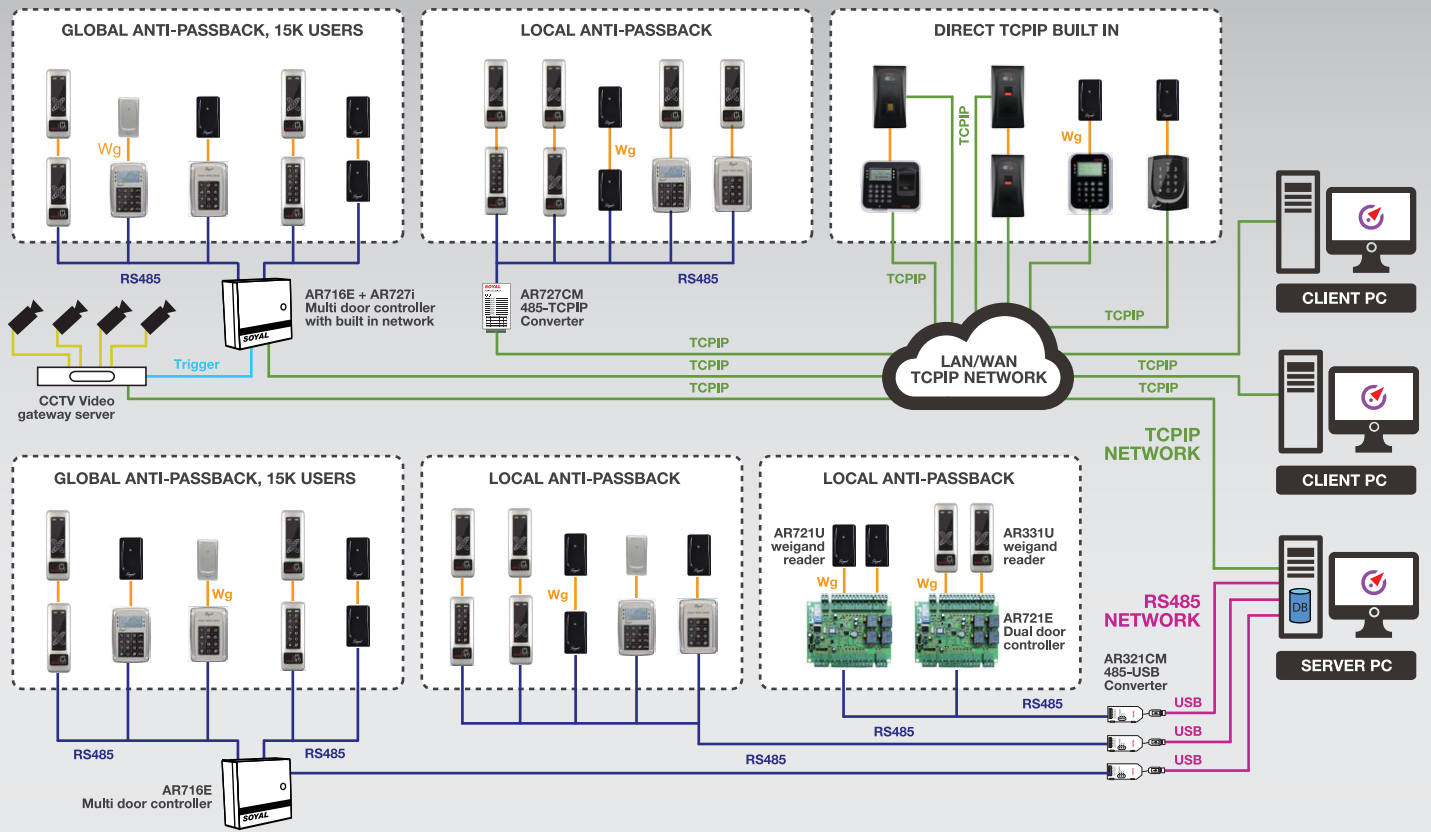

SilverBlack SERIES

Inspired,
Stylish,
Redefined...

Model	AR837EF	AR881EF	AR837E	AR327H	AR321H	AR331HT	AR331HS	AR725E	AR723H
Card user	16000	16000	16000	3000	3000	3000	3000	16000	1024
Event memory	32000	32000	32000	1500	1500	1500	1500	32000	1200
Access mode	9000 fingerprint Card Pin	9000 fingerprint Card	Card Pin	Card Pin	Card Pin	Card Pin	Card	Card Pin	Card
Time zone	63	63	63	11	11	11	11	63	11
Network	Direct TCP/IP RS485	Direct TCP/IP RS485	Direct TCP/IP RS485	RS485	RS485	RS485	RS485	Direct TCP/IP RS485	RS485
Vandal Resistant Metal Housing	No	No	No	Yes	Yes	Yes	Yes	No	No
Weatherproof	No	No	No	Yes	Yes	Yes	Yes	No	No
LCD screen	Yes	No	Yes	Yes	No	No	No	No	No
Support AR716E	No	No	No	Yes	Yes	Yes	Yes	No	Yes
Dimension (mm) L x W x H	128x147x65	151x81x73	133x96x44	140x92x40	114x78x33	154x51x21	154x51x21	110x79x26	81x43x18
Weight (g)	572	363	253	473	319	314	314	185	66
Price range	*****	*****	*****	*****	***	***	***	****	**

MODEL SELECTION

ARCHITECTURE

Clean and intuitive GUI help you search for access activity super fast

Double click event log to see pictures captured for that event

Flexible time attendance to automate clocking report and monitor staff punctuality

Advance version support multiple overnight shift and flexible shift. Attendance will calculate work time, over time, late arrive and early go back.

E-Map pin point threat location and helps you response to alarm faster

E-map will automatically pop up according to alarm event. Double click on icon will pop up live view video of the floor.

FEATURE HIGHLIGHT