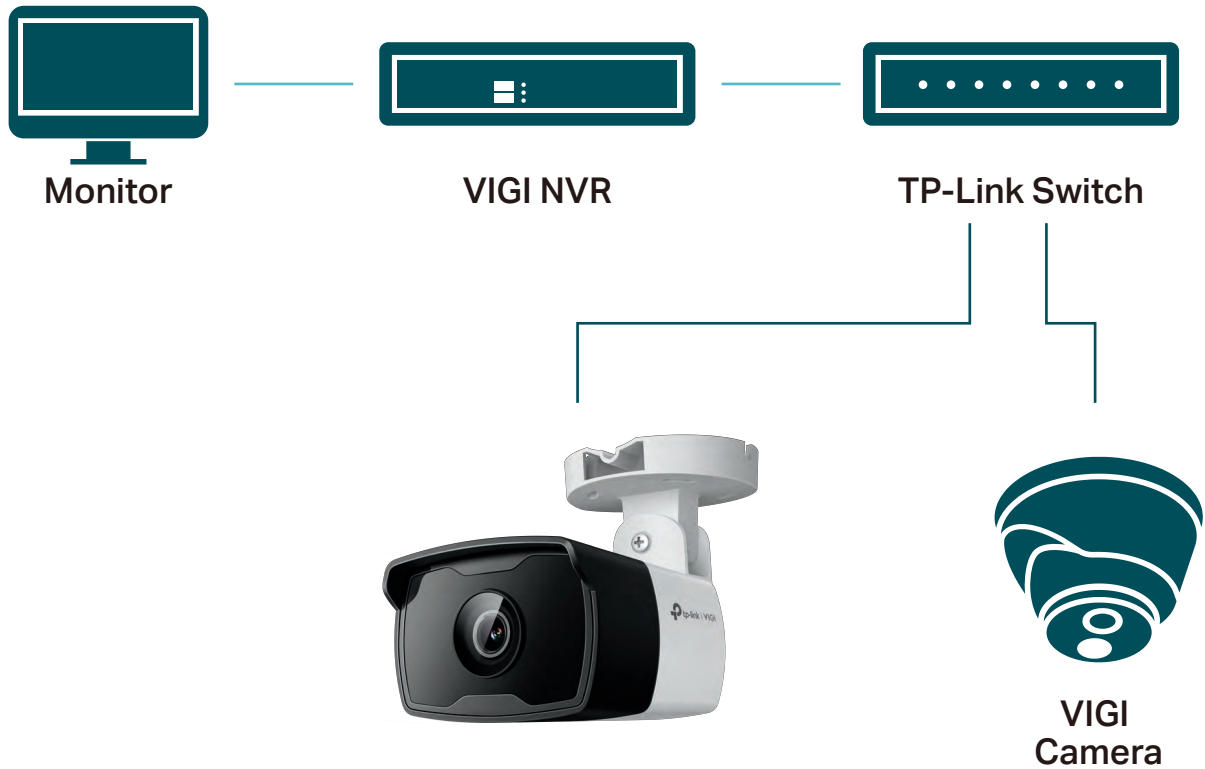

### Smart IR

Keeps objects from being under-rendered when far away or overexposed when close to camera at night.

### Wide Dynamic Range

Adjusts for lighting contrast to minimize shadowing effects and renders images true to life.

### 3D DNR

Removes abnormal pixelation to provide clearer video and eliminate distortion.

## // Flexible Installation

Find the perfect vantage point by simply securing your camera to the ceiling, wall, or pole\*.