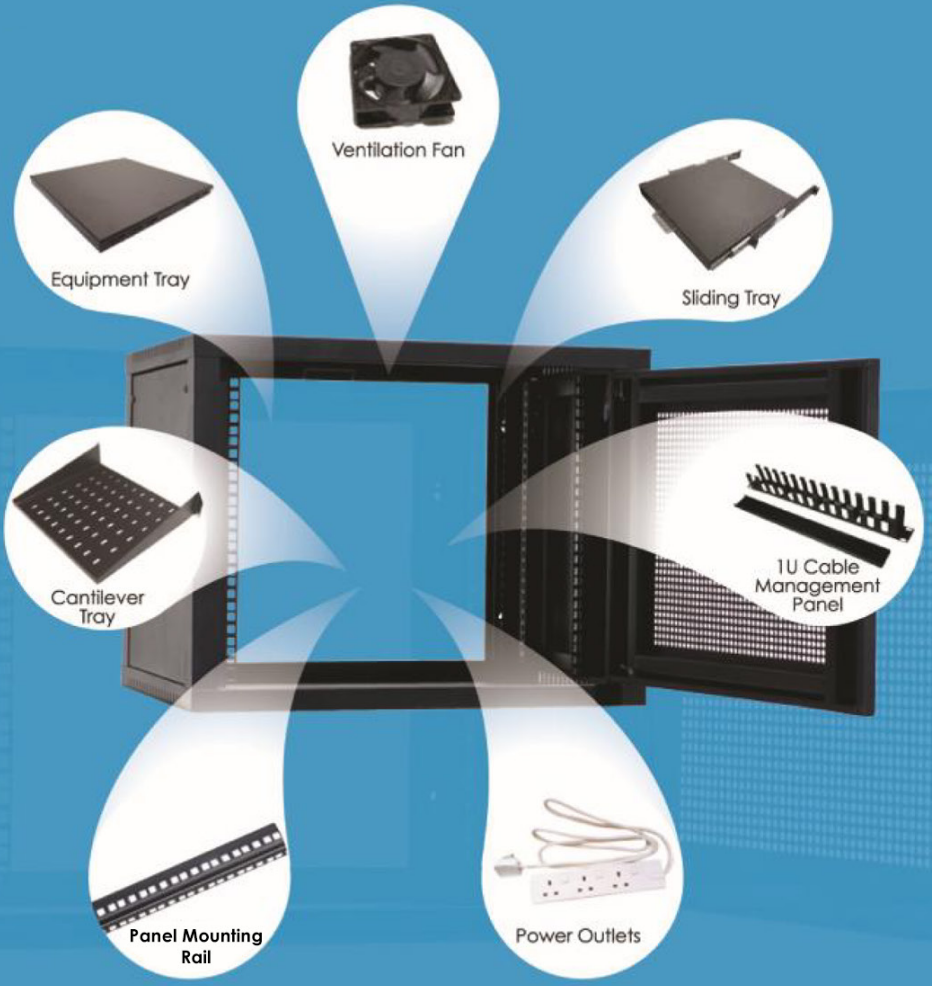

Wall Mount Rack

Standard Accessories

Front View (Door With Acrylic)

Rear View (Install on the wall)

Front View (Door With Perforated)

Rear View (Install on the wall)

Wall Mount Rack (Standard Specification)

Model	Size			External Height	Complete Weight	Caged Nuts	Power Outlets (13A)	Front Door	PMR
	"U"	Width	Depth						
WM4U	4U	600	500	238	11	20	3	A P	4
WM6U	6U	600	500	327	12	20	3	A P	4
WM9U	9U	600	500	460	15	20	3	A P	4
WM12U	12U	600	500	593	17	20	3	A P	4
WM15U	15U	600	500	727	20	20	3	A P	4

A= Acrylic Door P= Perforated Door