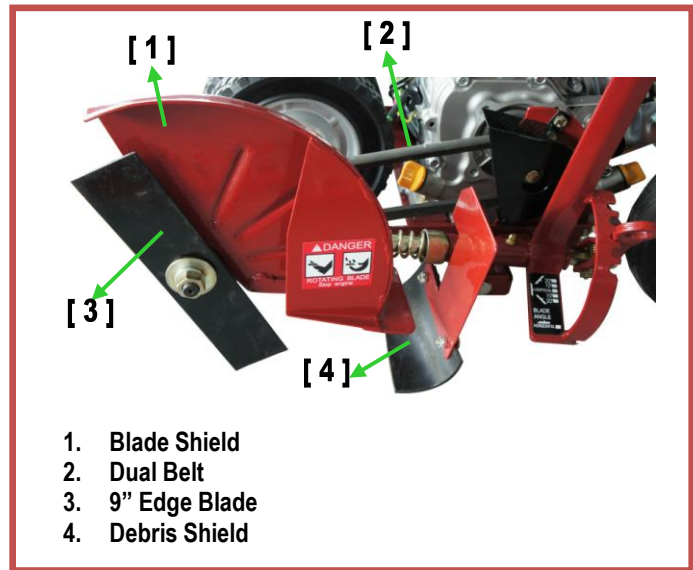

SAKURA

LAWN EDGE CUTTER

SEC-9

Model	SEC-9
Cutting Width	9"
Traveling Mode	Manual Push
Transmission Mode	Soft Belt
Blade	Straight Blade
Cutting Height	0 – 330mm
Adjustment Height	Adjusting Handle
Material	Steel
Wheel - Front	8" x 2"
Wheel - Rear	8" x 2"
Engine	Honda GX-160
Engine Type	Air Cooled Gasoline
Max. Output (hp/rpm)	5 / 4000
Starting System	Recoil
Starting Mode	Hand Starting
Weight (KG)	33
Dimension (L x W x H) (mm)	470 x 410 x 710