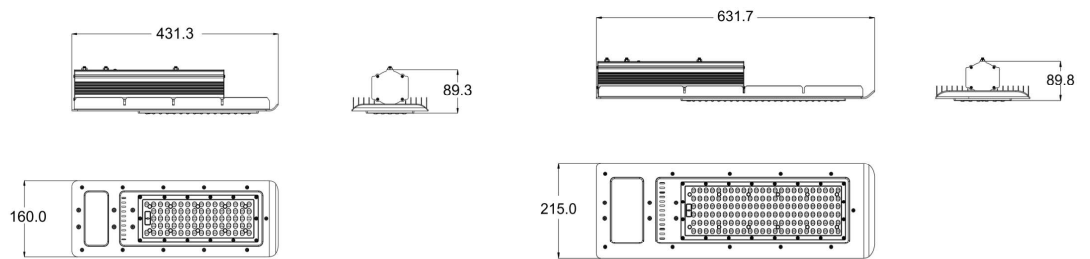

LED Street Light

APPLICATIONS: Street Light

LED Street Light

Model : 75W / 150W

Model	75W LED Street Light	150W LED Street Light
Part No	SS075	SS150
Color	Cold White // Natural White // Warm White	
Wattage (W)	75W	150W
Color Temperature	5700K // 4000K // 3000K	
CRI	> 80	
Lumens (lm) @ 55°C	8700 (5700K) / 7960 (3000K)	16800 (5700K) / 15400 (3000K)
Projection Angle	140° x 75°	
Dimension/Size	160mm(W) x 431.3mm(L) x 89.3mm(H)	215mm(W) x 631.7mm(L) x 89.8mm(H)
Weight	3200G ± 5%	5100G ± 5%
Warranty	2 Year	
Power Requirement	50/60Hz AC100-240V 0.338A@240V	50/60Hz AC100-240V 0.678A@240V

Note: * ± 10% Lux accuracy * Test environment @ 25 °C * Specifications subject to change without prior notice.

*Product images are for illustrative purpose only.