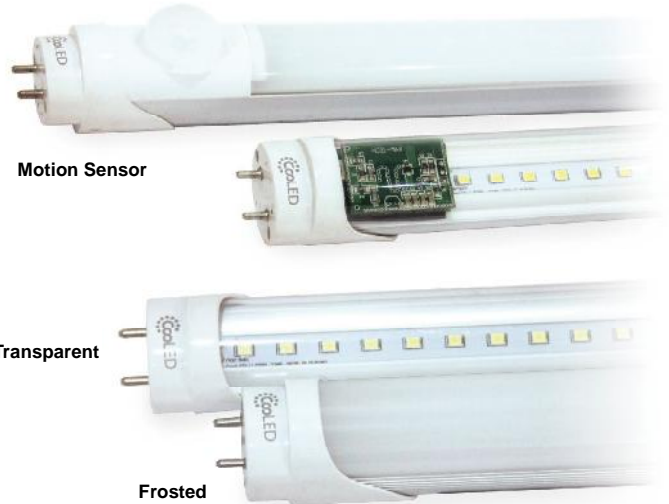

**lumiTF Series LED T5 Tube**

Part No	lumiTF1600C	lumiTF1600N	lumiTF1600W	lumiTF2500C	lumiTF2500N	lumiTF2500W	lumiTF900C	lumiTF900N	lumiTF900W
Correlated Color Temp $\pm 5\%$	Cool White 6000K	Natural White 4000K	Warm White 3000K	Cool White 6000K	Natural White 4000K	Warm White 3000K	Cool White 6000K	Natural White 4000K	Warm White 3000K
CRI	Ra > 80 / R9 > 0								
Luminance $\pm 5\%$	1680 lumens		1520 lumens	2520 lumens		2280 lumens	980 lumens		880 lumens
Rated Wattage	12W			18W			7W		
Lumens per Watt	140		127	140		127	140		127
Input Power (AC)	180-240VAC 50/60Hz (100-240V 50/60Hz Optional)								
	240V @ 50mA			240V @ 75mA			240V @ 30mA		
Power Factor	> 0.9 @240VAC								
Working Temp	Ambient Temperature Max 50°C								
Projection Angle	160°								
Dimension / Size	1212mm (L) x 25mm (W) 30mm (Ø)						565mm (L) x 25mm (W) 30mm (Ø)		
Weight $\pm 5\%$	330g						150g		
Warranty	2 Years								
Cover	Frosted								

Note: \*  $\pm 10\%$  Lux accuracy \* Test environment @ 25 °C \*Specifications subject to change without prior notice. \* Product images are for illustraton purposes only.

# lumiTC/TD/TF Series Tube Light

**lumiTD**  
Frosted Plastic Tube

**Motion Sensor**

**Transparent**

**Frosted**