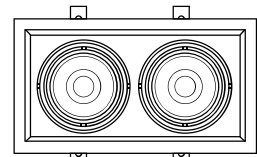

Individual Swivelling Mechanism

Rectangle Housing

Housing Configuration

Single

Double

Triple

Part No	lumiBA1500C	lumiBA1500N	lumiBA1500W
Correlated Color Temp $\pm 5\%$	Cool White 5700K	Natural White 4000K	Warm White 3000K
CRI	Ra > 80 / R9 > 0		
Luminance $\pm 5\%$	1500 lumens		1300 lumens
Rated Wattage	12W		
Lumens per Watt	125	108	
Input Power (DC)	180-265V 50/60Hz		
	240V @ 50mA		
Power Factor	> 0.9 @ 240VAC		
Working Temp	Ambient Temperature Max 50°C		
Projection Angle	36°		
Dimension / Size	111mm ( $\phi$ ) x 80mm (H) (bulb only) 170mm ( $\phi$ ) Single Round w/Adjustable Ring 335mm (L) x 185mm (W) Rectangle Double Bulb w/Adjustable Ring		
Opening Hole	160mm ( $\phi$ ) Single Round 315mm (L) x 165mm (W) Rectangle Double Bulb		
Weight $\pm 5\%$	300g (Bulb only) 500g Single Round 1000g Rectangle Double Bulb		
Warranty	1 Year		