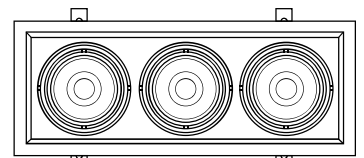

Individual Swivelling Mechanism

Rectangle Housing

Housing Configuration

Single

Double

Triple

Part No	lumiBA1500C	lumiBA1500N	lumiBA1500W
Correlated Color Temp $\pm 5\%$	Cool White 5700K	Natural White 4000K	Warm White 3000K
CRI	Ra > 80 / R9 > 0		
Luminance $\pm 5\%$	1500 lumens		1300 lumens
Rated Wattage	12W		
Lumens per Watt	125	108	
Input Power (DC)	180-265V 50/60Hz		
	240V @ 50mA		
Power Factor	> 0.9 @ 240VAC		
Working Temp	Ambient Temperature Max 50°C		
Projection Angle	36°		
Dimension / Size	111mm ( $\phi$ ) x 80mm (H) (bulb only) 170mm ( $\phi$ ) Single Round w/Adjustable Ring 335mm (L) x 185mm (W) Rectangle Double Bulb w/Adjustable Ring		
Opening Hole	160mm ( $\phi$ ) Single Round 315mm (L) x 165mm (W) Rectangle Double Bulb		
Weight $\pm 5\%$	300g (Bulb only) 500g Single Round 1000g Rectangle Double Bulb		
Warranty	1 Year		