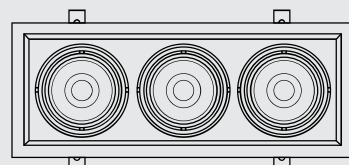

Note: * ± 10% Lux accuracy * Test environment @ 25°C *Specifications subject to change without prior notice.
* Product images are for illustration purposes only.

Adjustable Fitting Configuration

Single Round Fitting
Part No: HAR111S
Size: 170mm (Ø)
Opening: 155mm (Ø)
Weight: 500g

Single Square Fitting
Part No: HAR111SQ
Size: 175mm x 175mm
Opening: 155mm x 155mm
Weight: 500g

Double Fitting
Part No: HAR111D
Size: 325mm x 175mm
Opening: 305mm x 155mm
Weight: 1000g

Triple Fitting
Part No: HAR111T
Size: 475mm x 175mm
Opening: 455mm x 155mm
Weight: 1500g