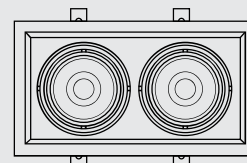

Note: * ± 10% Lux accuracy * Test environment @ 25°C *Specifications subject to change without prior notice.
* Product images are for illustration purposes only.

Adjustable Fitting Configuration

Single Round Fitting
Part No: HAR111S
Size: 170mm (Ø)
Opening: 155mm (Ø)
Weight: 500g

Single Square Fitting
Part No: HAR111SQ
Size: 175mm x 175mm
Opening: 155mm x 155mm
Weight: 500g

Double Fitting
Part No: HAR111D
Size: 325mm x 175mm
Opening: 305mm x 155mm
Weight: 1000g

Triple Fitting
Part No: HAR111T
Size: 475mm x 175mm
Opening: 455mm x 155mm
Weight: 1500g