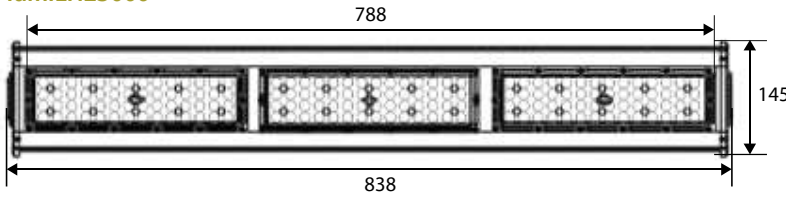

**APPLICATIONS:** Warehouse, Factory, Shopping Mall, Car Park, Indoor Sports Center...

Part No	lumiLH30000C	lumiLH30000W	lumiLH23000C	lumiLH23000W	lumiLH15000C	lumiLH15000W
Correlated Color Temp ± 5%	Cool White 5700K	Warm White 3000K	Cool White 5700K	Warm White 3000K	Cool White 5700K	Warm White 3000k
CRI	Ra > 80 / R9 > 0					
Luminance ± 5%	30000 lumens	28000 lumens	23000 lumens	21000 lumens	15000 lumens	14000 lumens
Rated Wattage	220W		165W		110W	
Lumens per Watt	140	130	140	130	140	130
Input Power (AC)	180-277V 50/60Hz (100-277 50/60Hz optional)					
	240V @916mA		240V @687mA		240V @458mA	
Power Factor	> 0.95 @240VAC					
Working Temp	Ambient Temperature Max 50°C					
IP Rating	IP65					
Projection Angle	18° / 60° / 90°					
Dimension / Size	1108mm(L) x 145mm(W) x 145mm(H)		838mm(L) x 145mm(W) x 145mm(H)		568mm(L) x 145mm(W) x 145mm(H)	
Weight ± 5%	6500g ± 5%		5200g ± 5%		3800g ± 5%	
Warranty	3 Years					

**lumiLH15000**

**lumiLH23000C**

LUMINOUS INTENSITY DISTRIBUTION DIAGRAM

Flux out: 19493 lm

Height	Eavg, Emax	Angle: 85.02deg	Diameter
1m	7135, 121321 x		183.34cm
2m	1784, 30331 x		366.68cm
3m	792.8, 13481 x		550.02cm
4m	446.0, 758.21 x		733.35cm
5m	285.4, 485.31 x		916.69cm
6m	198.2, 337.01 x		1100.03cm
7m	145.6, 247.61 x		1283.37cm
8m	111.5, 189.61 x		1466.71cm
9m	88.09, 149.81 x		1650.05cm
10m	71.35, 121.31 x		1833.39cm

Note: The Curves indicate the illuminated area and the average illumination when the luminaire is at different distance.

**lumiLH15000C**

LUMINOUS INTENSITY DISTRIBUTION DIAGRAM

Flux out: 13326 lm

Height	Eavg, Emax	Angle: 86.07deg	Diameter
1m	4549, 80731 x		186.74cm
2m	1137, 20181 x		373.48cm
3m	505.4, 897.01 x		560.21cm
4m	284.3, 504.61 x		746.95cm
5m	181.9, 322.91 x		933.69cm
6m	126.4, 224.31 x		1120.43cm
7m	92.83, 164.81 x		1307.17cm
8m	71.07, 126.11 x		1493.90cm
9m	56.16, 99.671 x		1680.64cm
10m	45.49, 80.731 x		1867.38cm