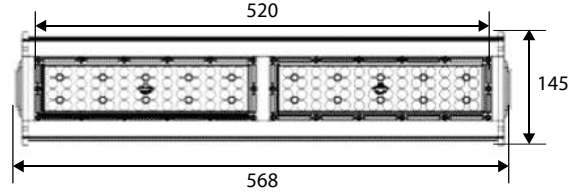

Note: \* ± 10% Lux accuracy \* Test environment @ 25 °C \*Specifications subject to change without prior notice. \* Product images are for illustration purposes only.

Drawing (Unit: mm)

**lumiLH30000**

**lumiLH23000**

**lumiLH15000**

**lumiLH23000C**

LUMINOUS INTENSITY DISTRIBUTION DIAGRAM

Flux out: 19493 lm

Height	Eavg, Emax	Angle: 85.02deg	Diameter
1m	7135, 121321 x		183.34cm
2m	1784, 30331 x		366.68cm
3m	792.8, 13481 x		550.02cm
4m	446.0, 758.21 x		733.35cm
5m	285.4, 485.31 x		916.69cm
6m	198.2, 337.01 x		1100.03cm
7m	145.6, 247.61 x		1283.37cm
8m	111.5, 189.61 x		1466.71cm
9m	88.09, 149.81 x		1650.05cm
10m	71.35, 121.31 x		1833.39cm

Note: The Curves indicate the illuminated area and the average illumination when the luminaire is at different distance.

**lumiLH15000C**

LUMINOUS INTENSITY DISTRIBUTION DIAGRAM

Flux out: 13326 lm

Height	Eavg, Emax	Angle: 86.07deg	Diameter
1m	4549, 80731 x		186.74cm
2m	1137, 20181 x		373.48cm
3m	505.4, 897.01 x		560.21cm
4m	284.3, 504.61 x		746.95cm
5m	181.9, 322.91 x		933.69cm
6m	126.4, 224.31 x		1120.43cm
7m	92.83, 164.81 x		1307.17cm
8m	71.07, 126.11 x		1493.90cm
9m	56.16, 99.671 x		1680.64cm
10m	45.49, 80.731 x		1867.38cm