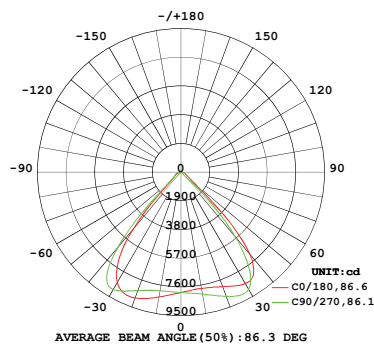

Note: \* ± 10% Lux accuracy \* Test environment @ 25 °C \*Specifications subject to change without prior notice. \* Product images are for illustration purposes only.

Drawing (Unit: mm)

**lumiLH30000**

**lumiLH23000**

**lumiLH15000**

**lumiLH23000C**

LUMINOUS INTENSITY DISTRIBUTION DIAGRAM

Flux out: 19493 lm

Height	Eavg, Emax	Angle: 85.02deg	Diameter
1m	7135, 121321 x		183.34cm
2m	1784, 30331 x		366.68cm
3m	792.8, 13481 x		550.02cm
4m	446.0, 758.21 x		733.35cm
5m	285.4, 485.31 x		916.69cm
6m	198.2, 337.01 x		1100.03cm
7m	145.6, 247.61 x		1283.37cm
8m	111.5, 189.61 x		1466.71cm
9m	88.09, 149.81 x		1650.05cm
10m	71.35, 121.31 x		1833.39cm

Note: The Curves indicate the illuminated area and the average illumination when the luminaire is at different distance.

**lumiLH15000C**

LUMINOUS INTENSITY DISTRIBUTION DIAGRAM

Flux out: 13326 lm

Height	Eavg, Emax	Angle: 86.07deg	Diameter
1m	4549, 80731 x		186.74cm
2m	1137, 20181 x		373.48cm
3m	505.4, 897.01 x		560.21cm
4m	284.3, 504.61 x		746.95cm
5m	181.9, 322.91 x		933.69cm
6m	126.4, 224.31 x		1120.43cm
7m	92.83, 164.81 x		1307.17cm
8m	71.07, 126.11 x		1493.90cm
9m	56.16, 99.671 x		1680.64cm
10m	45.49, 80.731 x		1867.38cm

Note: The Curves indicate the illuminated area and the average illumination when the luminaire is at different distance.