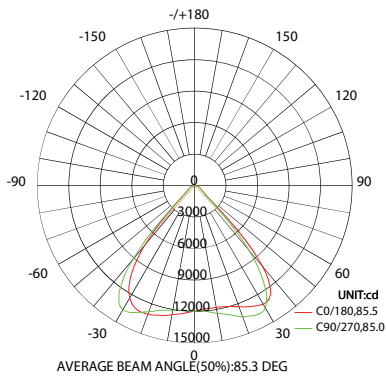

Note: \* ± 10% Lux accuracy \* Test environment @ 25 °C \*Specifications subject to change without prior notice. \* Product images are for illustration purposes only.

Drawing (Unit: mm)

**lumiLH30000**

**lumiLH23000**

**lumiLH15000**

**lumiLH23000C**

LUMINOUS INTENSITY DISTRIBUTION DIAGRAM

Flux out: 19493 lm

Height	Eavg, Emax	Angle: 85.02deg	Diameter
1m	7135, 121321 x		183.34cm
2m	1784, 30331 x		366.68cm
3m	792.8, 13481 x		550.02cm
4m	446.0, 758.21 x		733.35cm
5m	285.4, 485.31 x		916.69cm
6m	198.2, 337.01 x		1100.03cm
7m	145.6, 247.61 x		1283.37cm
8m	111.5, 189.61 x		1466.71cm
9m	88.09, 149.81 x		1650.05cm
10m	71.35, 121.31 x		1833.39cm

Note: The Curves indicate the illuminated area and the average illumination when the luminaire is at different distance.

**lumiLH15000C**

LUMINOUS INTENSITY DISTRIBUTION DIAGRAM

Flux out: 13326 lm

Height	Eavg, Emax	Angle: 86.07deg	Diameter
1m	4549, 80731 x		186.74cm
2m	1137, 20181 x		373.48cm
3m	505.4, 897.01 x		560.21cm
4m	284.3, 504.61 x		746.95cm
5m	181.9, 322.91 x		933.69cm
6m	126.4, 224.31 x		1120.43cm
7m	92.83, 164.81 x		1307.17cm
8m	71.07, 126.11 x		1493.90cm
9m	56.16, 99.671 x		1680.64cm
10m	45.49, 80.731 x		1867.38cm

Note: The Curves indicate the illuminated area and the average illumination when the luminaire is at different distance.