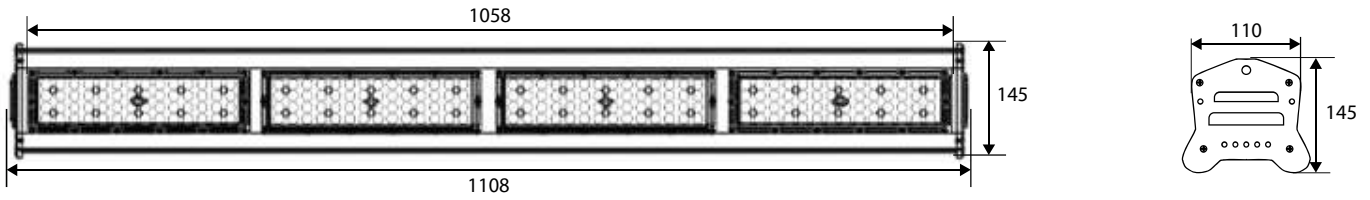

Note: \* ± 10% Lux accuracy \* Test environment @ 25 °C \*Specifications subject to change without prior notice. \* Product images are for illustration purposes only.

Drawing (Unit: mm)

**lumiLH30000**

**lumiLH23000**

**lumiLH15000**

**lumiLH23000C**

LUMINOUS INTENSITY DISTRIBUTION DIAGRAM

Flux out: 19493 lm

Height	Eavg, Emax	Angle: 85.02deg	Diameter
1m	7135, 121321 x		183.34cm
2m	1784, 30331 x		366.68cm
3m	792.8, 13481 x		550.02cm
4m	446.0, 758.21 x		733.35cm
5m	285.4, 485.31 x		916.69cm
6m	198.2, 337.01 x		1100.03cm
7m	145.6, 247.61 x		1283.37cm
8m	111.5, 189.61 x		1466.71cm
9m	88.09, 149.81 x		1650.05cm
10m	71.35, 121.31 x		1833.39cm

Note: The Curves indicate the illuminated area and the average illumination when the luminaire is at different distance.

**lumiLH15000C**

LUMINOUS INTENSITY DISTRIBUTION DIAGRAM

Flux out: 13326 lm

Height	Eavg, Emax	Angle: 86.07deg	Diameter
1m	4549, 80731 x		186.74cm
2m	1137, 20181 x		373.48cm
3m	505.4, 897.01 x		560.21cm
4m	284.3, 504.61 x		746.95cm
5m	181.9, 322.91 x		933.69cm
6m	126.4, 224.31 x		1120.43cm
7m	92.83, 164.81 x		1307.17cm
8m	71.07, 126.11 x		1493.90cm
9m	56.16, 99.671 x		1680.64cm
10m	45.49, 80.731 x		1867.38cm