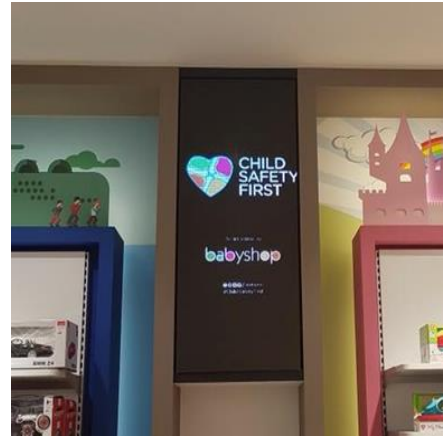

P3.07 Indoor LED Display Board (Full Color)

0.64M x 1.44M
IOI City Tower Putrajaya Baby Shop (KL)
23.03.2018