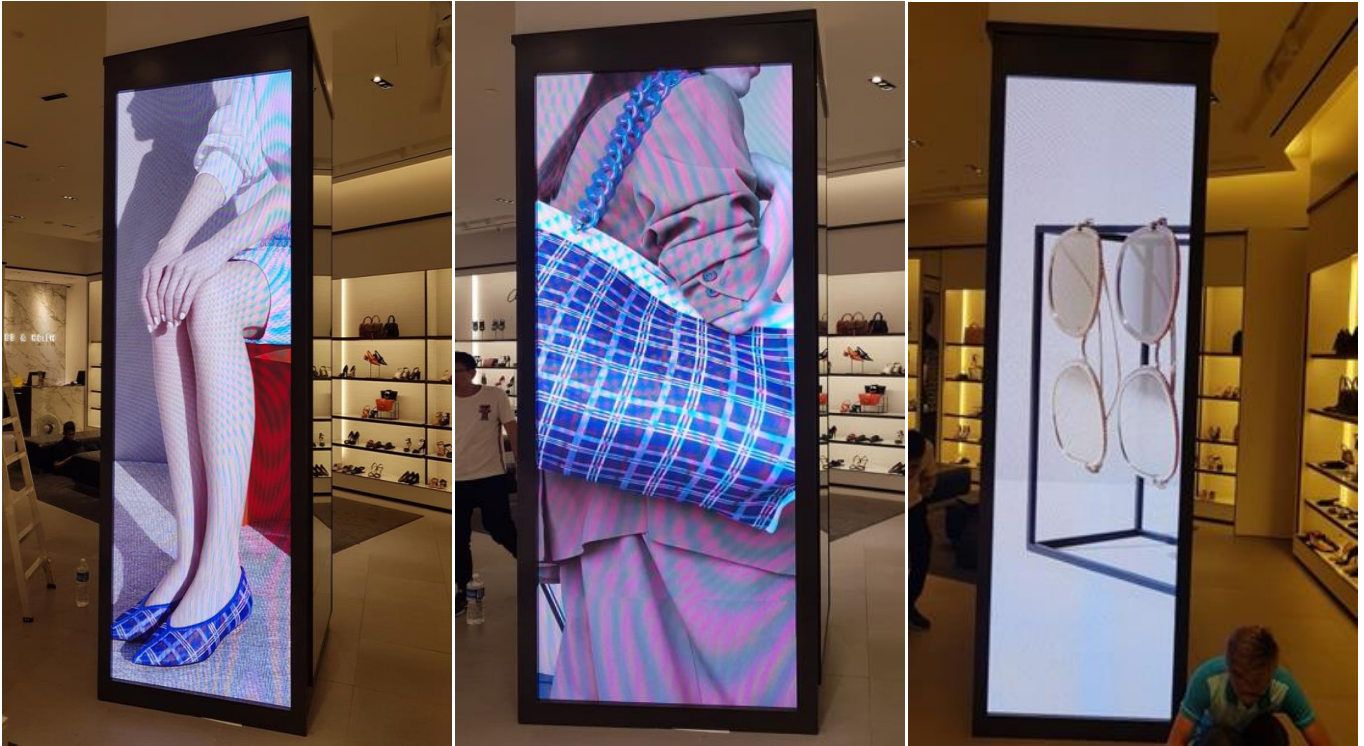

Project in Shopping Centre

- * Shop Lot Background LED Display Screen
- * Shop Window LED Display Screen
- * Advertising LED Display Screen

P1.83 Indoor LED Display Board (Full Color)

0.96M x 2.88M

Pavilion KL