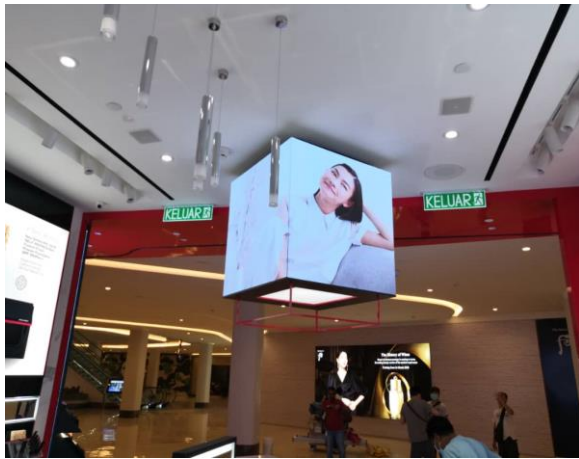

P2.5 Indoor LED Display Board (Full Color)

3.84M x 0.96M
Suria KLCC (Shiseido)
15.02.2020