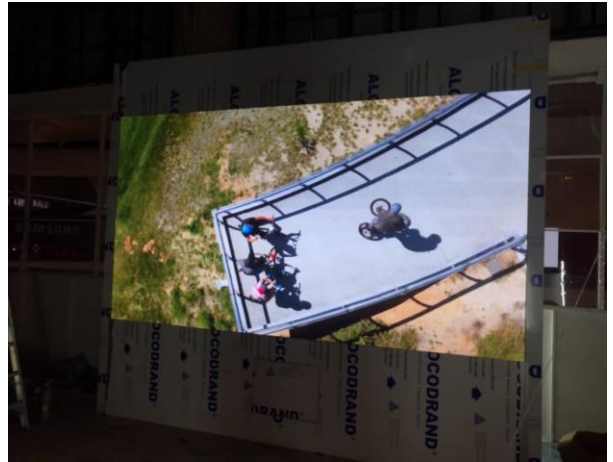

P3 Indoor LED Display Board (Full Color)

3.648M x 1.92M
DJI (Sunway Pyramid)
20.11.2019