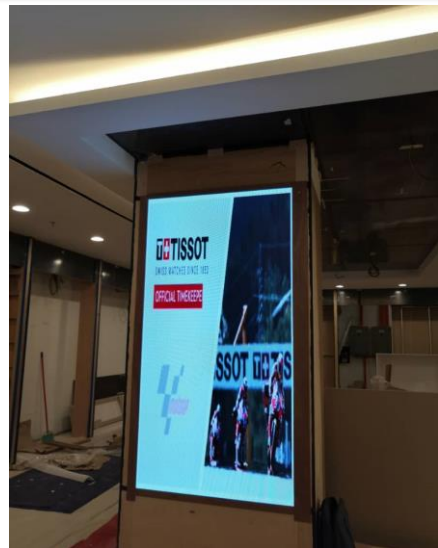

0.96M x 1.92M
KLIA
30.10.2019