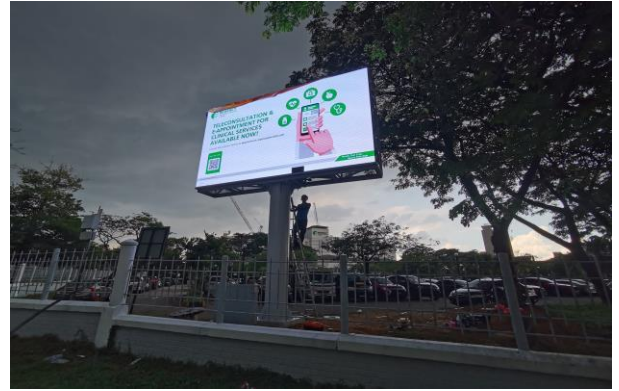

P5 Outdoor LED Display Board (Full Color)

6.67FT x 3.97FT
Horizon Hills Residences , Bukit Indahoi
16.04.2019

4.8M x 2.88M
Regency Specialist Hospital
23.04.2021