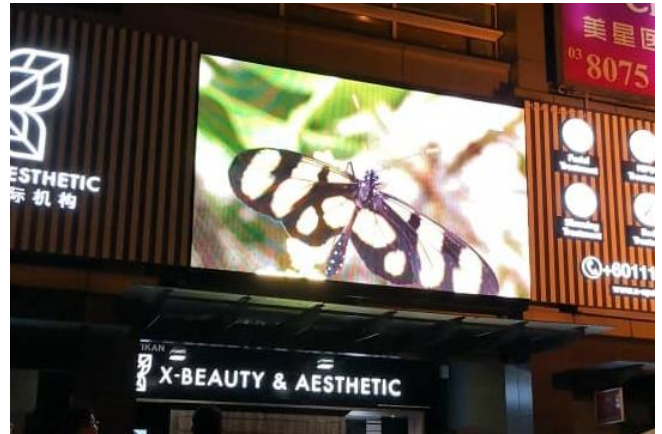

P8 Outdoor LED Display Board (Full Color)

LED Display Board with Cabinet
4.8M x 2.88M
X-beauty & Aesthetic (KL)
24.11.2018