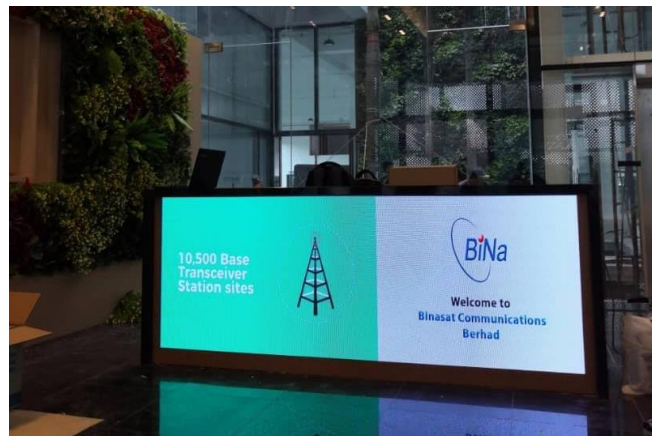

2.56M x 0.96M
Binasat Communication Sdn Bhd
11.07.2020