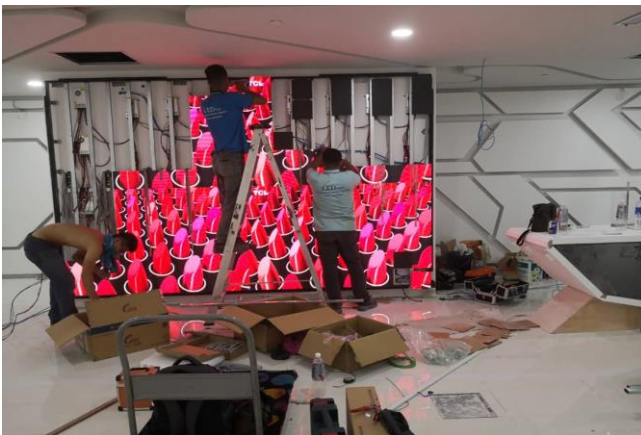

## P2.5 Indoor LED Display Board (Full Color)

**P3 Indoor LED Display Board (Full Color)**

1.536M x 2.688M  
 Changhuat Plastic Industries (Senai)  
 Sdn Bhd  
 26.03.2019

4.608M x 2.304M  
 Ciba Vision Johor Sdn Bhd  
 (Gelang Patah)  
 22.09.2019