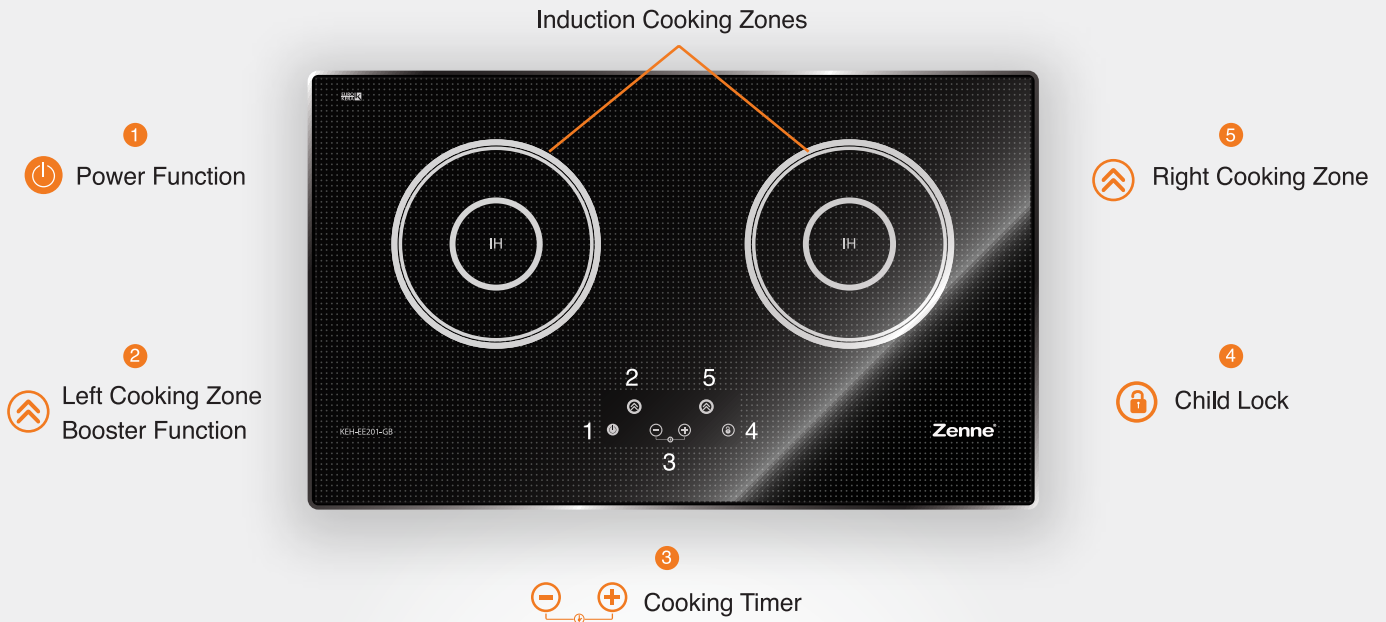

Two Burners INDUCTION COOKER

Max. Output Power of 2.8kW

NEW

Top Material

Euro Kera France

German E.G.O
Technology

Auto Shutdown
Protection

Energy Saving &
High Efficiency

Pan Recognition
Function

Child Lock

9 Power Levels

Booster Function

Cooking Timer

Touch Screen

THE MAIN SENSOR CONTROLS

PRODUCT SPECIFICATION

Zenne Model	• KEH-EE201-GB
Output Rated Power	• 2.8kW
Rated Voltage (V)	• 220V-240V
Maximum Output Power	• Left Power(Max): 2.3kW Left Booster Power 2.8kW Right Power(Max) 2.3kW
Power Level	• 9 Power Levels Setting
Top Material	• Euro Kera France
Top Surface	• Black
Type	• Built-in / Free Standing
Heating Element	• Germany E.G.O
Product Size (mm)	• 750 (W) x 450 (D) x 56 (H)
Cut Out Dimension (mm)	• 670 - 700 (W) , 380 - 400 (D)
Control Panel	• Touch-Screen
Product Weight (kg)	• 10kg
Child Lock	• Yes
Cooking Timer	• 1-99 Min / 2-5 Hour
Warranty	• 1 Year