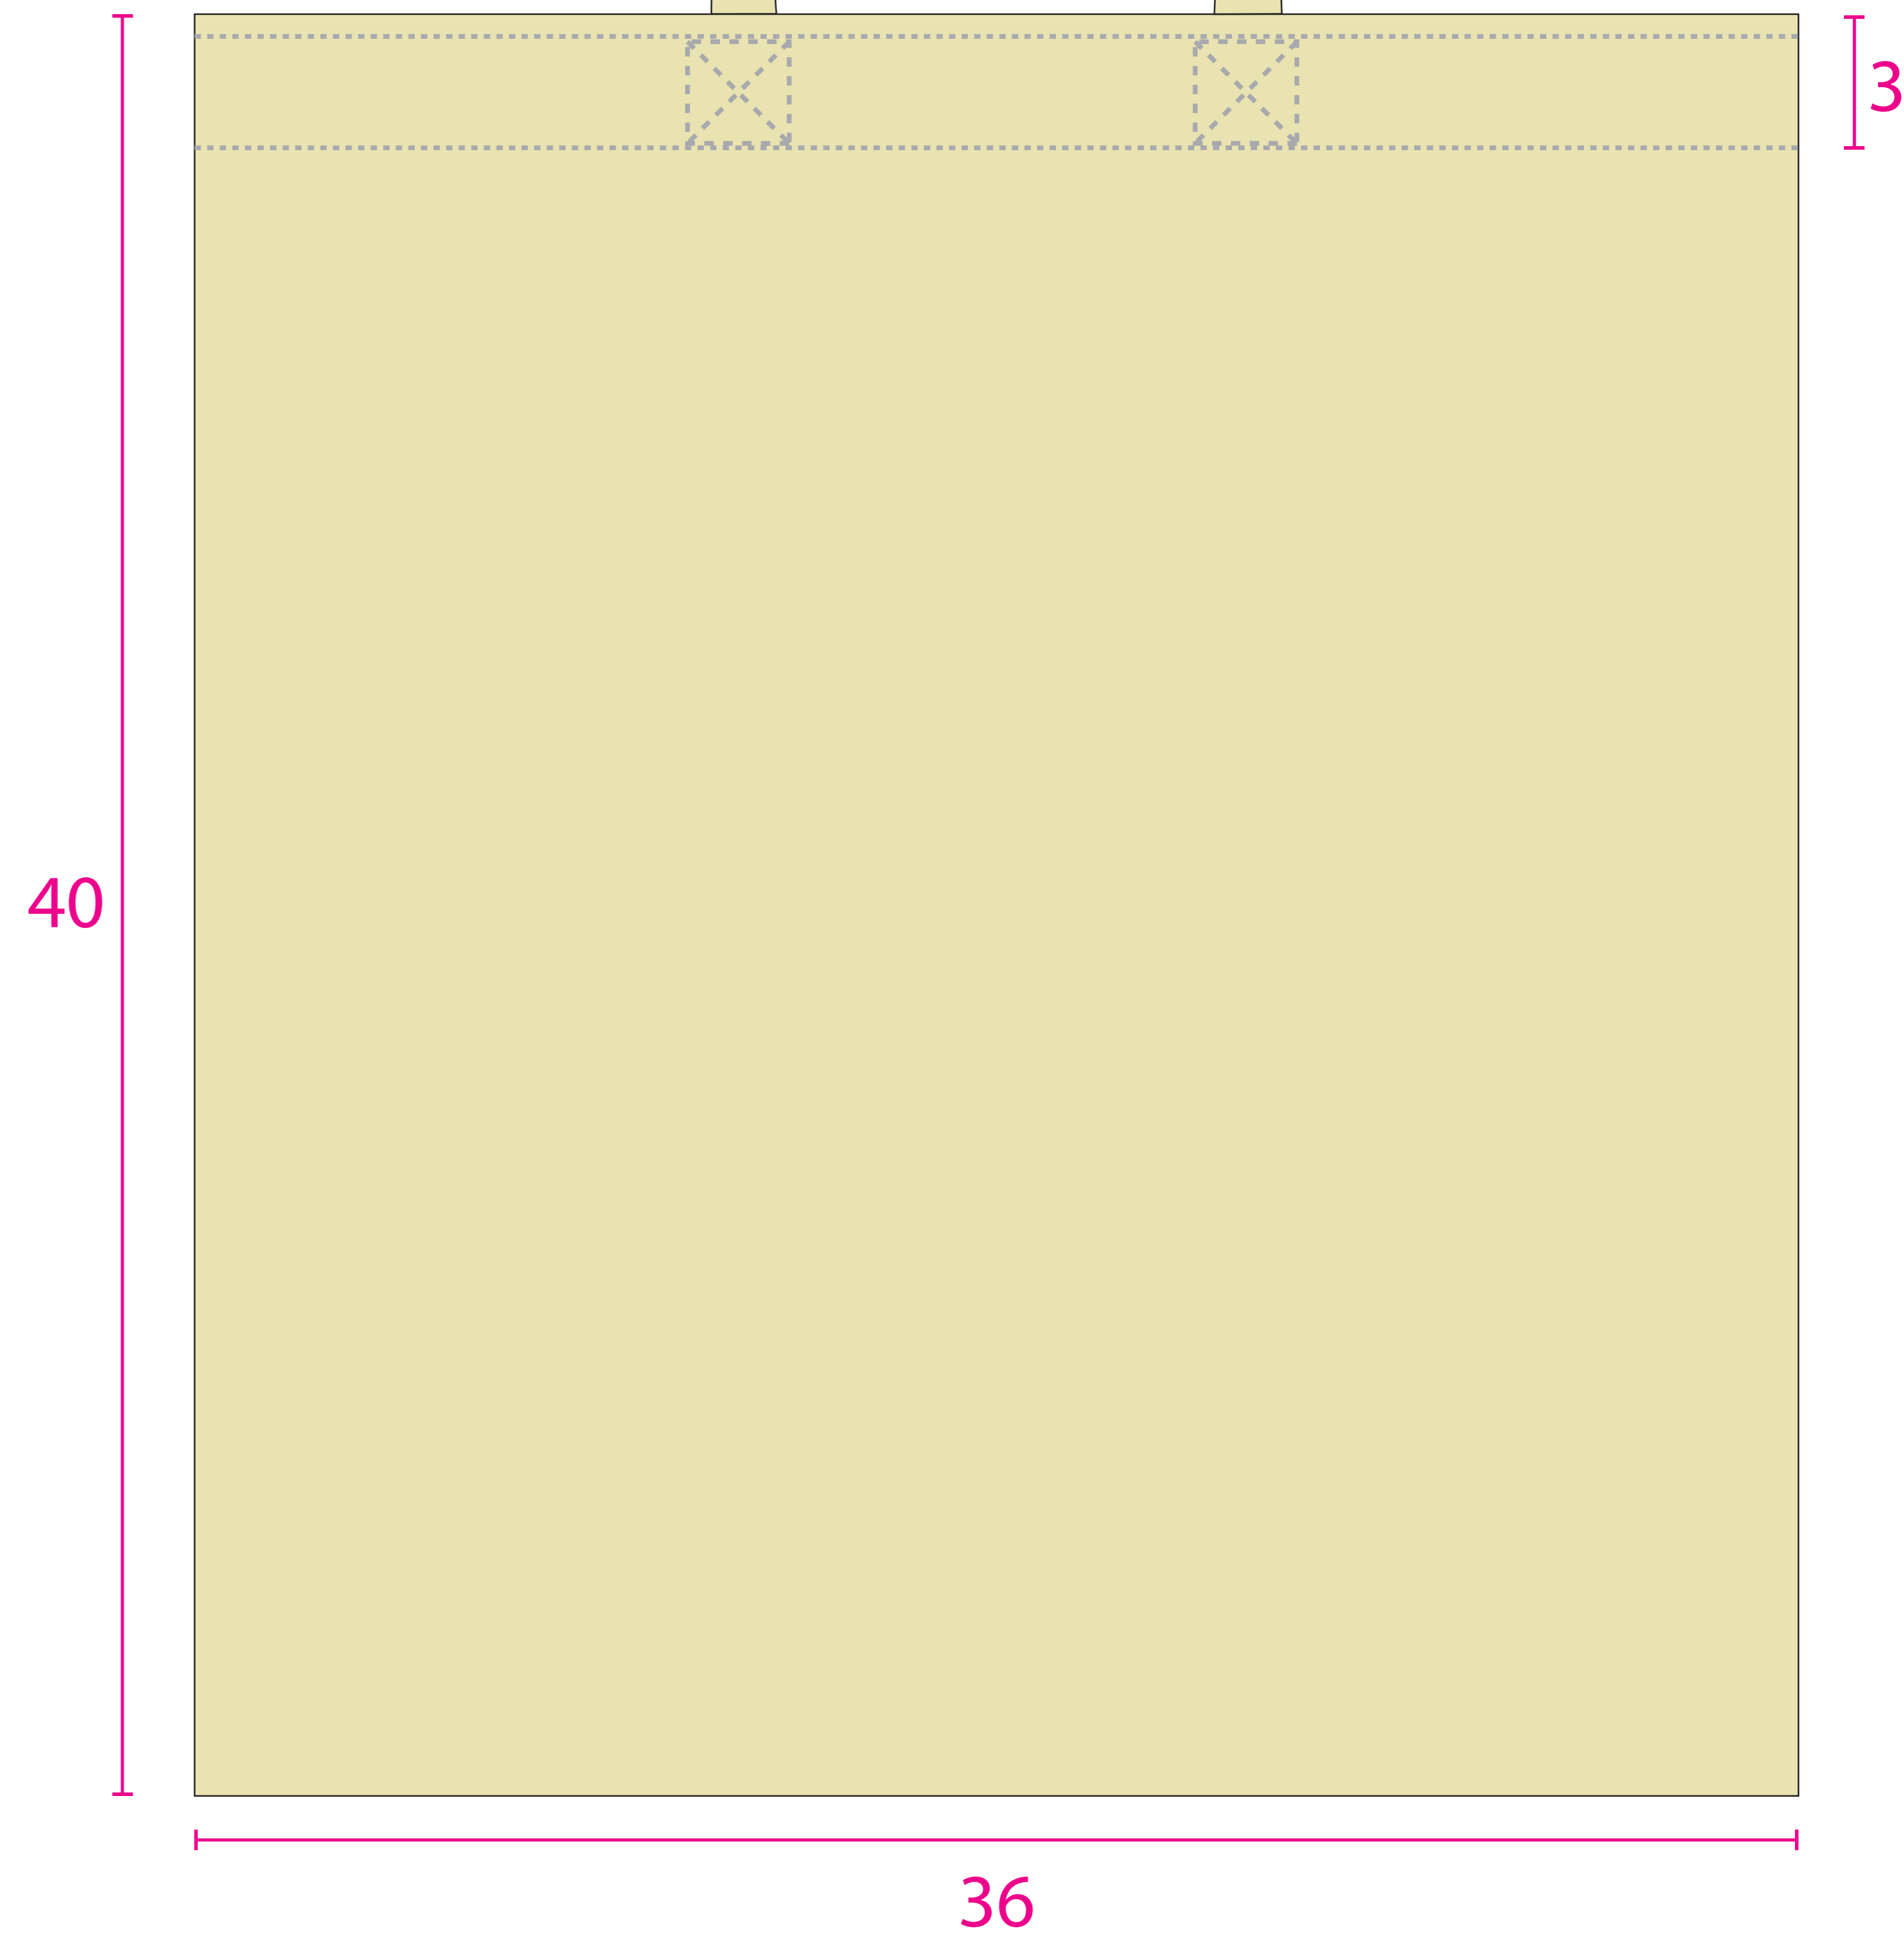

Template : C21
(Heatpress)

C21 Foldable Flat Bag With Pocket : 36cm (W) x 40cm(H)

-  = Printing Margin
-  = Safe Zone Margin

Available colours as below:

*****All the artwork must in vector file*****

Printing Guideline:

1. Font size must be not be smaller than 0.4cm

Example: **Enterprise** 4mm

2. Font thickness must be at minimum for:

Normal Printing

Invert Printing

Normal Printing

Invert Printing

3. Line thickness must be at minimum for:

Normal Printing

Invert Printing

Remark: Add on 0.2mm for each measurement if the printing color is : Gold, Silver or White.