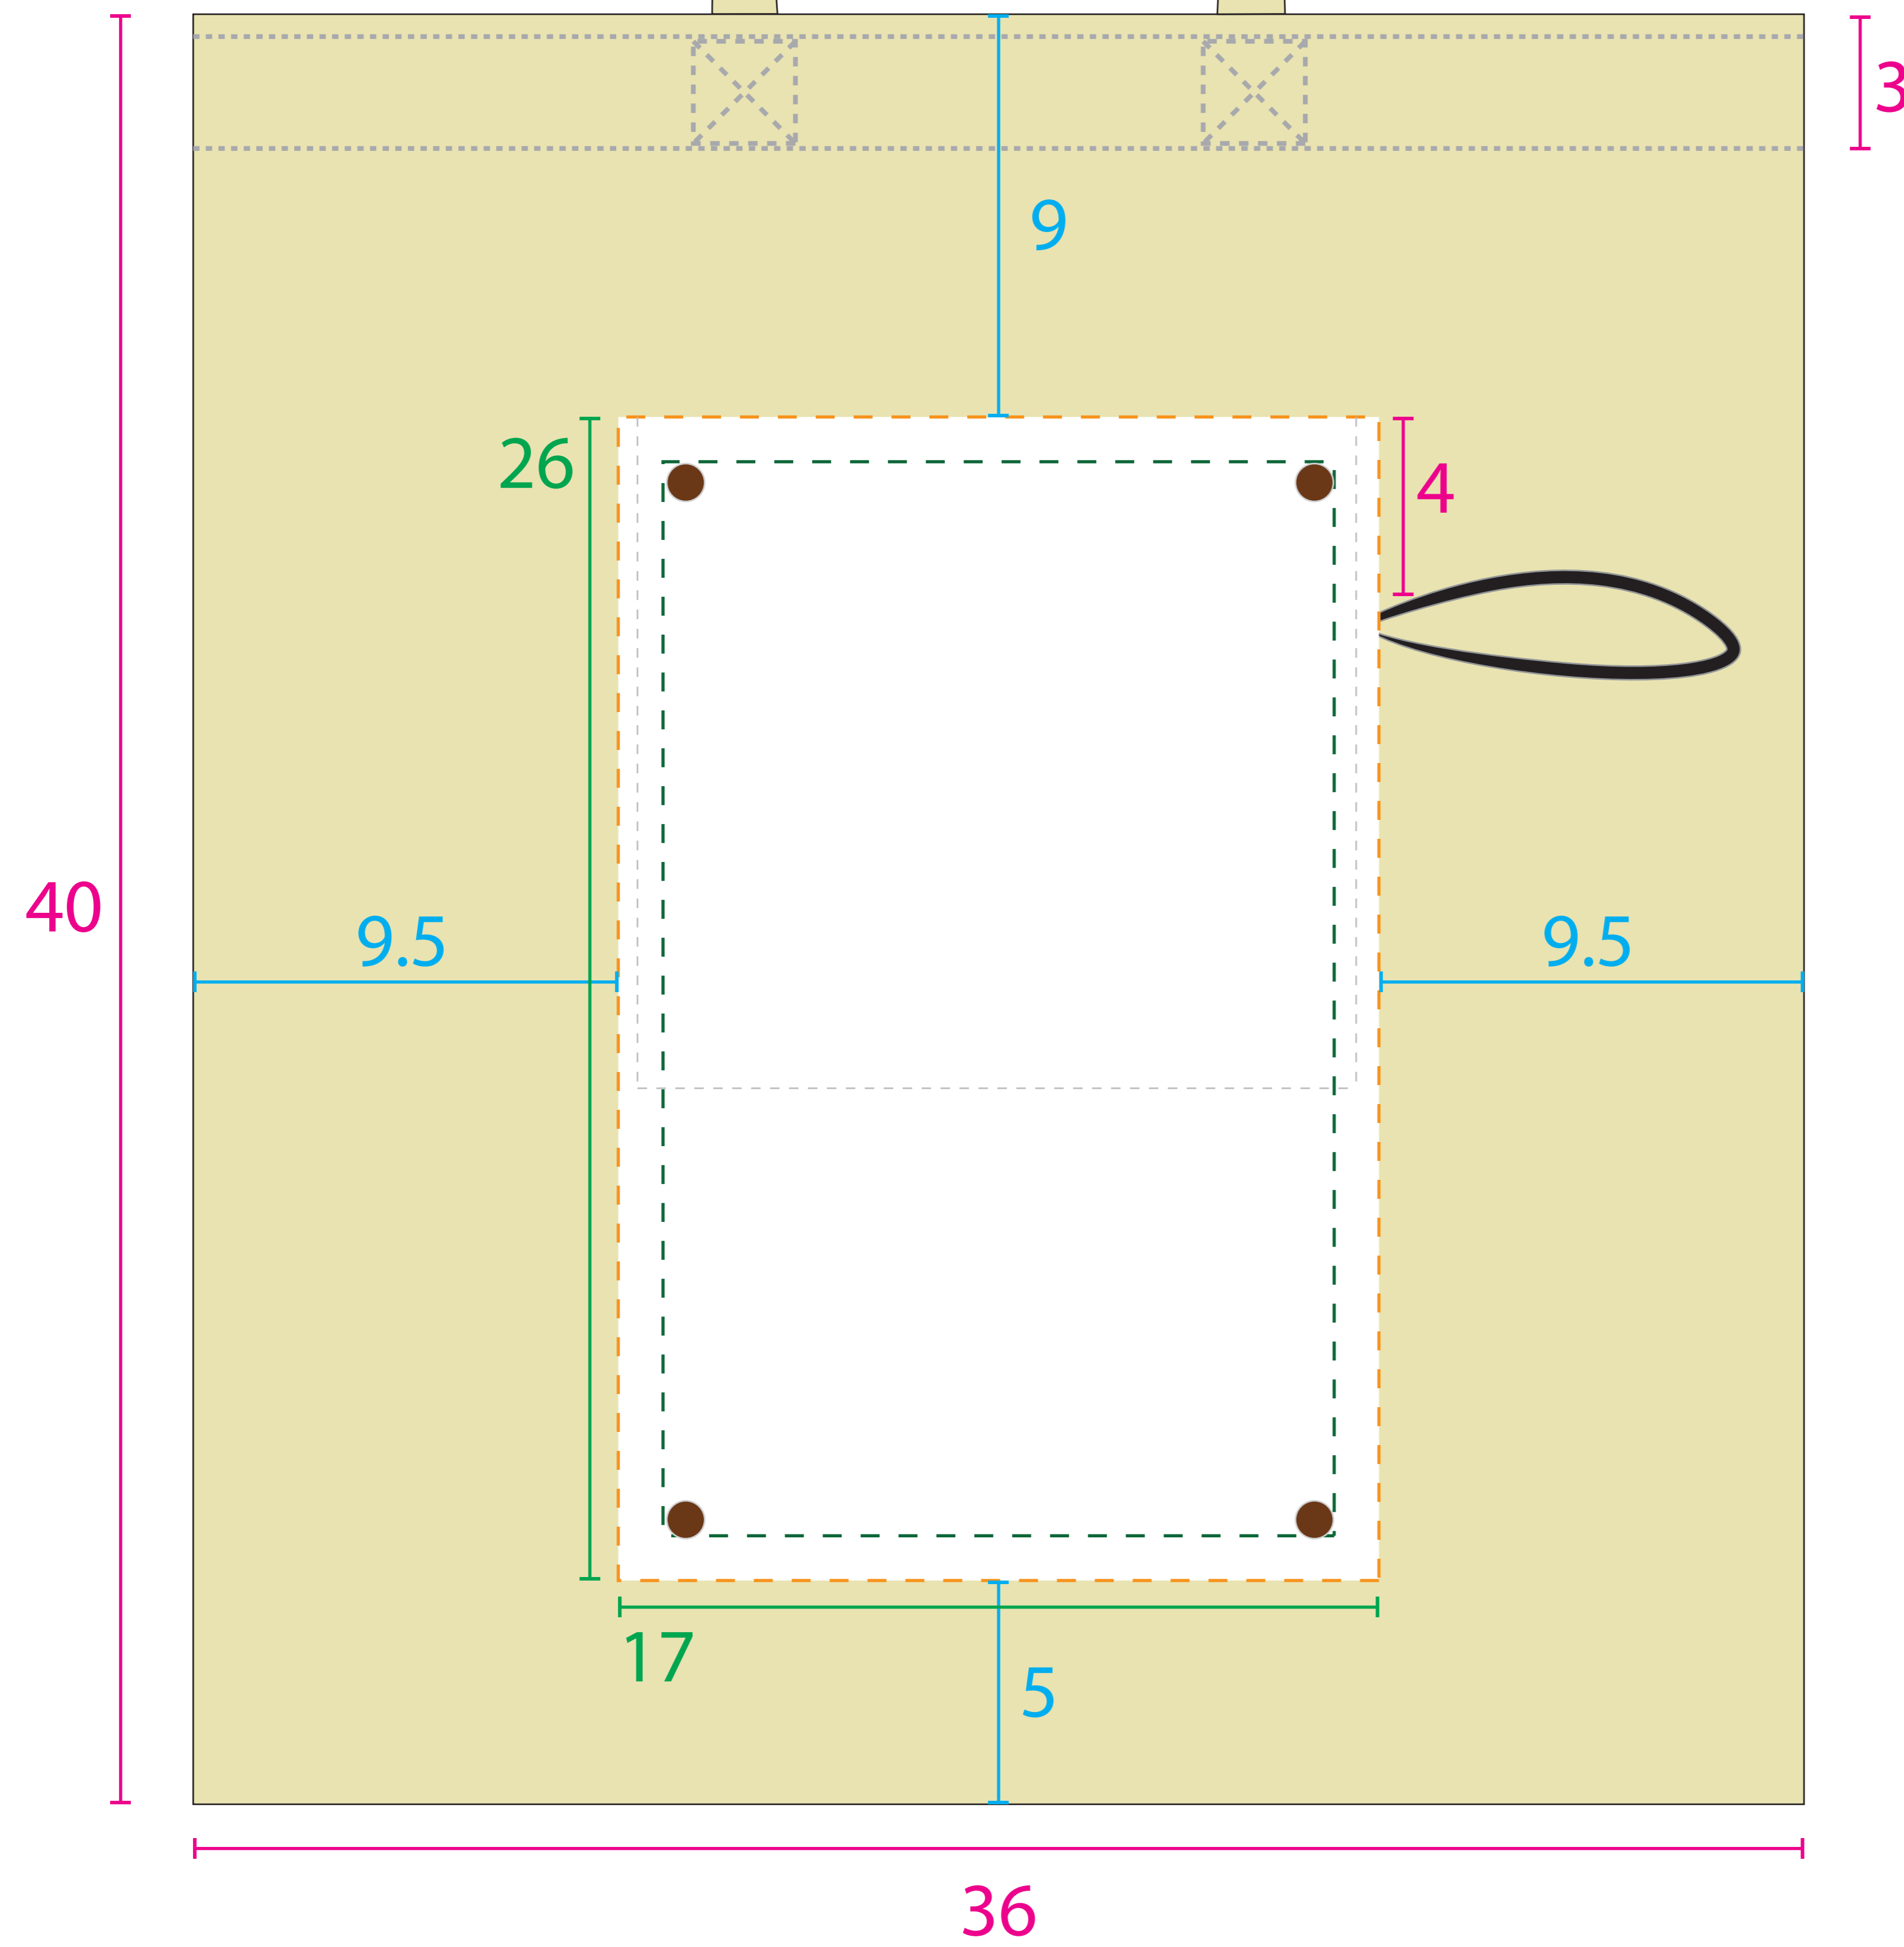

Template : C21
(Heatpress)

C21 Foldable Flat Bag With Pocket : 36cm (W) x 40cm(H)

-  = Printing Margin
-  = Safe Zone Margin

Available colours as below:

*****All the artwork must in vector file*****

Printing Guideline:

1. Font size must be not be smaller than 0.4cm

Example: **Enterprise** 4mm

2. Font thickness must be at minimum for:

Normal Printing

Invert Printing

Normal Printing

Invert Printing

3. Line thickness must be at minimum for:

Normal Printing

Invert Printing

Remark: Add on 0.2mm for each measurement if the printing color is : Gold, Silver or White.