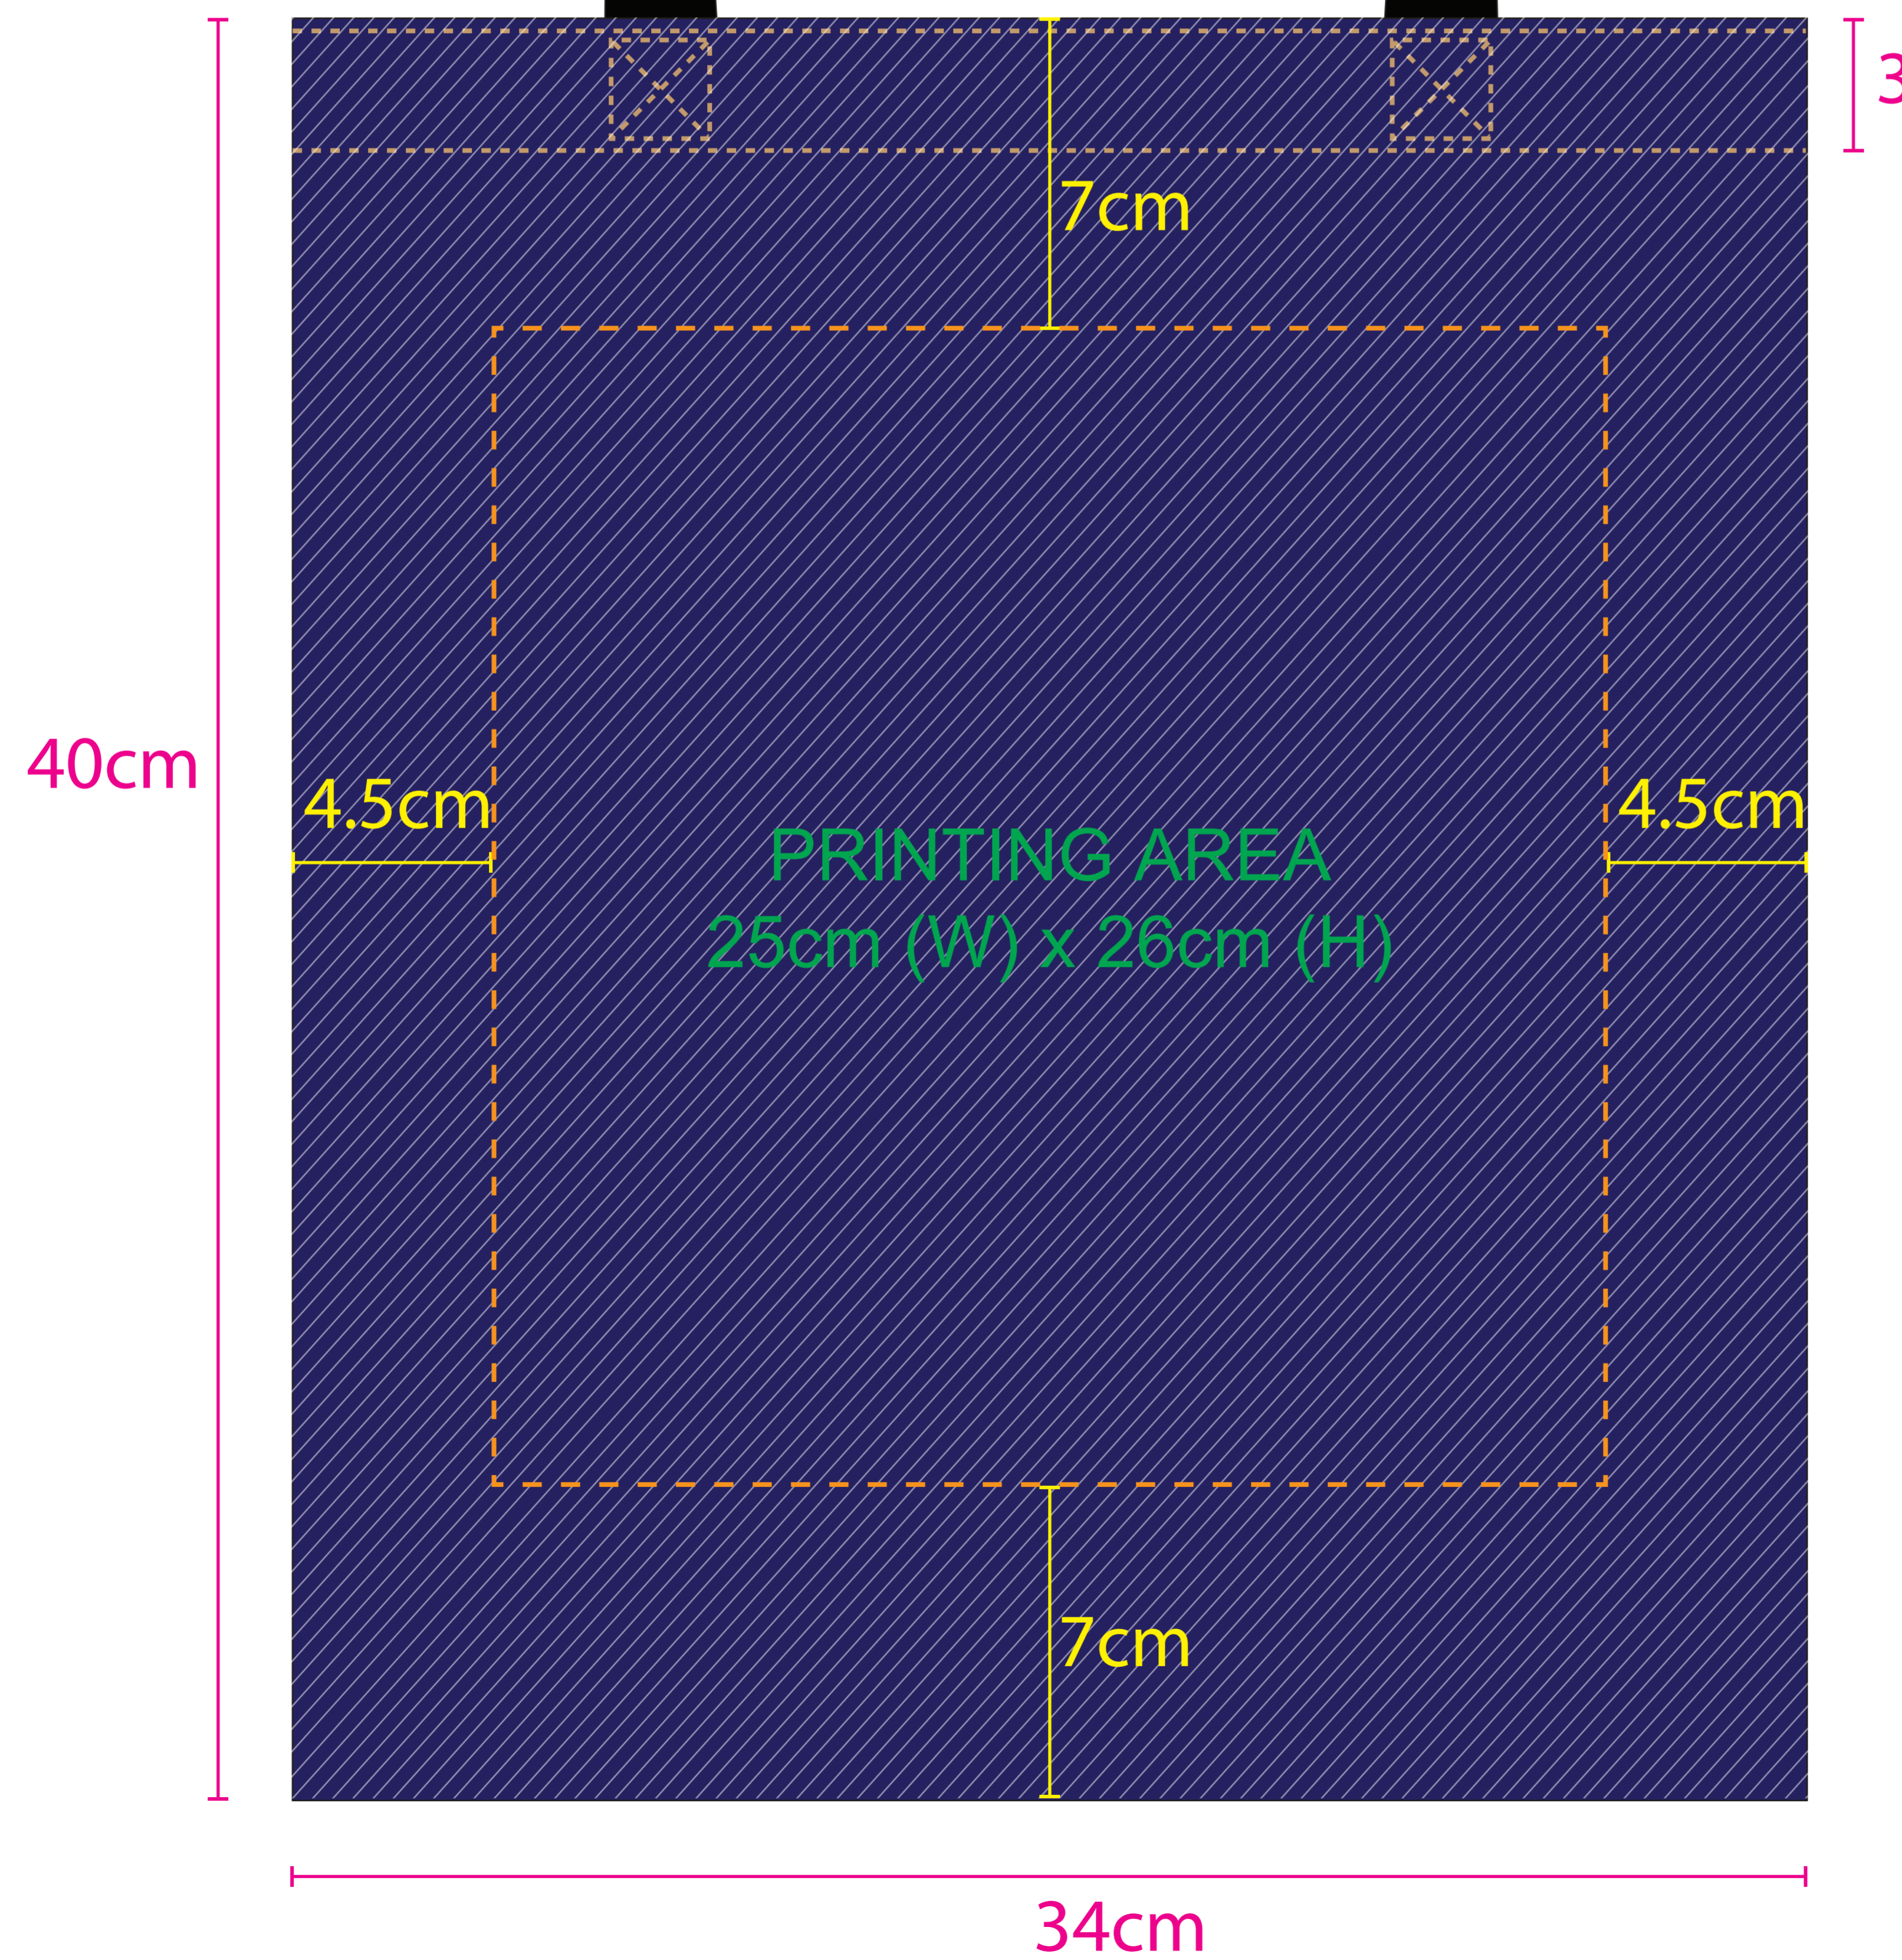

D01 DENIM FLAT BAG : 34cm (W) x 40cm(H)

 = Printing Margin

FRONT

BACK