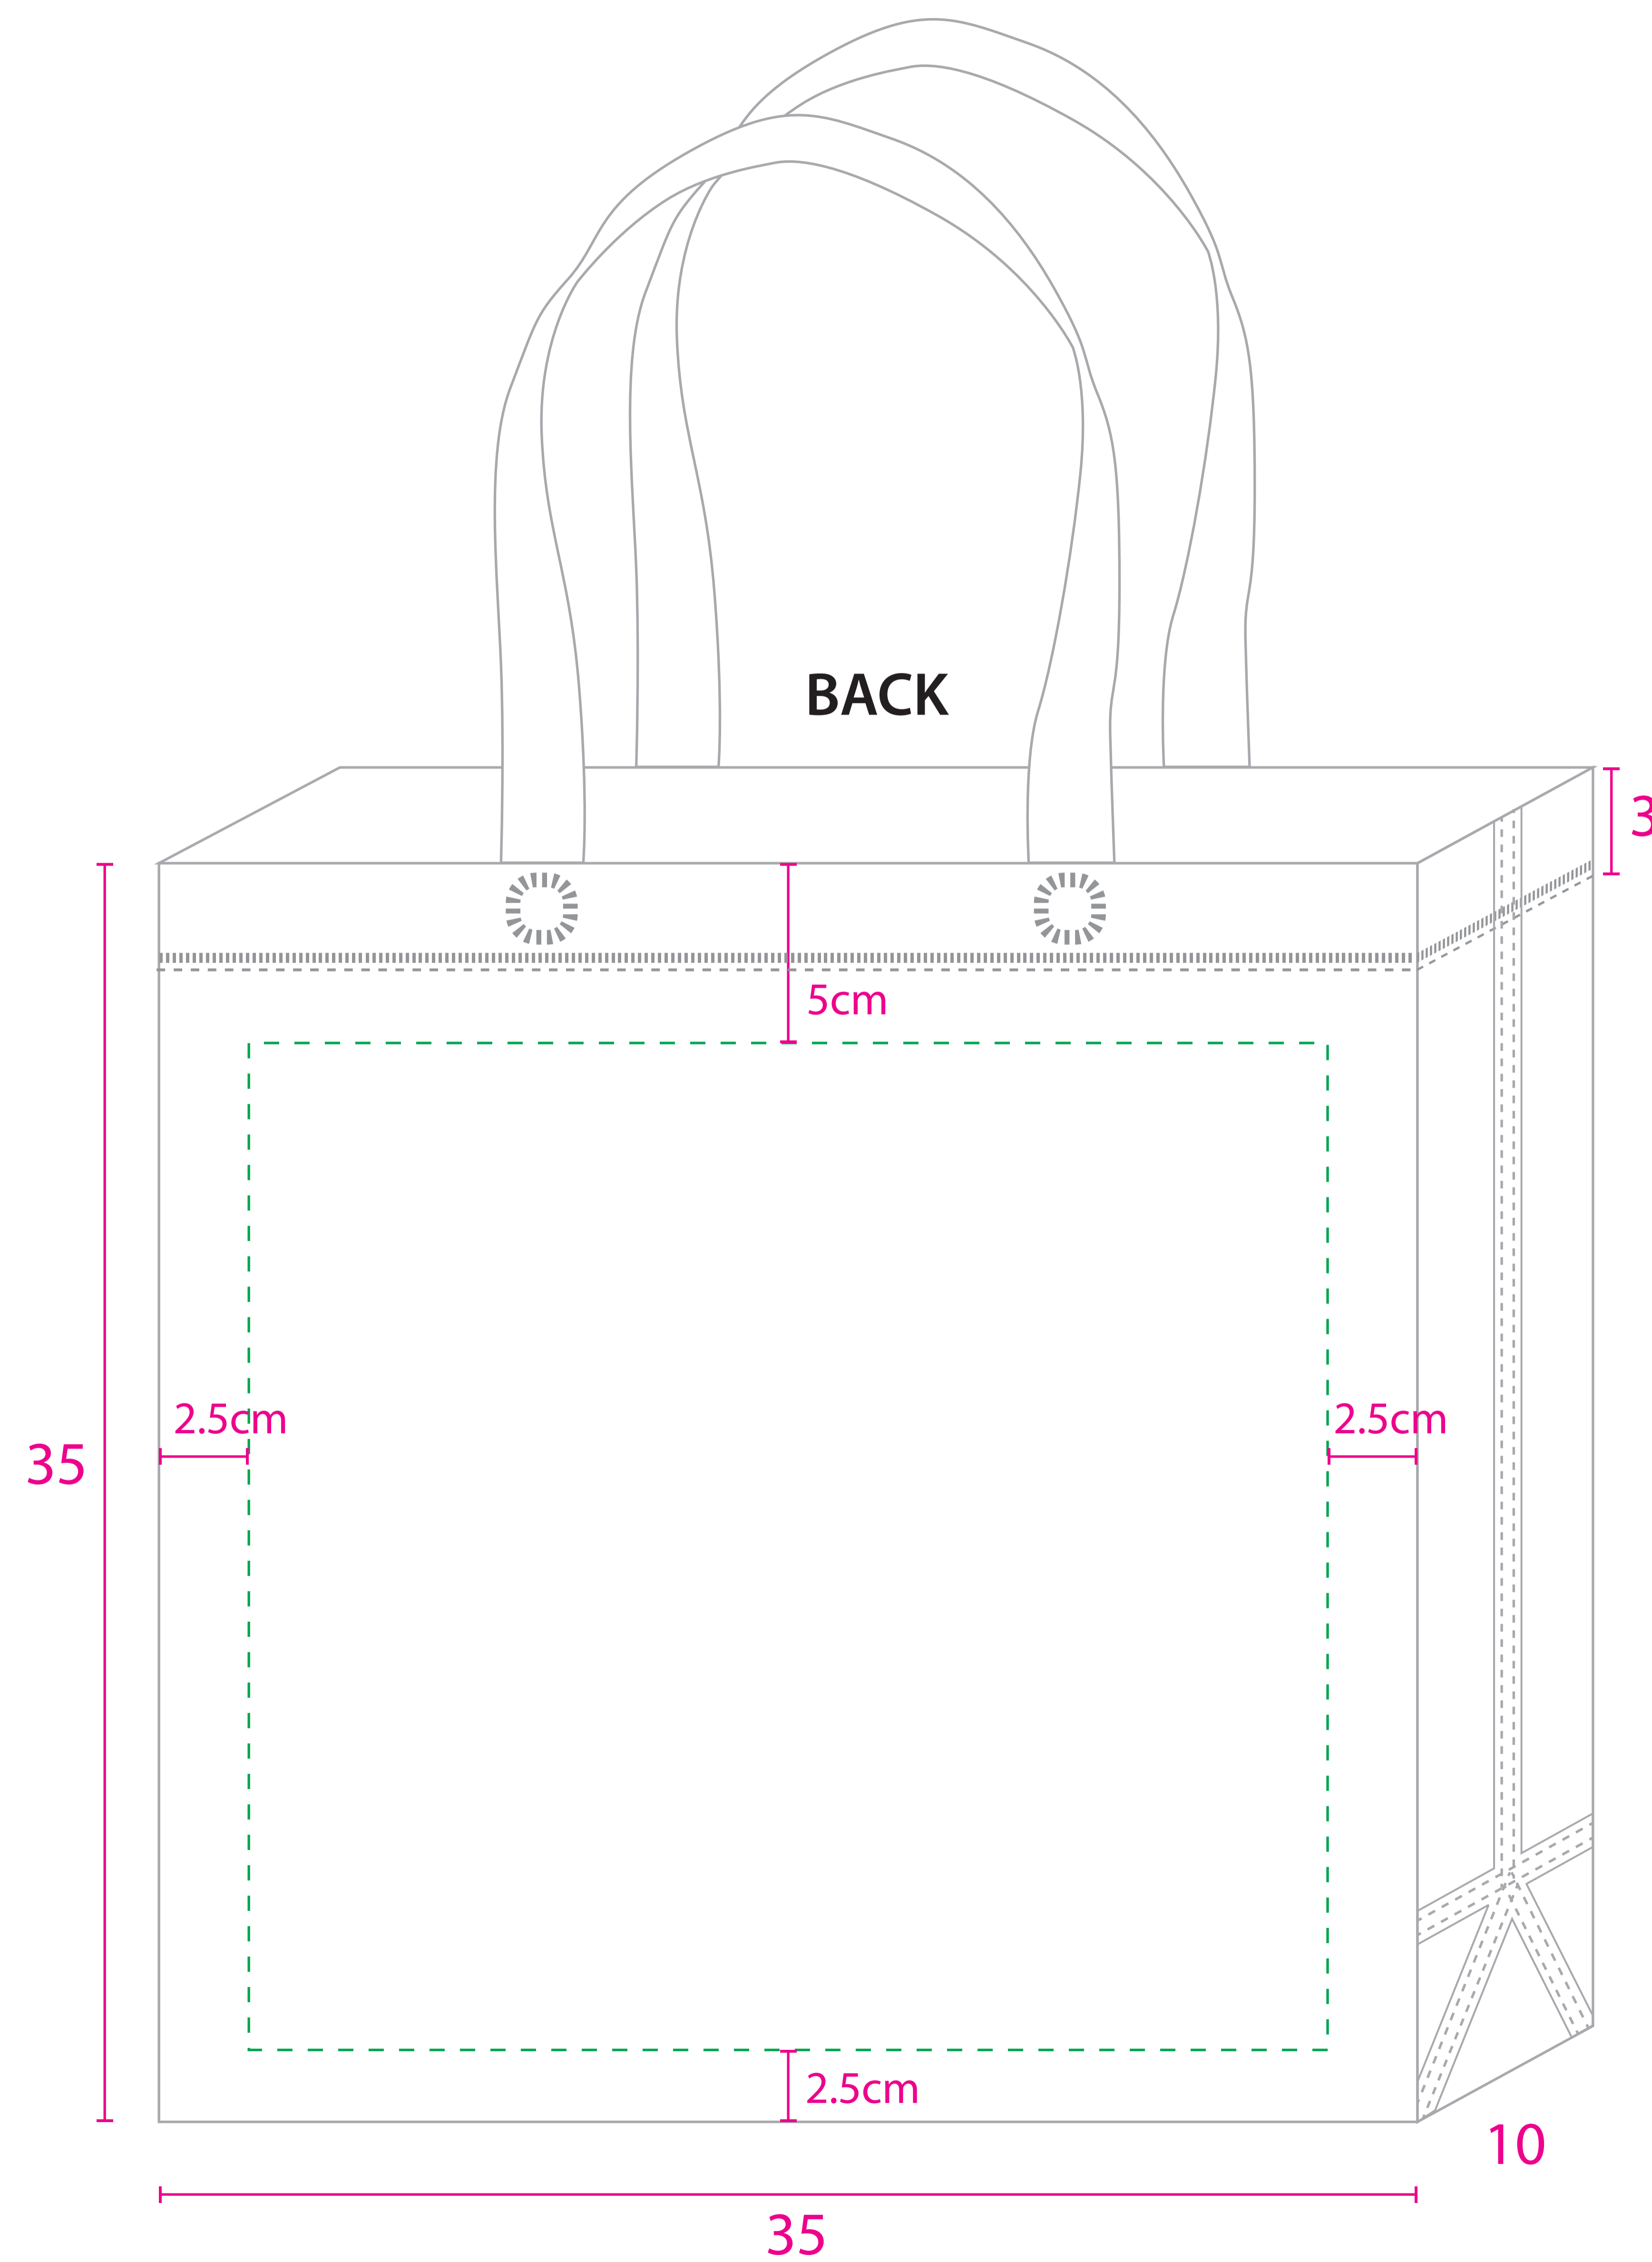

N03A READY STOCK

TERMS

- * Artwork must in Vector file.
- * Expend all fonts (No live font)

* **Printable Area**
Please make sure all the artwork are within the Printable Area

BAG COLOR

	BLACK
	WHITE
	BEIGE
	YELLOW
	ORANGE
	RED
	GREEN
	ROYAL BLUE
	LIGHT BROWN

Printing Guideline:

1. Font size must be not be smaller than 0.4cm

Example: **Enterprise** 4mm

2. Font thickness must be at minimum for:

Normal Printing

Invert Printing

Normal Printing

Invert Printing

3. Line thickness must be at minimum for:

Normal Printing

Invert Printing

Remark: Add on 0.2mm for each measurement if the printing color is : Gold, Silver or White.