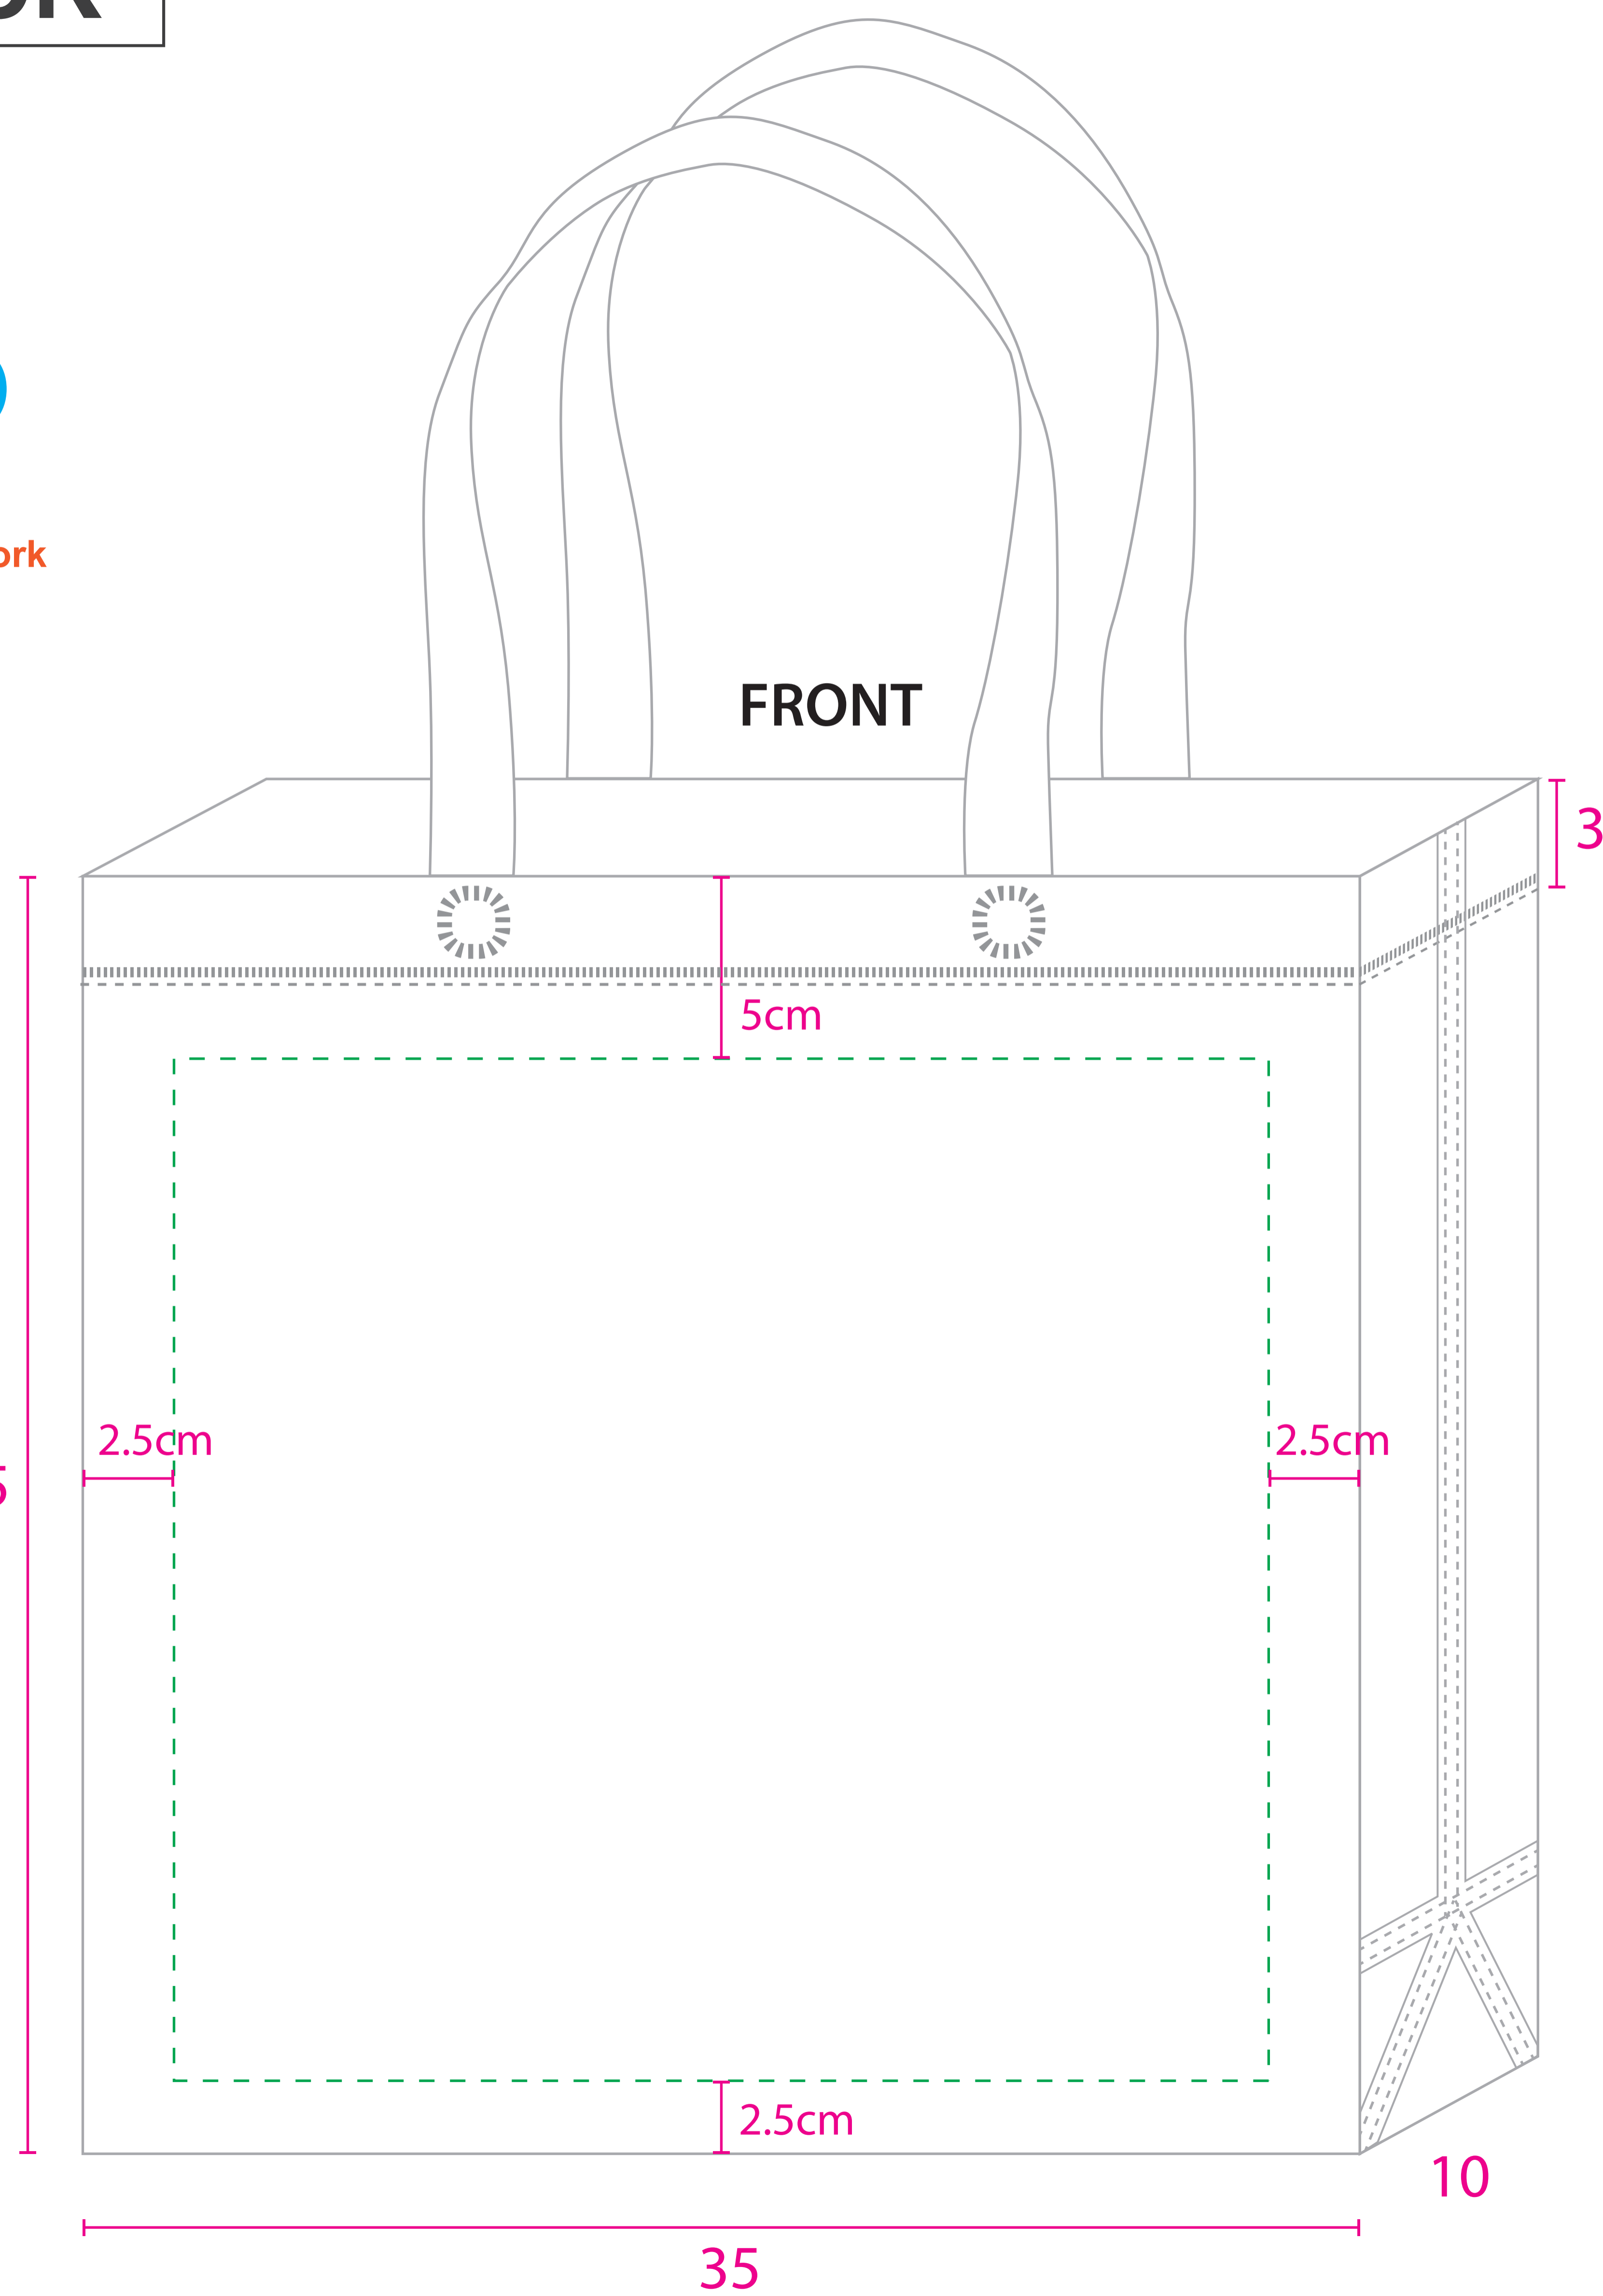

N03A READY STOCK

TERMS

- * Artwork must in Vector file.
- * Expend all fonts (No live font)

* **Printable Area**
Please make sure all the artwork are within the Printable Area

BAG COLOR

	BLACK
	WHITE
	BEIGE
	YELLOW
	ORANGE
	RED
	GREEN
	ROYAL BLUE
	LIGHT BROWN

Printing Guideline:

1. Font size must be not be smaller than 0.4cm

Example: **Enterprise** 4mm

2. Font thickness must be at minimum for:

Normal Printing

Invert Printing

Normal Printing

Invert Printing

3. Line thickness must be at minimum for:

Normal Printing

Invert Printing

Remark: Add on 0.2mm for each measurement if the printing color is : Gold, Silver or White.