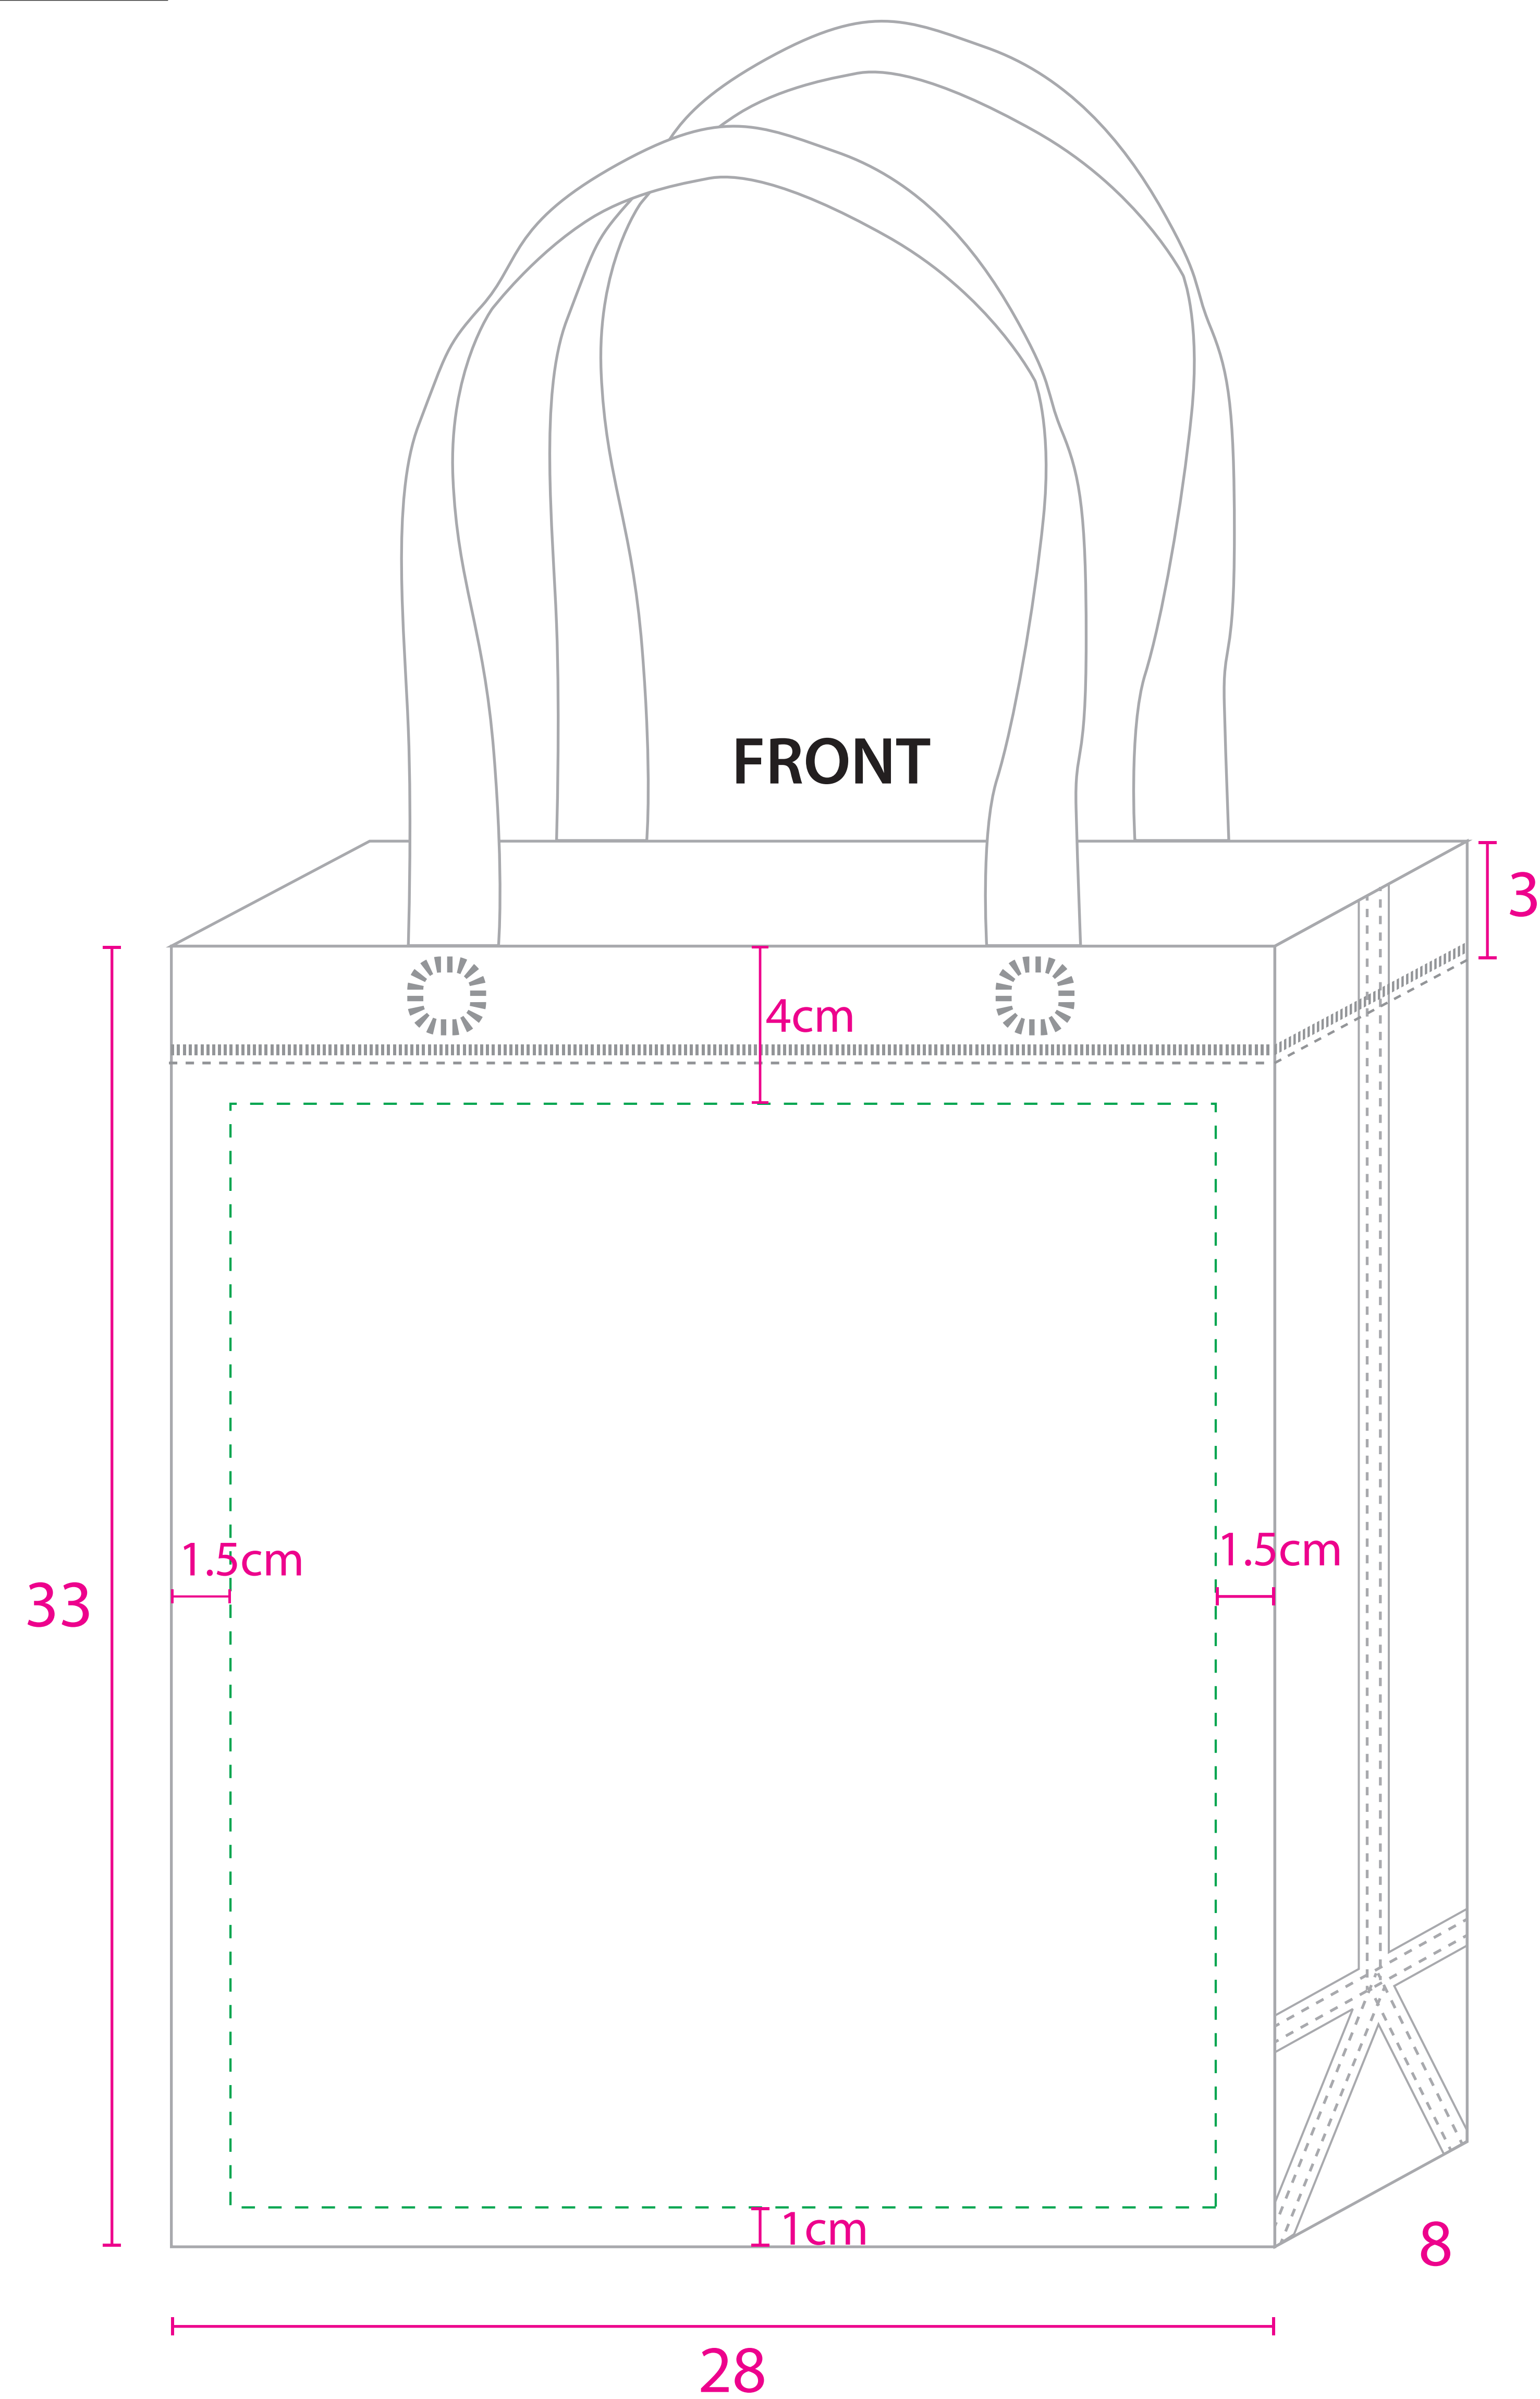

NH03

READY STOCK

TERMS

- * Artwork must in Vector file.
- * Expend all fonts (No live font)

*  **Printable Area**
Please make sure all the **IMPORTANT INFORMATION** are within the Printable Area.

HANDLE COLOR			
	BLACK		MILO GREEN
	WHITE		DARK GREEN
	BEIGE		TURQUOISE
	YELLOW		CYAN
	ORANGE		ROYAL BLUE
	DARK ORANGE		NAVY BLUE
	MAGENTA		DARK PURPLE
	MULBERRY		LIGHT BROWN
	RED		DARK BROWN
	MAROON		GREY
	GREEN		

Printing Guideline:

1. Font size must be not be smaller than 0.4cm

Example: **Enterprise** 4mm

2. Font thickness must be at minimum for:

Normal Printing

Invert Printing

Normal Printing

Invert Printing

3. Line thickness must be at minimum for:

Normal Printing

Invert Printing

Remark: Add on 0.2mm for each measurement if the printing color is : Gold, Silver or White.