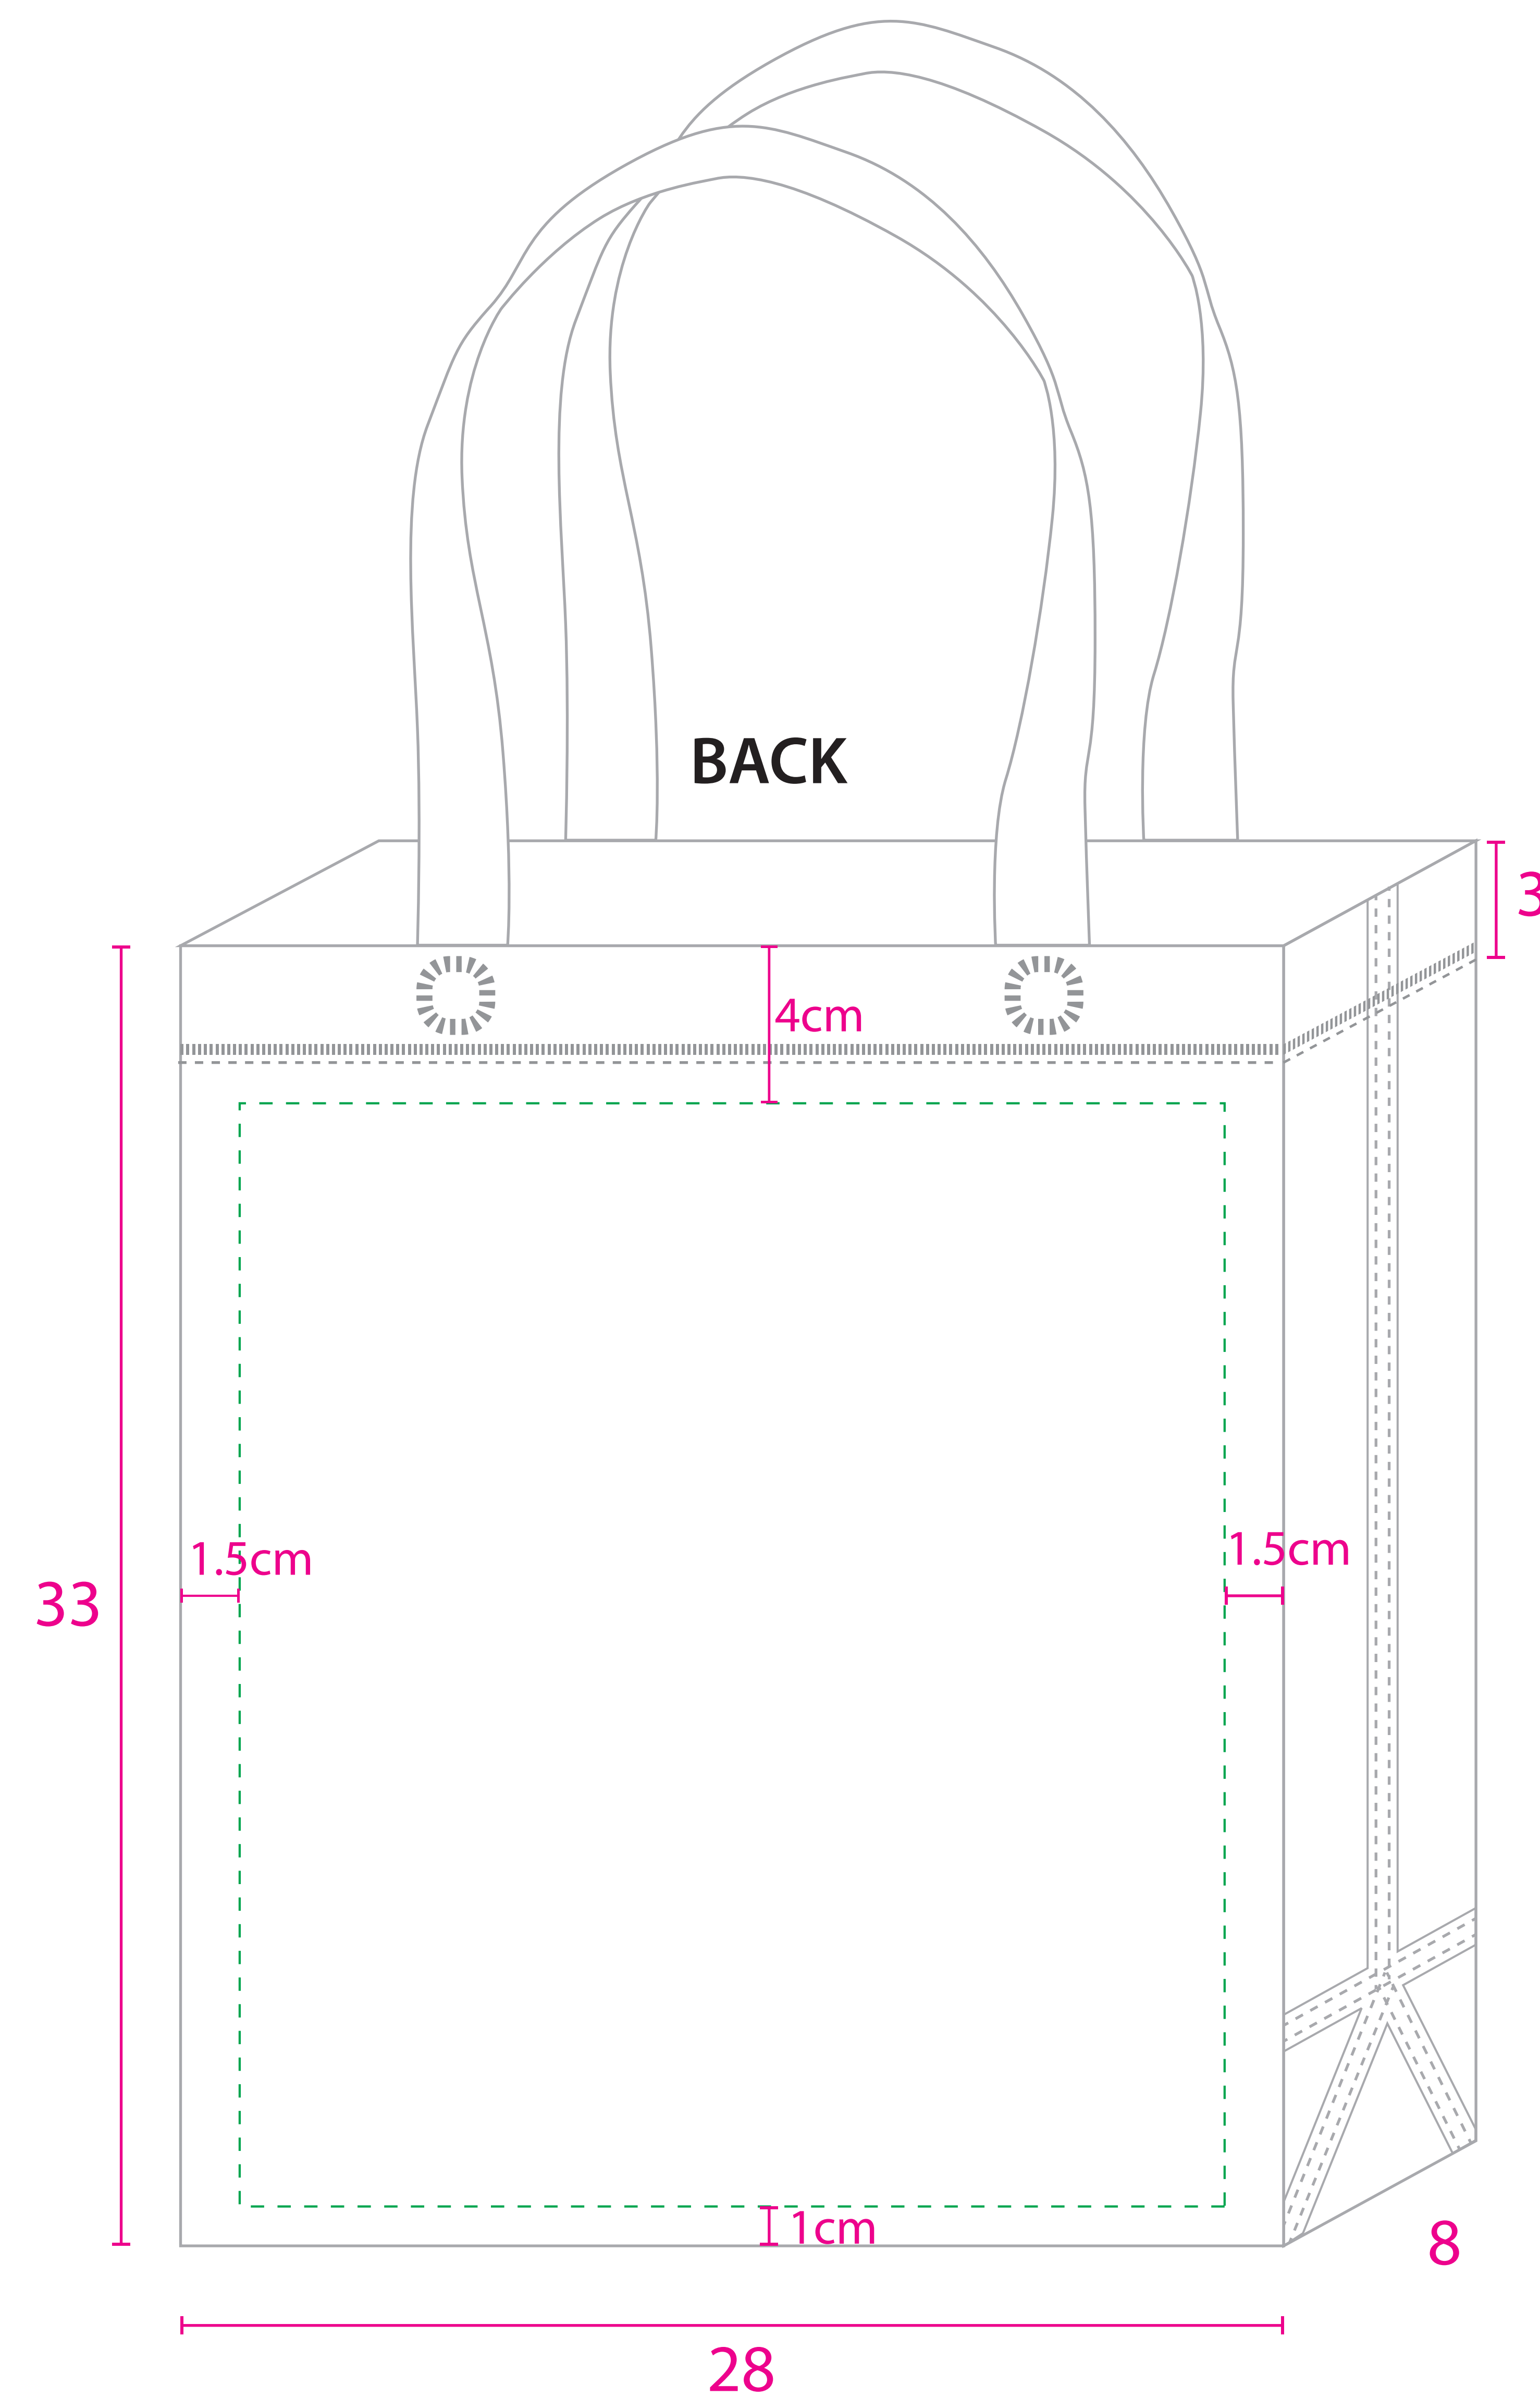

NH03

READY STOCK

TERMS

- * Artwork must in Vector file.
- * Expend all fonts (No live font)

*  **Printable Area**
Please make sure all the **IMPORTANT INFORMATION** are within the Printable Area.

HANDLE COLOR			
	BLACK		MILO GREEN
	WHITE		DARK GREEN
	BEIGE		TURQUOISE
	YELLOW		CYAN
	ORANGE		ROYAL BLUE
	DARK ORANGE		NAVY BLUE
	MAGENTA		DARK PURPLE
	MULBERRY		LIGHT BROWN
	RED		DARK BROWN
	MAROON		GREY
	GREEN		

Printing Guideline:

1. Font size must be not be smaller than 0.4cm

Example: **Enterprise** 4mm

2. Font thickness must be at minimum for:

Normal Printing

Invert Printing

Normal Printing

Invert Printing

3. Line thickness must be at minimum for:

Normal Printing

Invert Printing

Remark: Add on 0.2mm for each measurement if the printing color is : Gold, Silver or White.