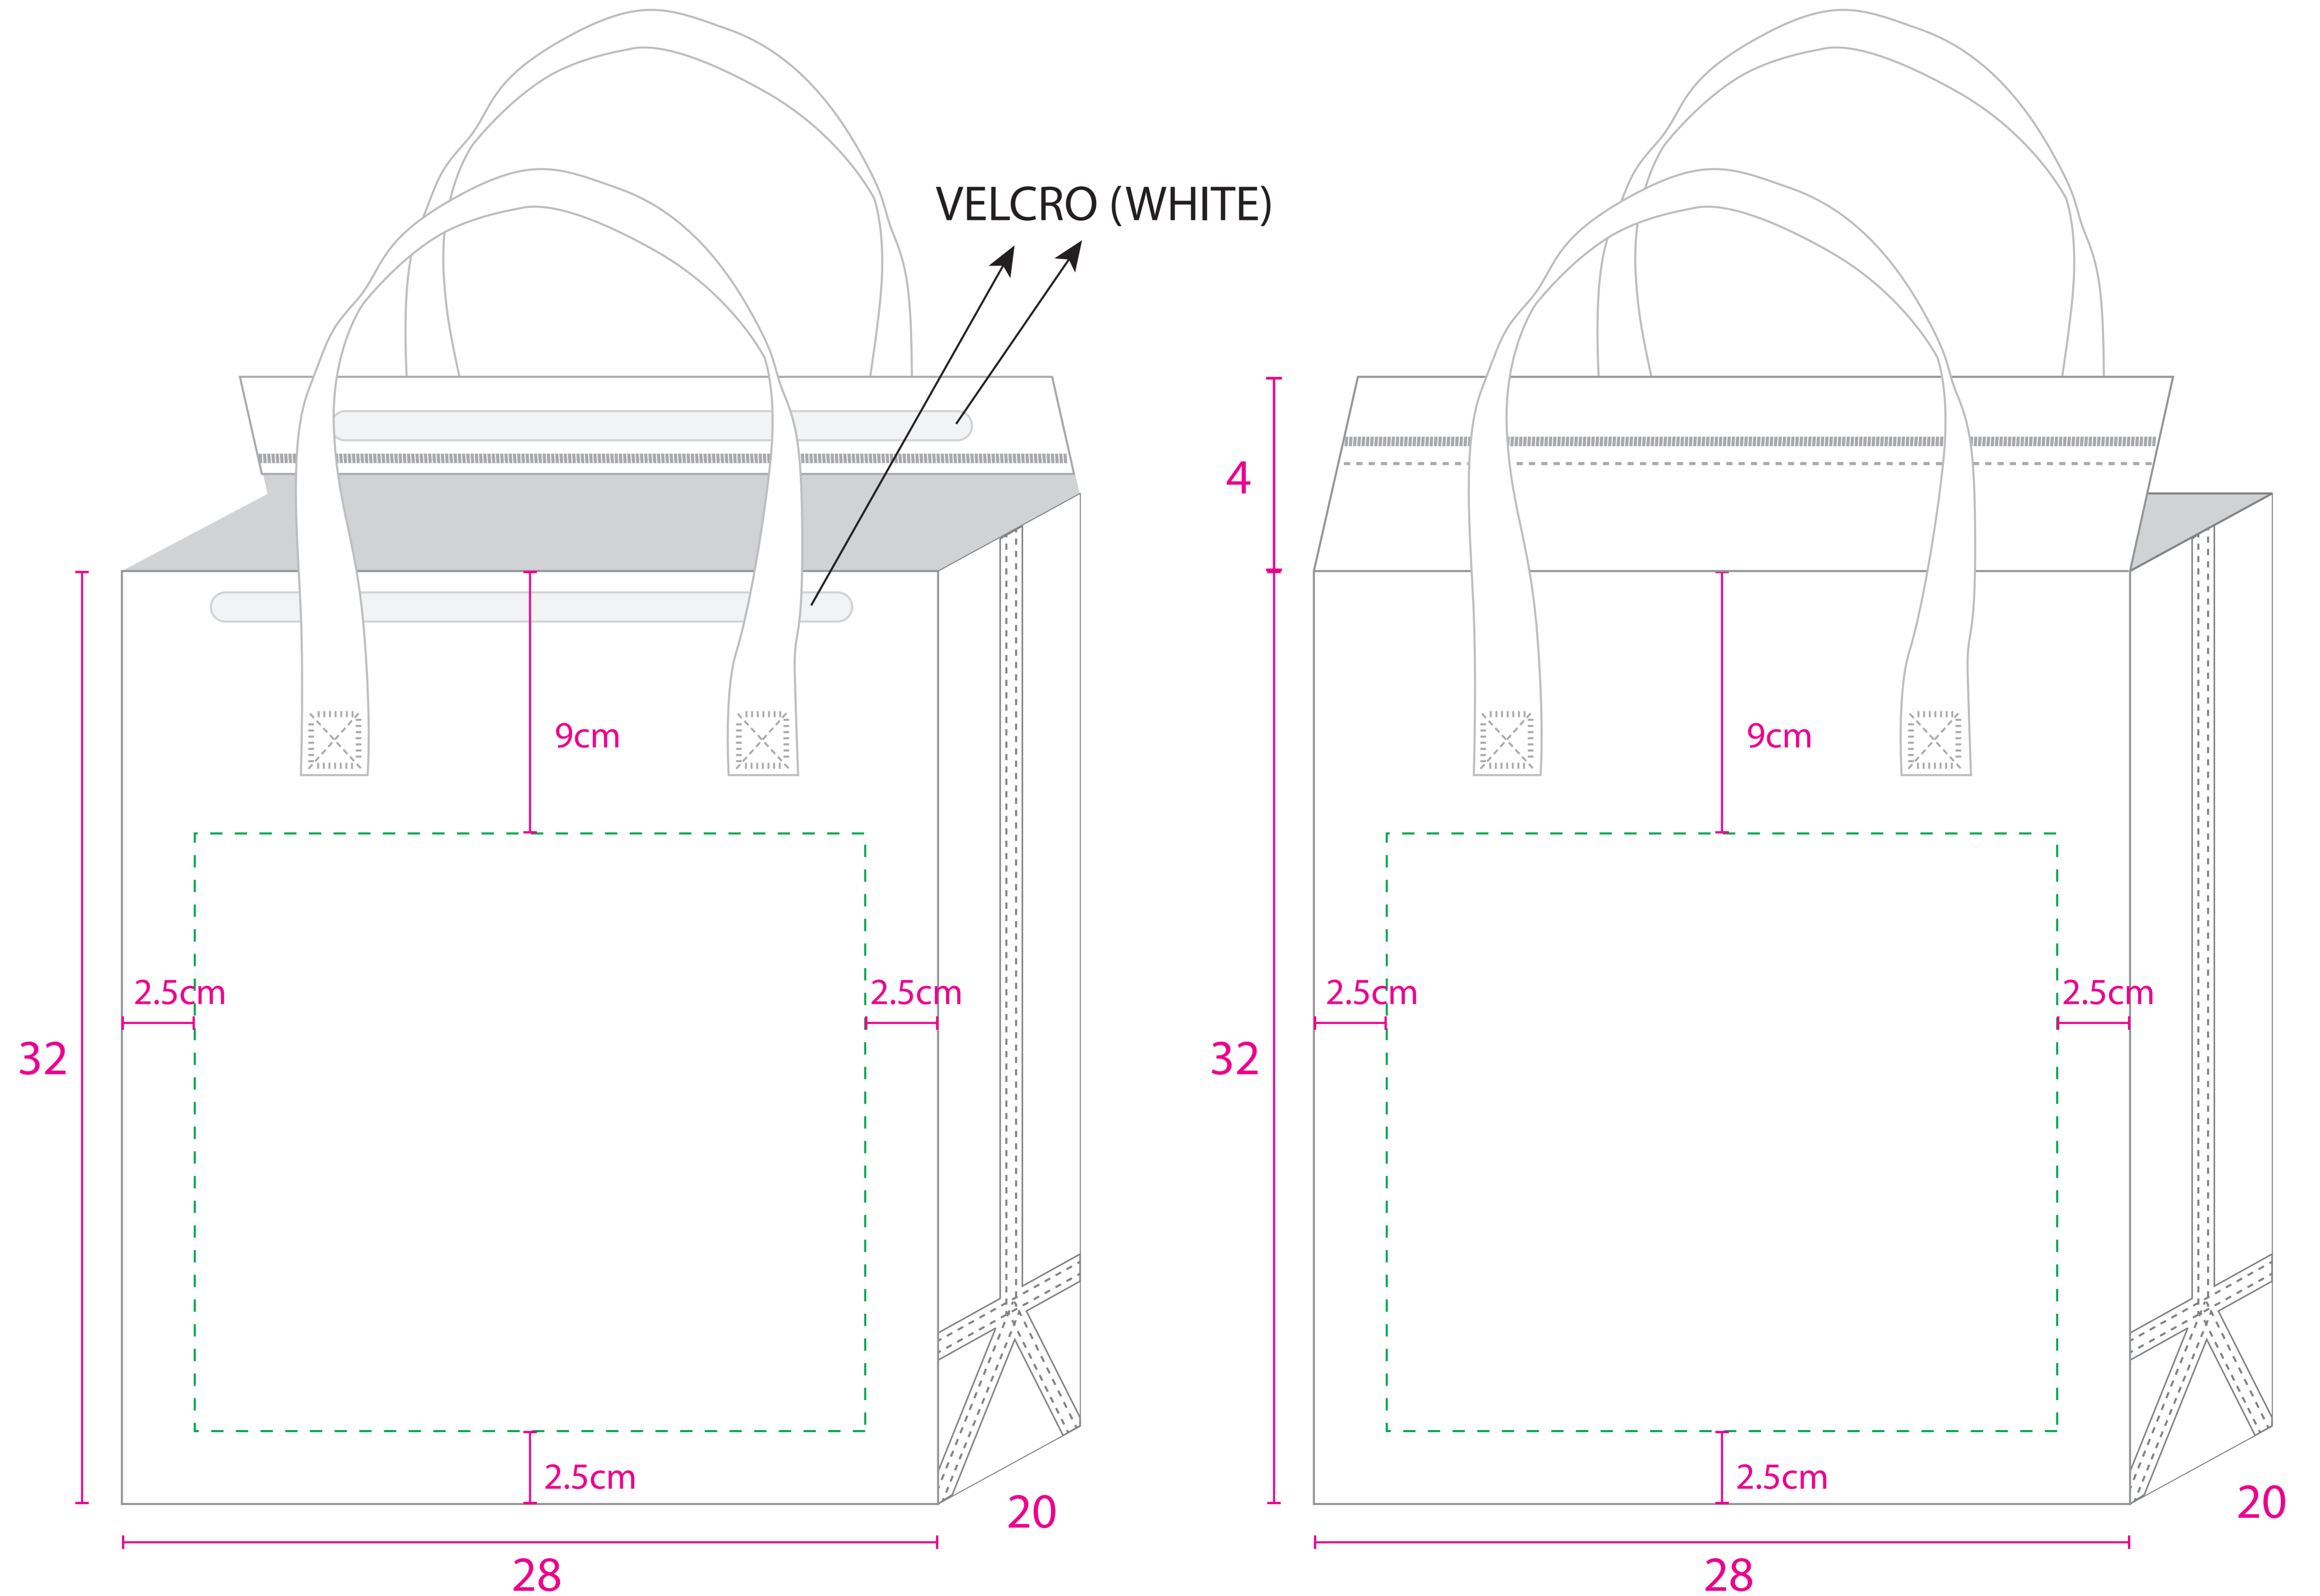

Cooler 06 READY STOCK

TERMS

- * Artwork must in Vector file.
- * Expend all fonts (No live font)

*  **Printable Area**
Please make sure all the artwork are within the Printable Area

BAG COLOR	
	BLACK with BLACK HANDLE
	WHITE with WHITE HANDLE
	KHAKI with WHITE HANDLE
	MUSTARD YELLOW with WHITE HANDLE
	LAUREL GREEN with WHITE HANDLE
	PASTEL BLUE with WHITE HANDLE
	NAVY BLUE with NAVY BLUE HANDLE
	RED with RED HANDLE

Printing Guideline:

1. Font size must be not be smaller than 0.4cm

Example: **Enterprise** 4mm

2. Font thickness must be at minimum for:

Normal Printing

Invert Printing

Normal Printing

Invert Printing

3. Line thickness must be at minimum for:

Normal Printing

Invert Printing

Remark: Add on 0.2mm for each measurement if the printing color is : Gold, Silver or White.