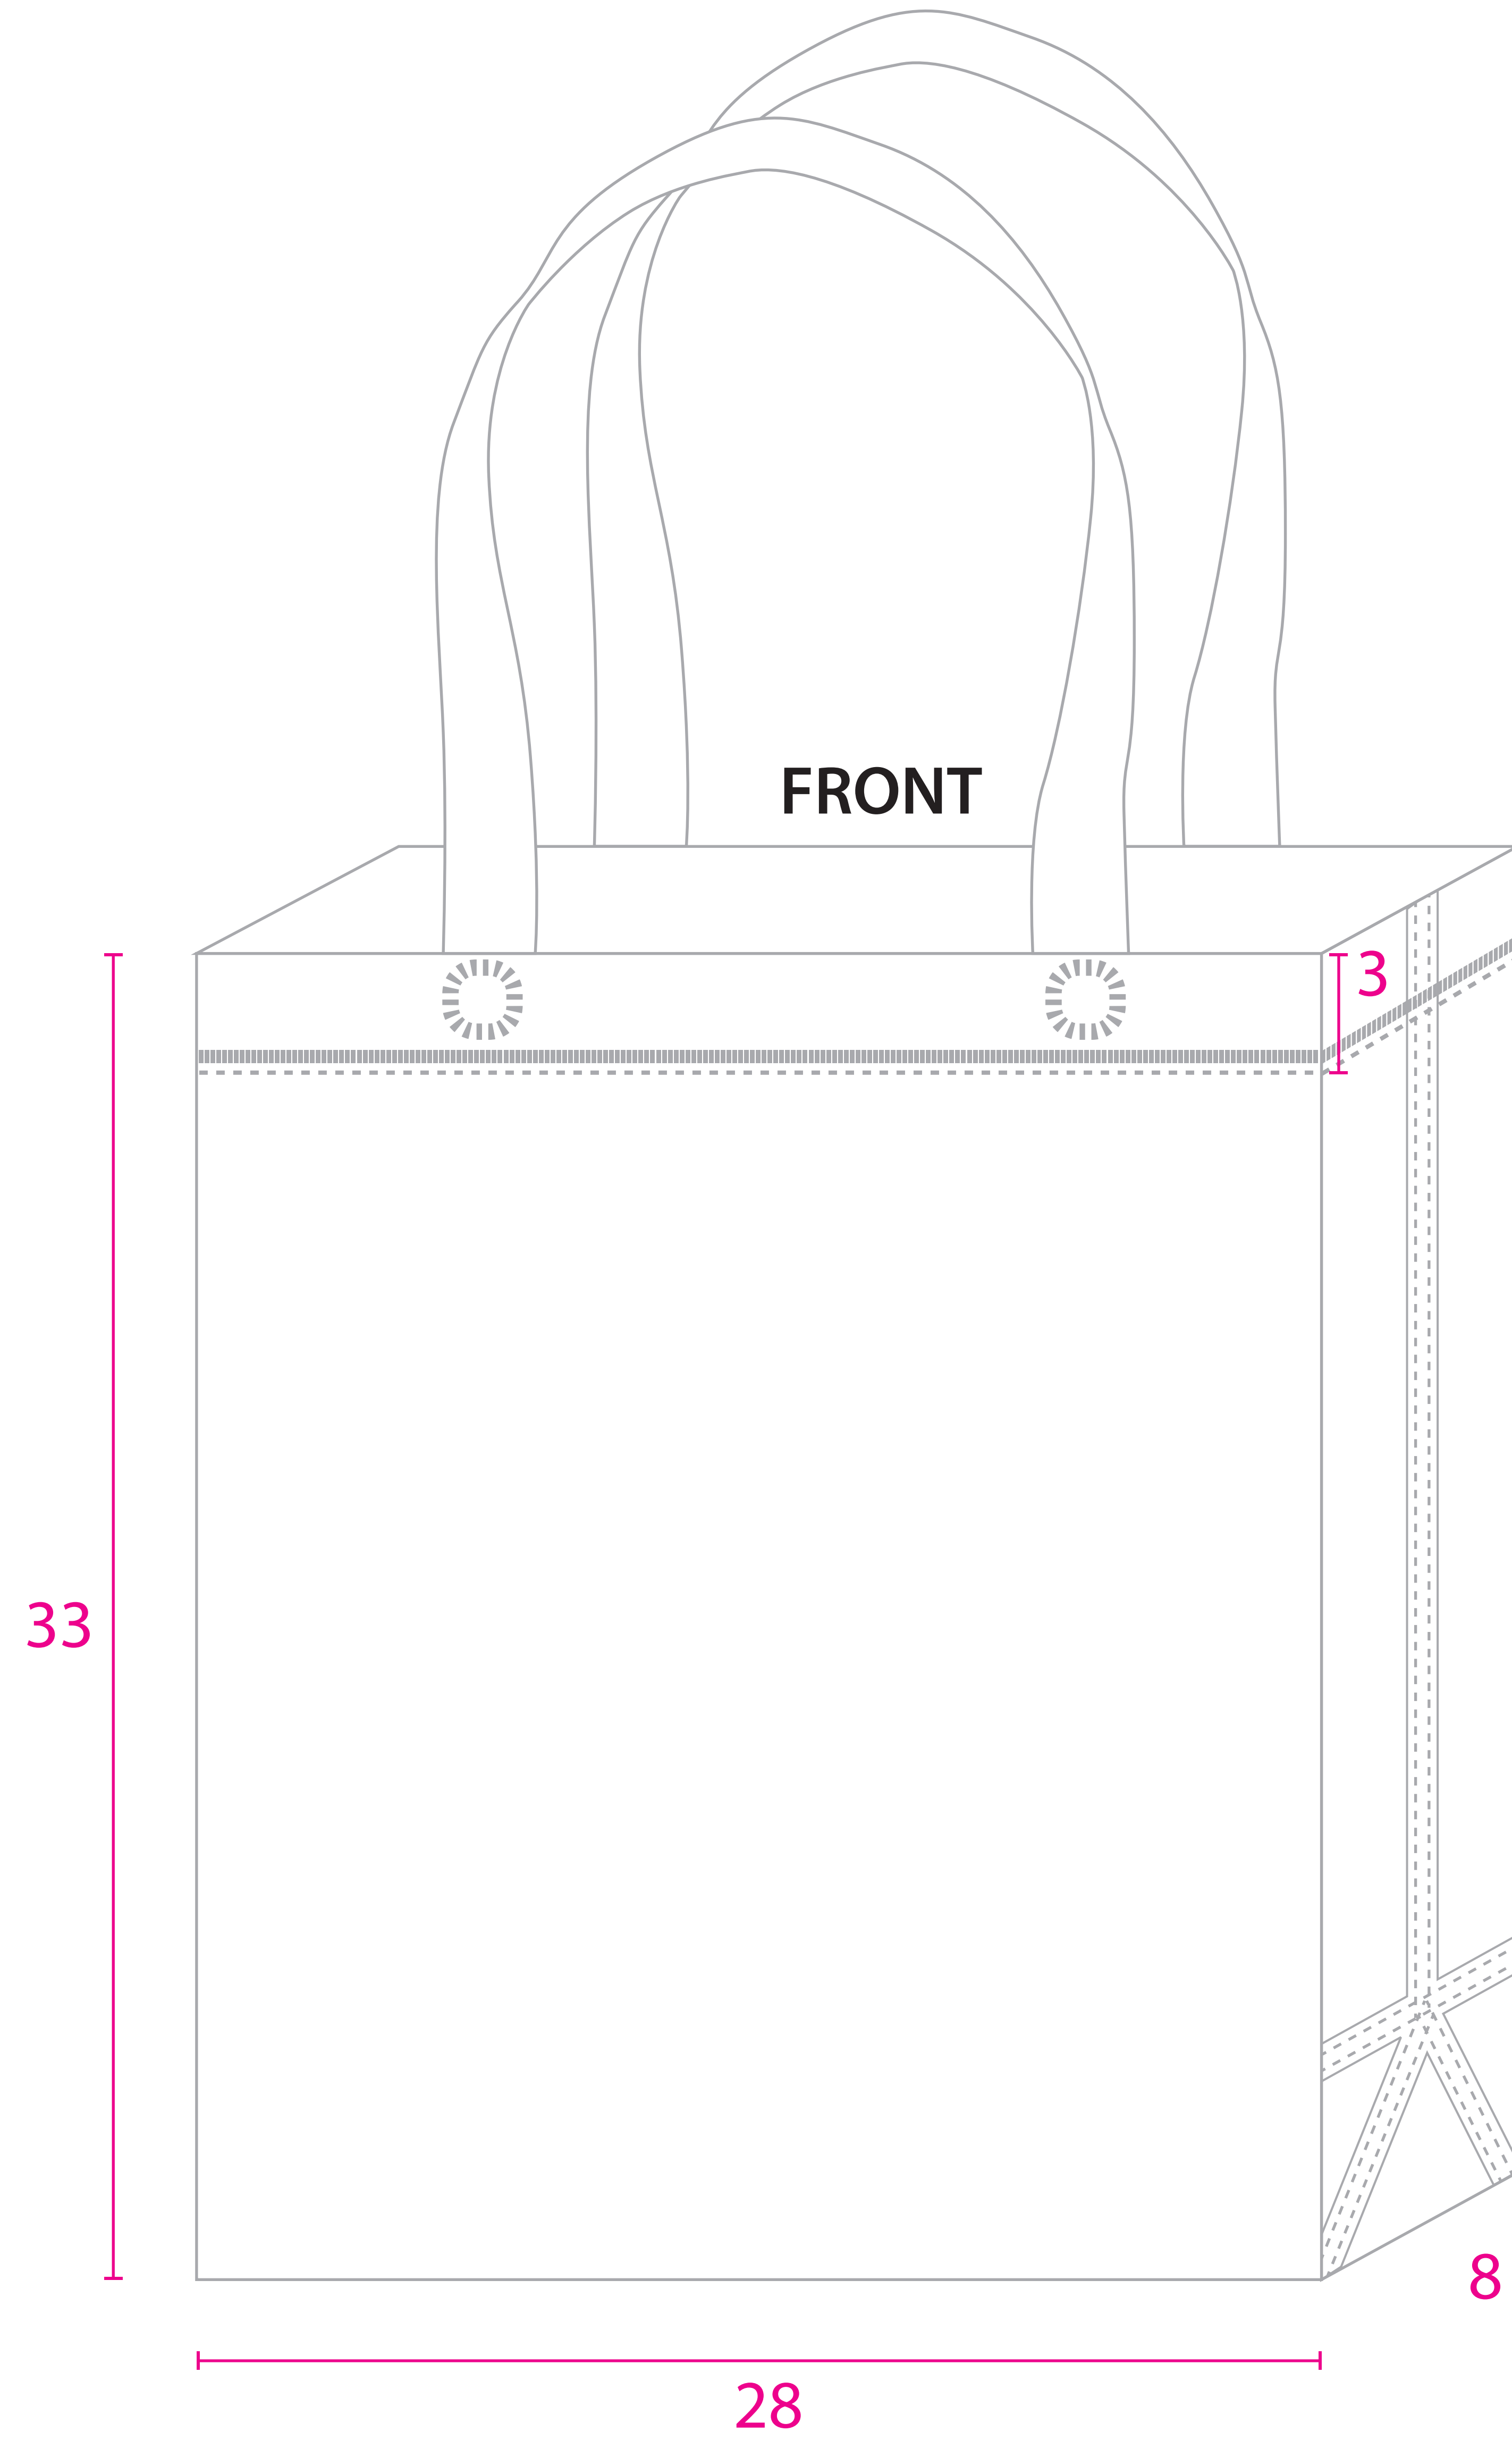

NR01A CUSTOM MADE

TERMS

- * Artwork must Sharp & Clear.
- * Expend all fonts (No live font)
- * Make sure on bag & Open view ia same design.

Safety Area

Please make sure all the Important information are within the Safety Area

OPEN VIEW