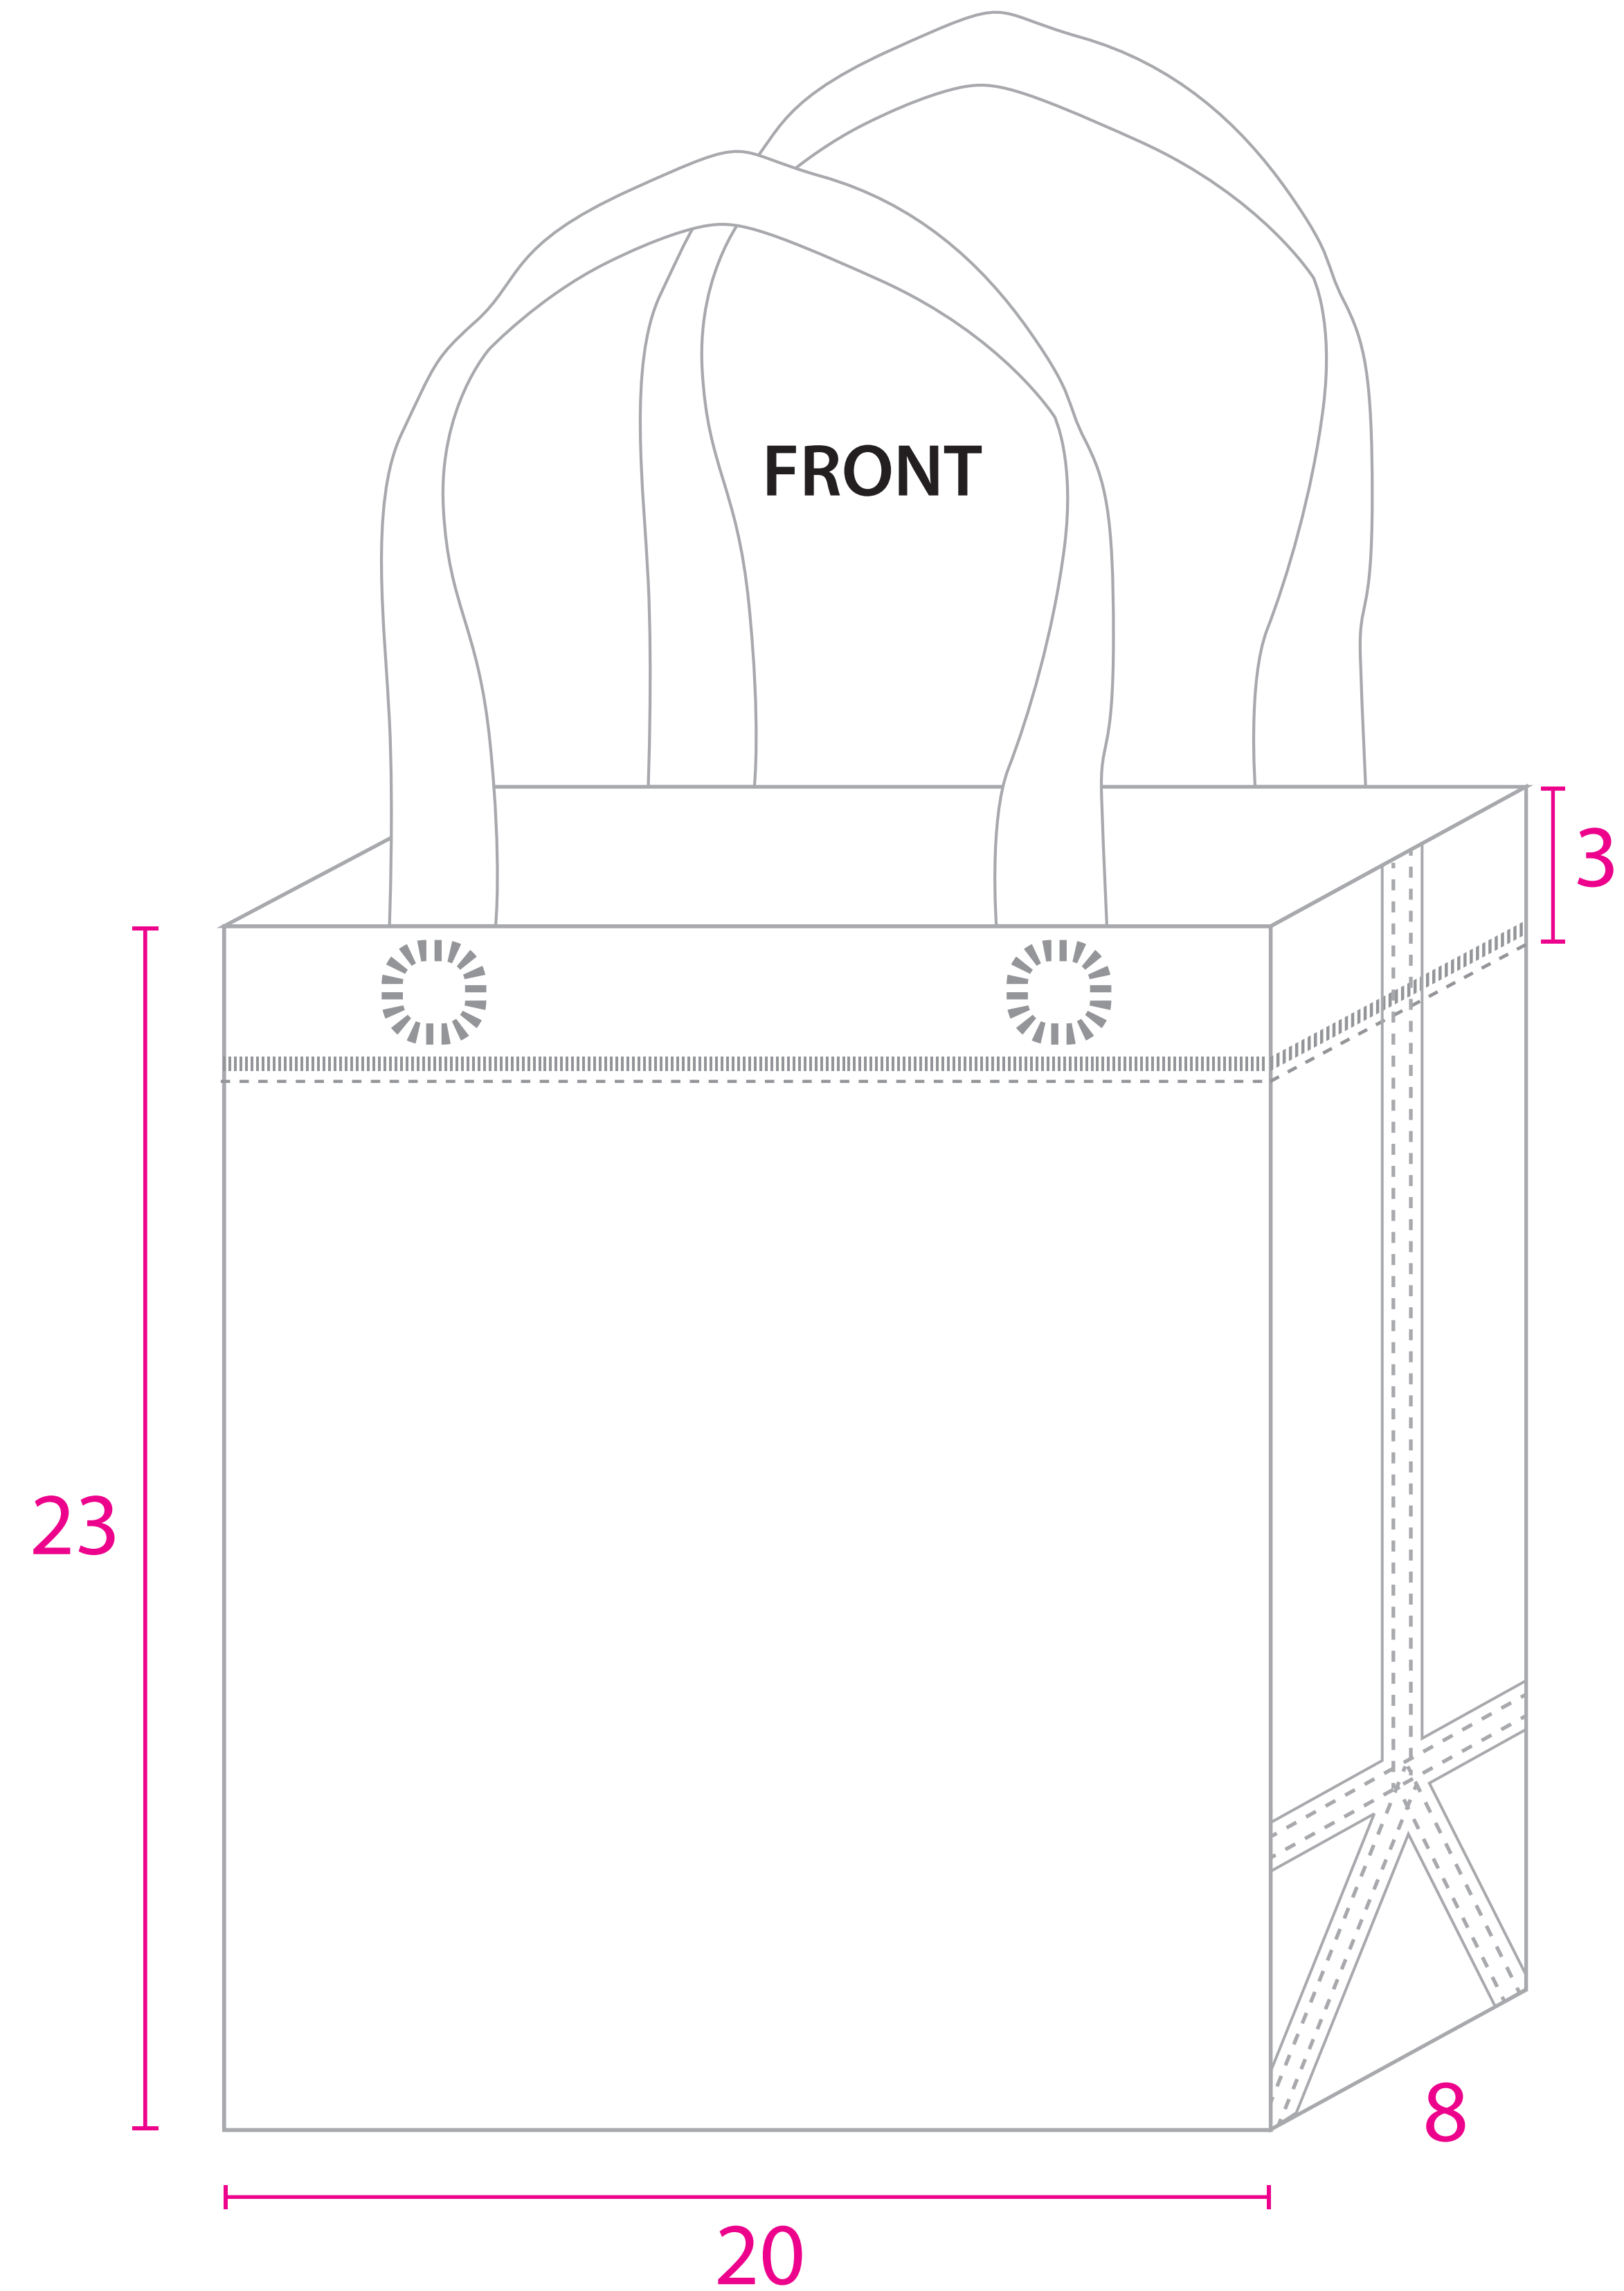

NR51A CUSTOM MADE

TERMS

- * Artwork must Sharp & Clear.
- * Expend all fonts (No live font)
- * Make sure on bag & Open view ia same design.

Safety Area

Please make sure all the Importants information are within the Safety Area

OPEN VIEW