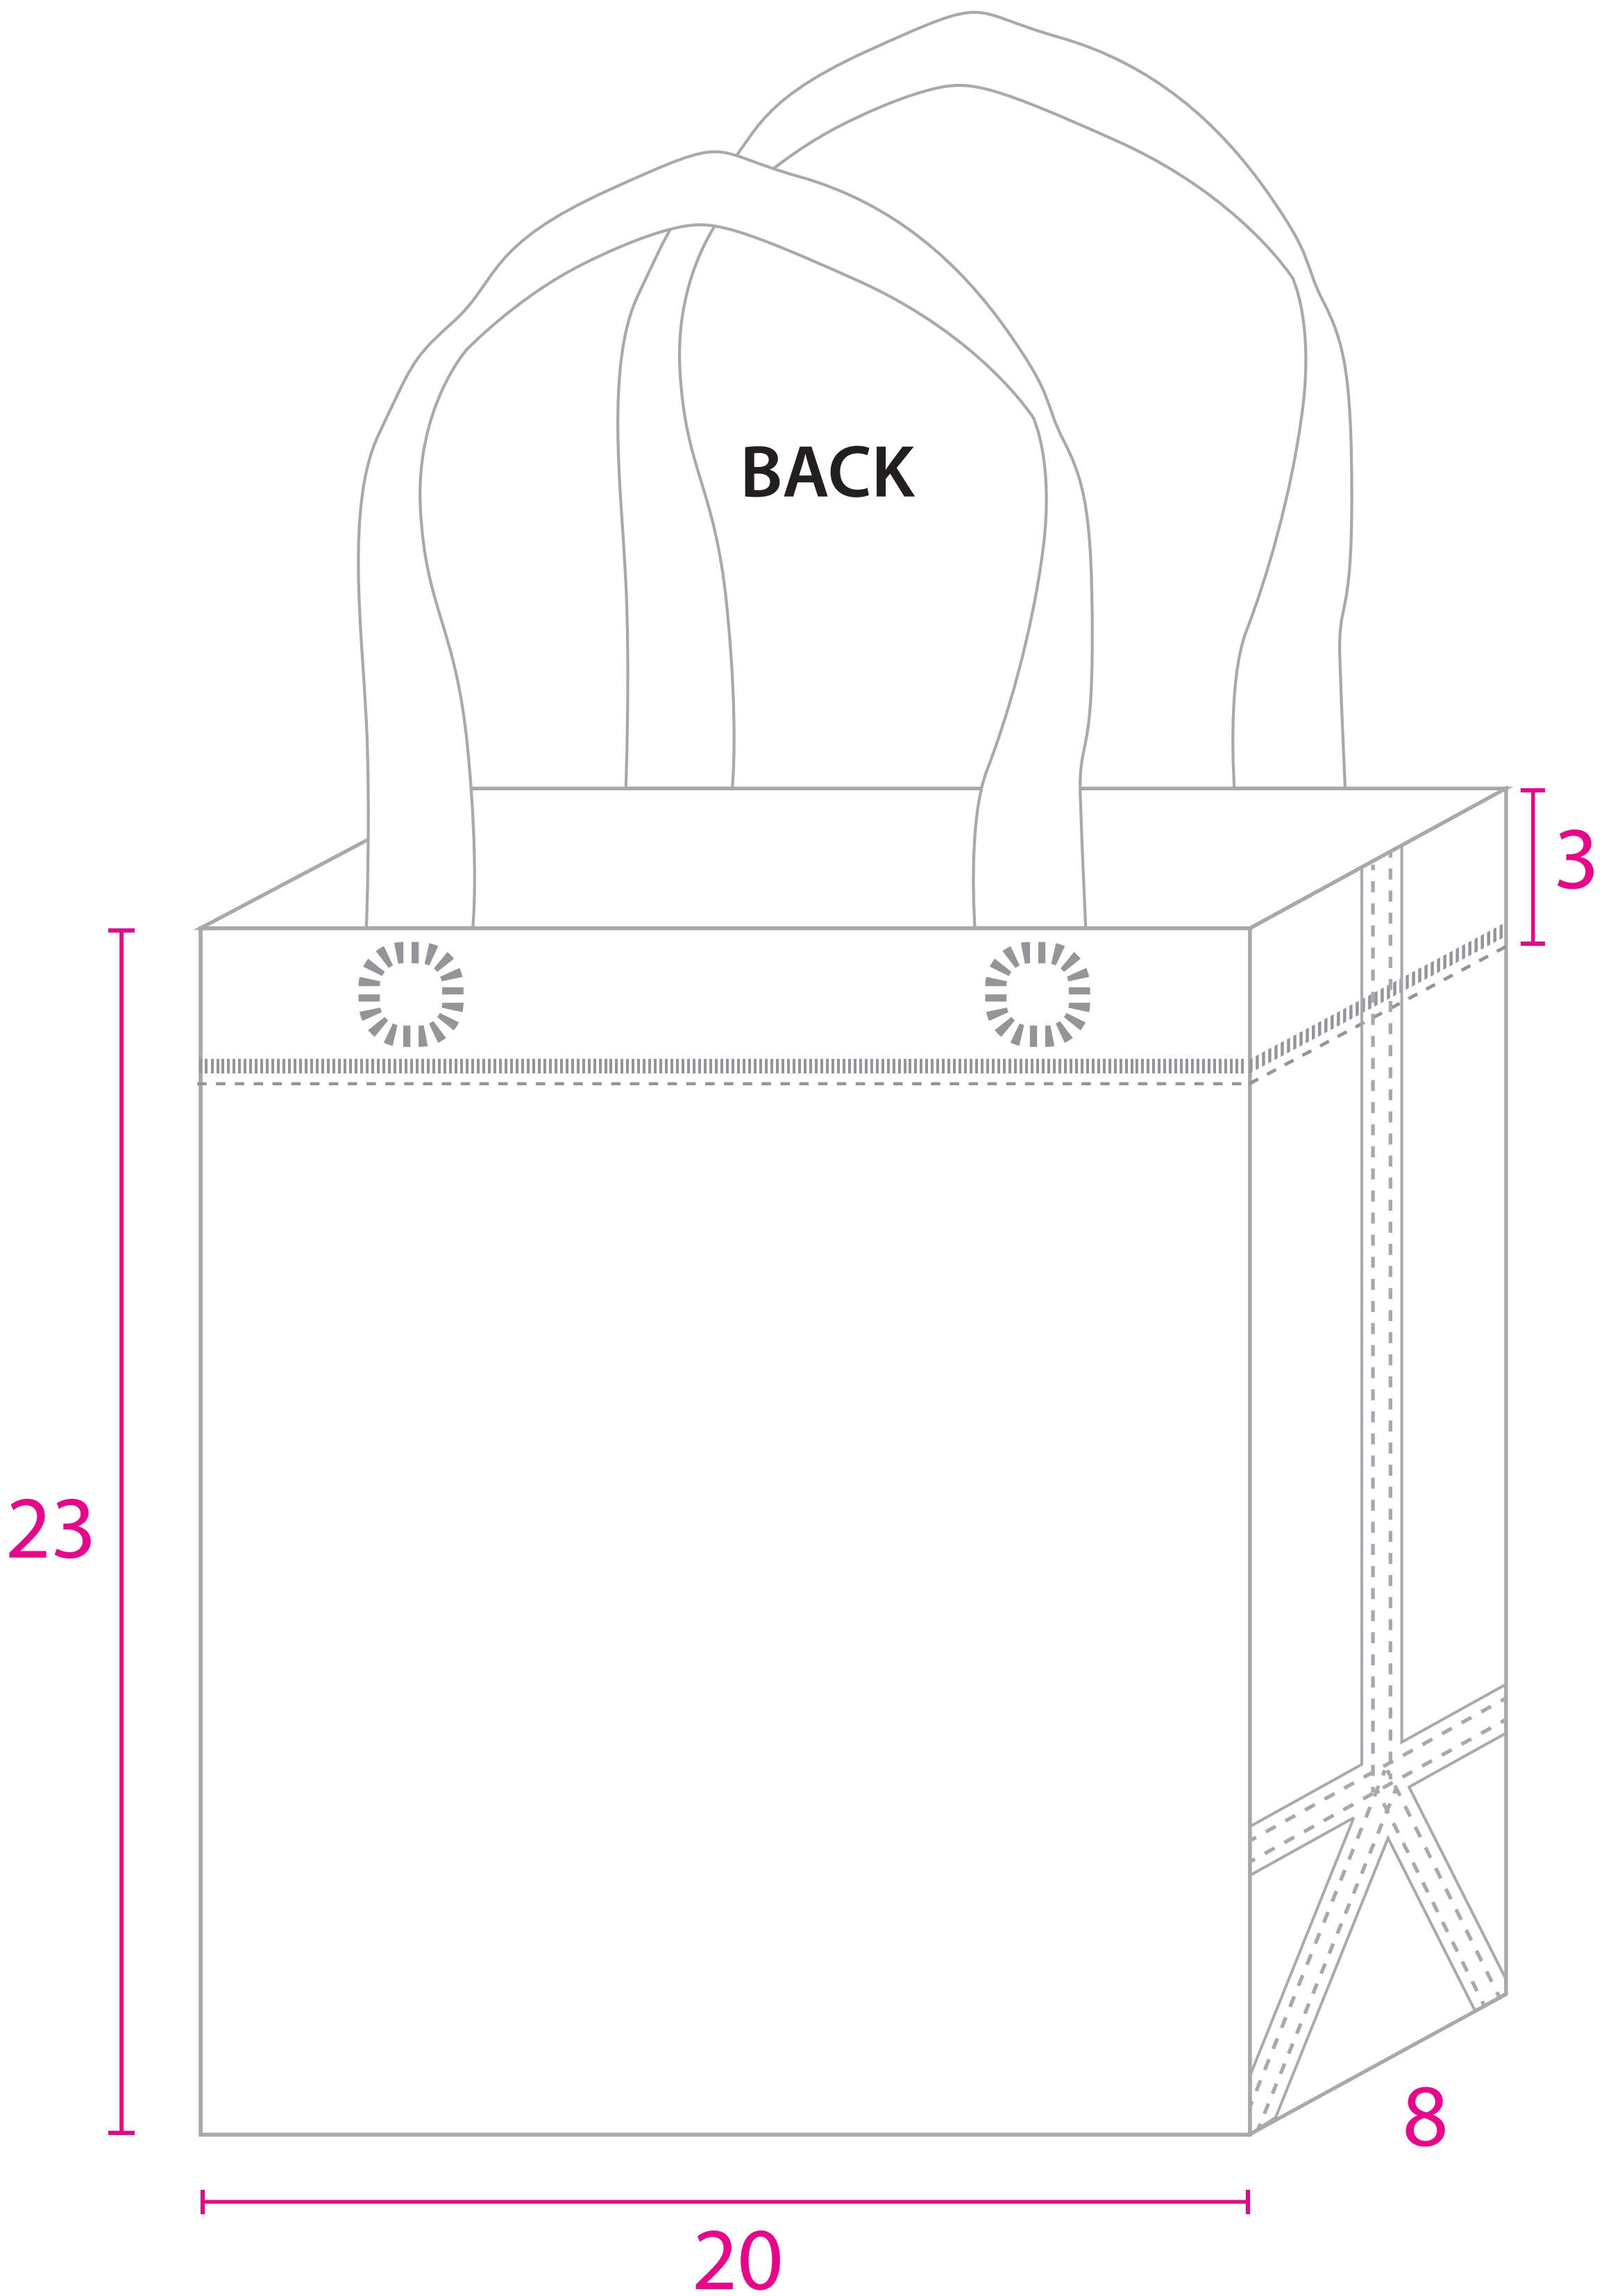

NR51A CUSTOM MADE

TERMS

- * Artwork must Sharp & Clear.
- * Expend all fonts (No live font)
- * Make sure on bag & Open view ia same design.

Safety Area

Please make sure all the Importants information are within the Safety Area

OPEN VIEW