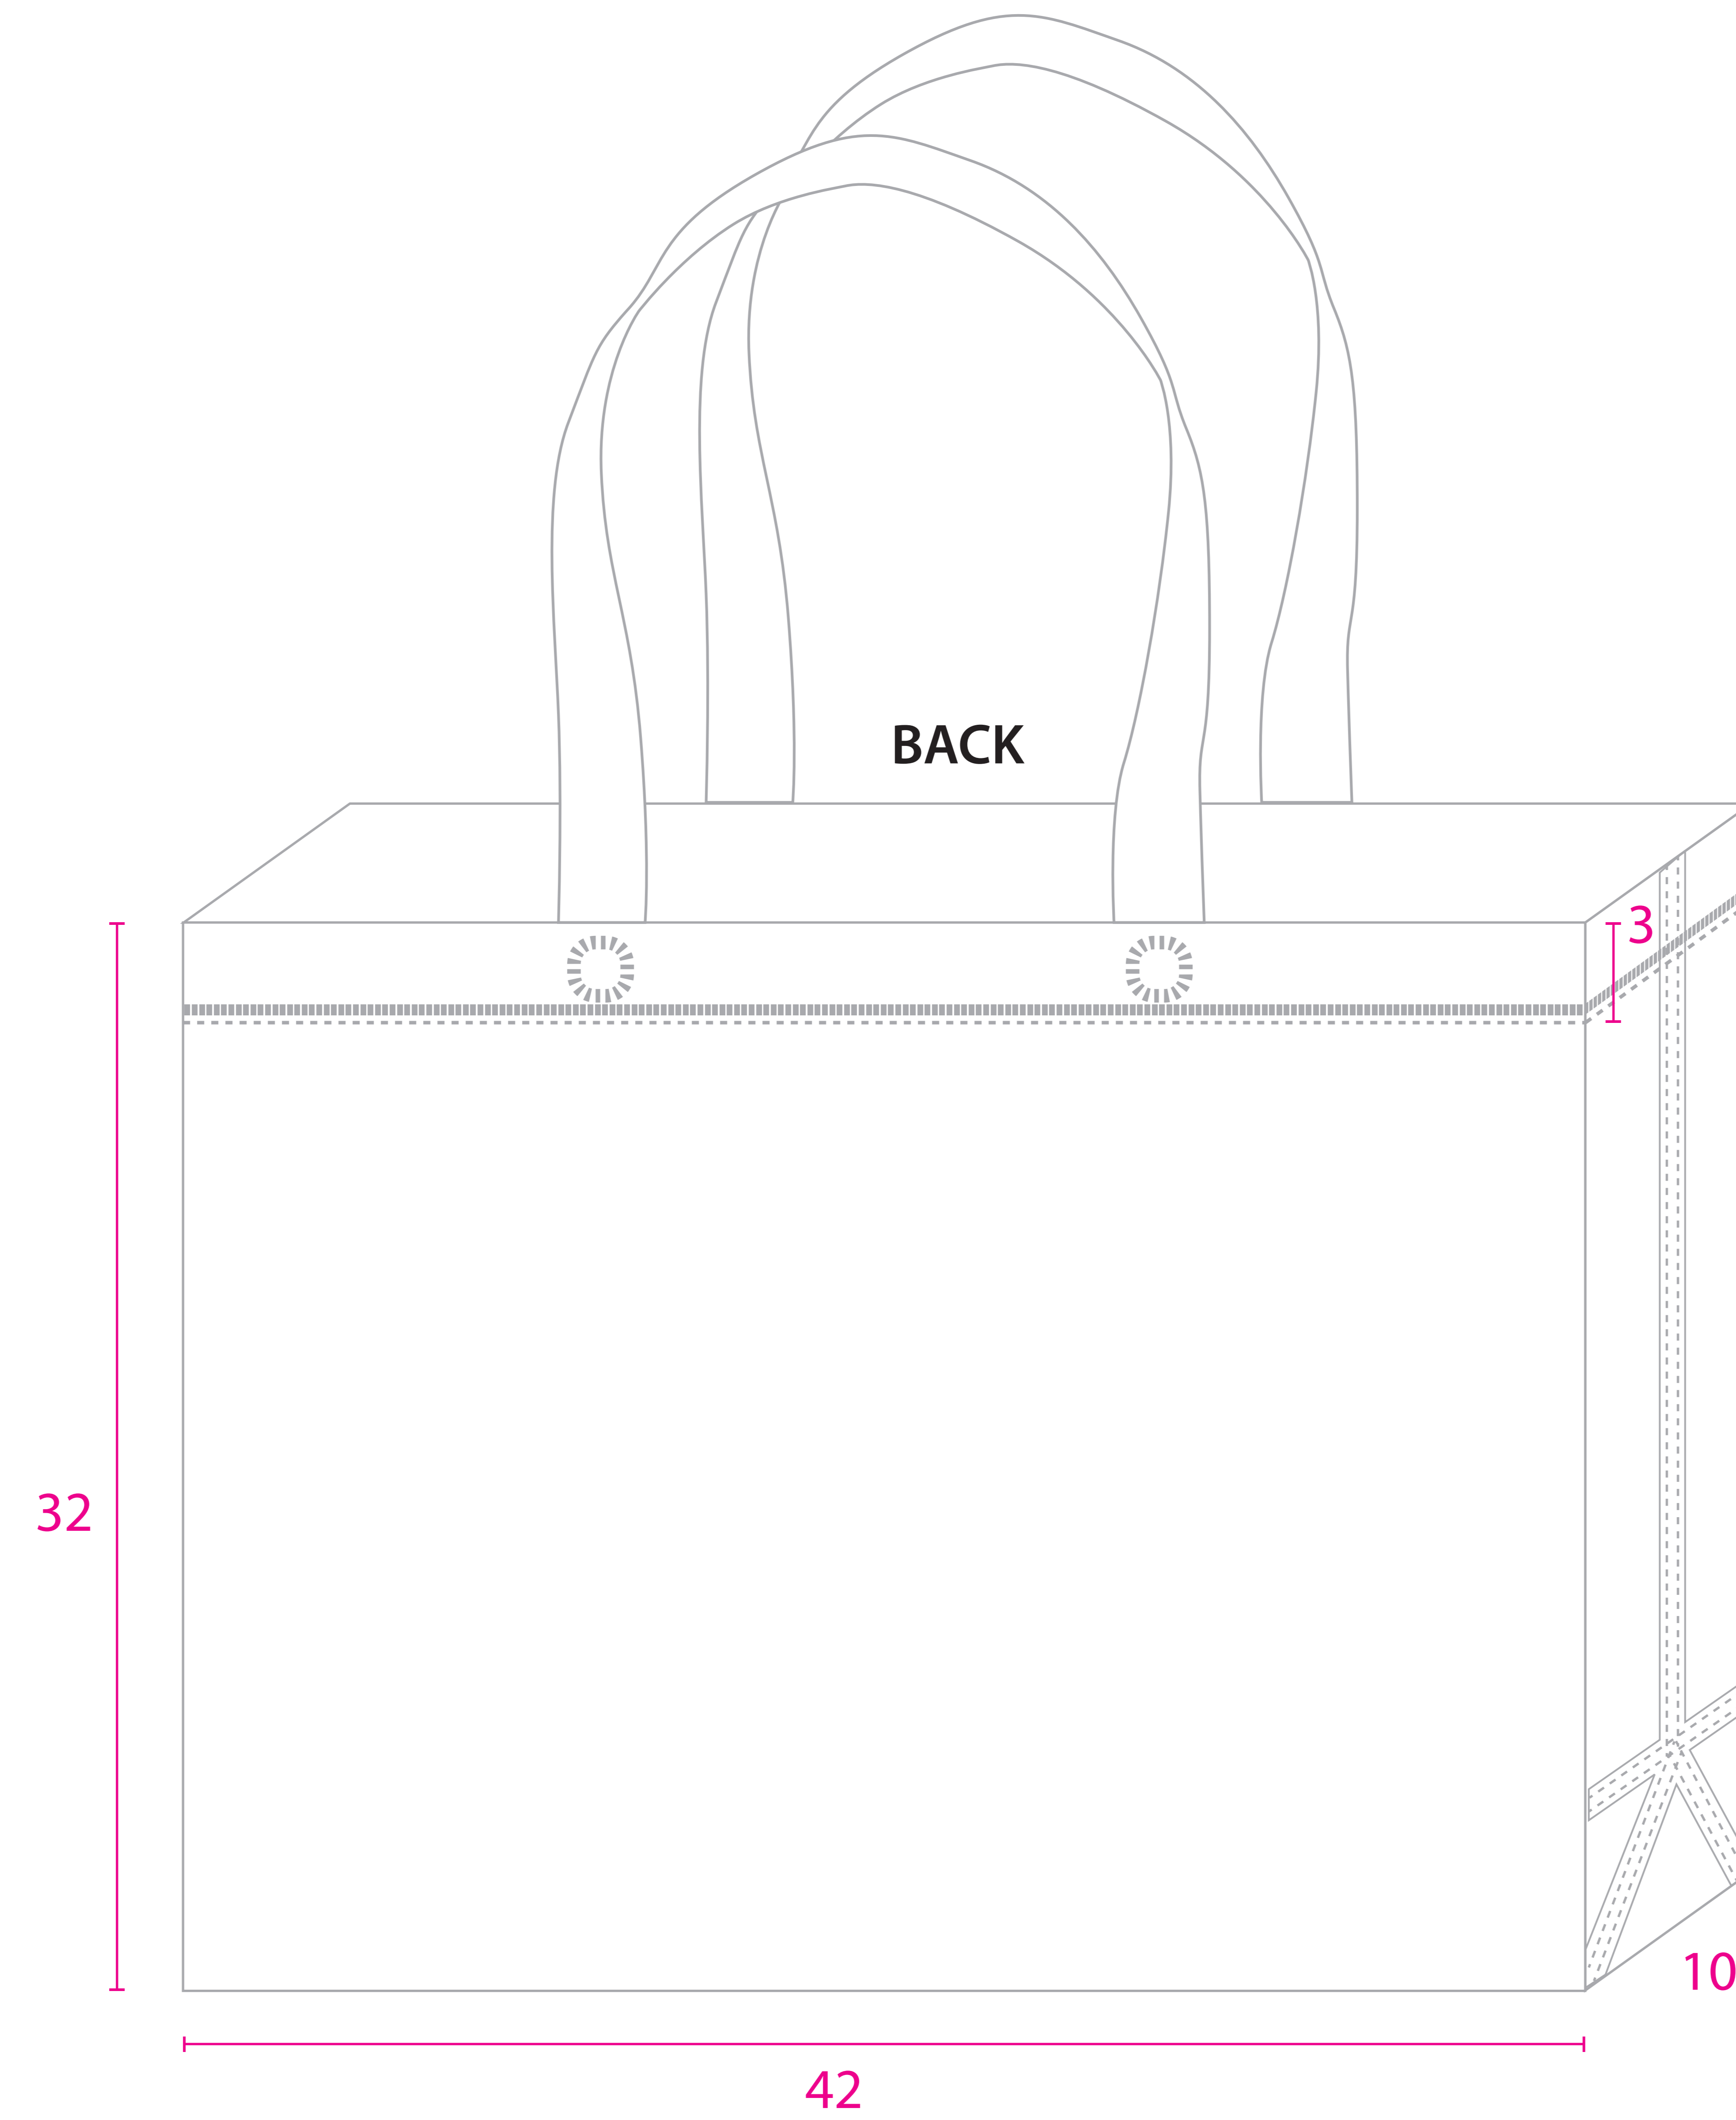

NR31A CUSTOM MADE

TERMS

- * Artwork must Sharp & Clear.
- * Expend all fonts (No live font)
- * Make sure on bag & Open view ia same design.

Safety Area

Please make sure all the Importants information are within the Safety Area

OPEN VIEW