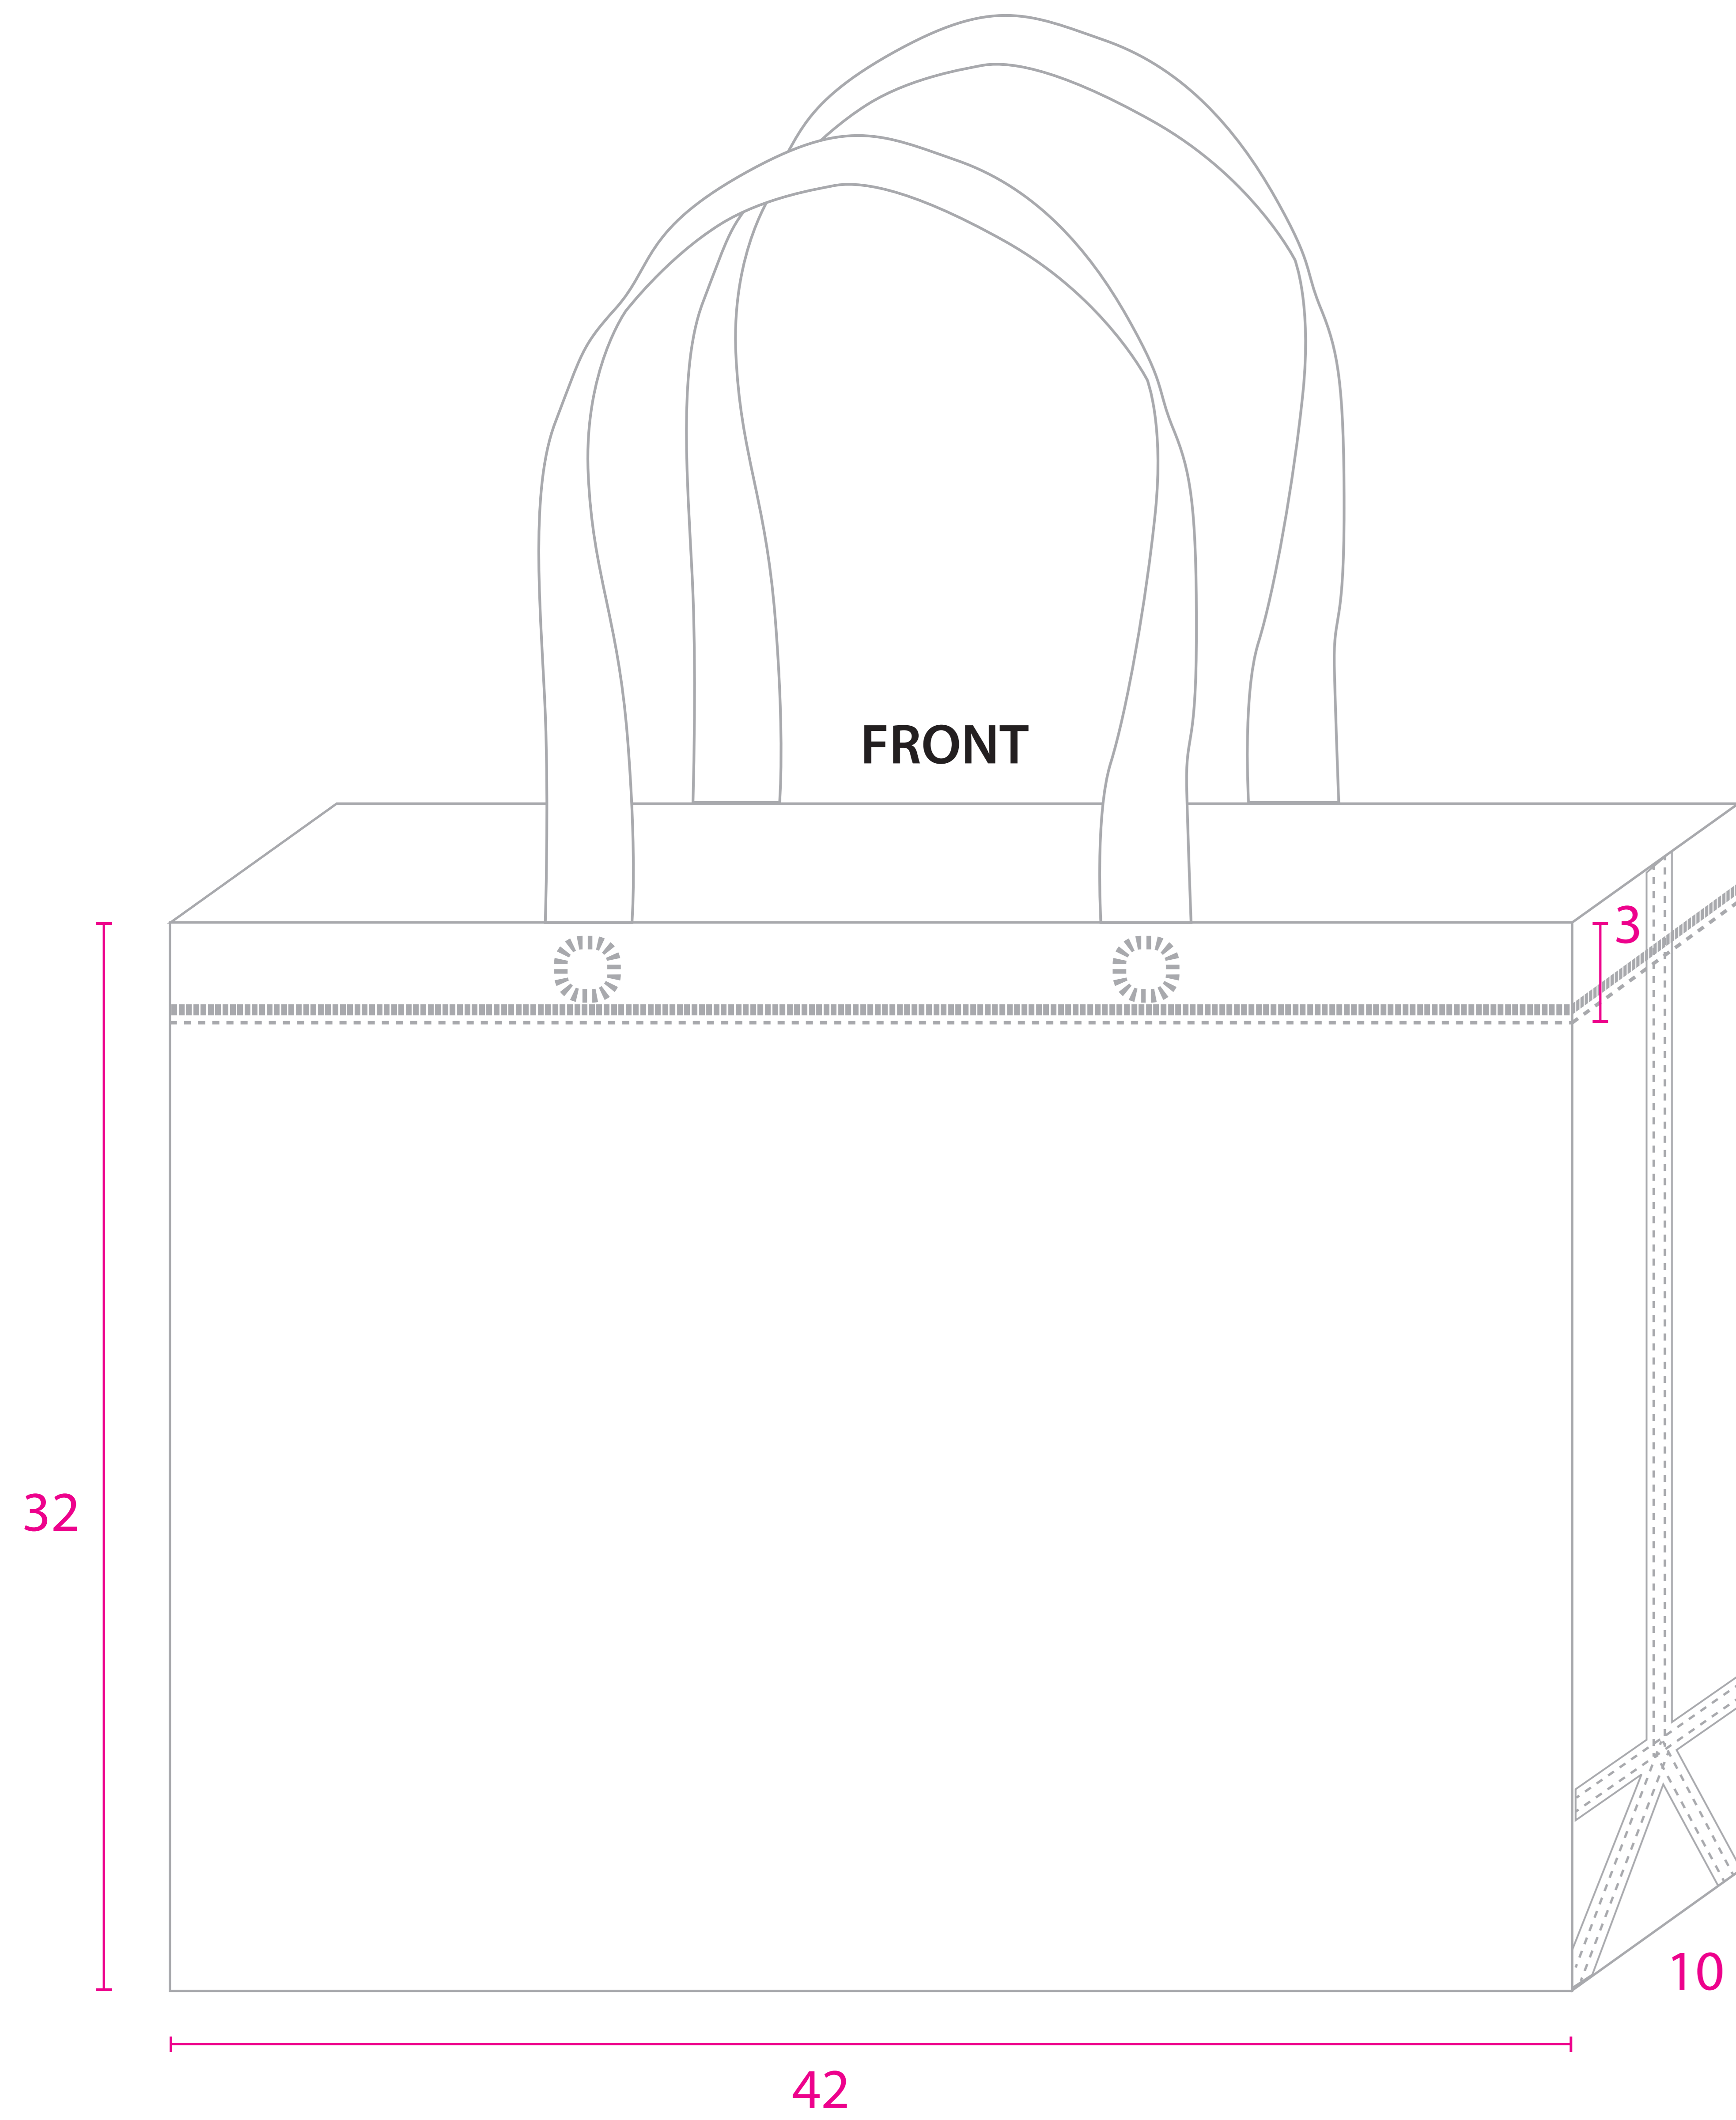

NR31A CUSTOM MADE

TERMS

- * Artwork must Sharp & Clear.
- * Expend all fonts (No live font)
- * Make sure on bag & Open view ia same design.

Safety Area

Please make sure all the Importants information are within the Safety Area

OPEN VIEW