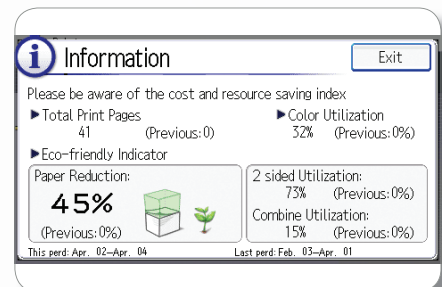

High-end scanning

Scanning capabilities include colour scanning, and scan to email, folder and USB. For compliance procedures, use Scan to PDF to create a digitally signed PDF. With the reduce/enlarge scan function you can adapt the paper size. You can scan only printed sides of one-sided and two-sided mixed originals with enhanced batch scan.

Efficiency that communicates

The MP 305SP/MP 305SPF has the ability to show individual user's printing results helping them to better understand their printing behavior that highlights the amount of pages that they have printed, the colour ratio of the documents that they have output as well as the duplex and combined print ratio which details the overall paper savings that they have achieved. Users can use this information to more effectively manage their printing resources, minimize their environmental impact and save additional paper and cost.