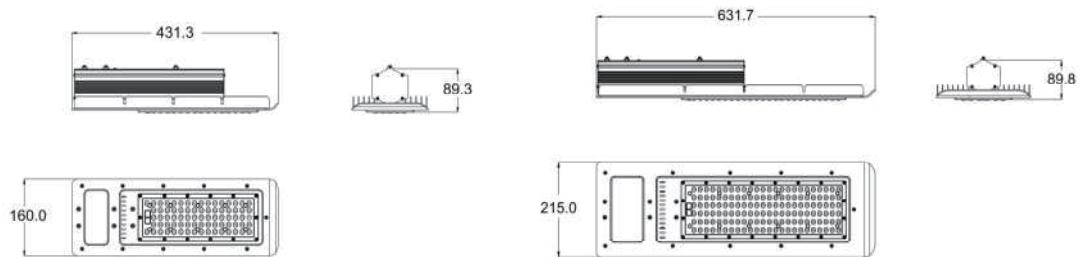

# LED Street Light

Model : S3087 / S3168

Part No.	S3087	S3168
Color	Cold White / Natural White / Warm White	
Wattage	75W	150W
Color Temperature	5000K / 4000K / 3000K	
CRI	>80	
Lumens@55°C	8700(5000K)	16800(5000K)
Projection Angle	140° x 75°	
Dimension	160mm(W) x 431.3mm(L) x 89.3mm(H)	215mm(W) x 631.7mm(L) x 89.8mm(H)
Weight	3200G ± 100G	5100G ± 100G
Warranty	2 Year	
Power Requirement	50/60Hz AC100-240V 0.312A@240V	50/60Hz AC100-240V 0.625A@240V