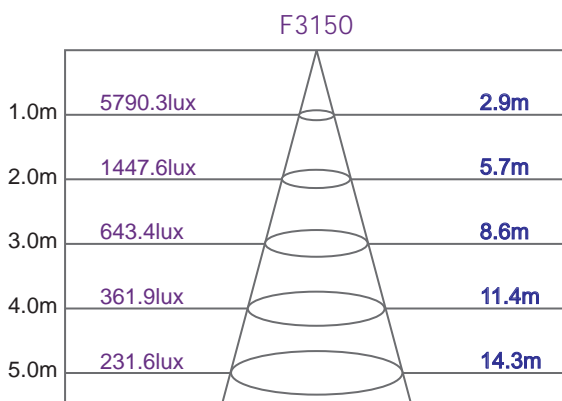

Note: *Product specifications are for reference only.

*We reserve the right to change specifications without notice.