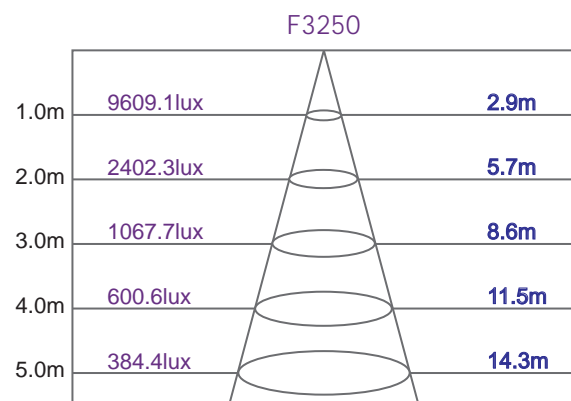

Note: *Product specifications are for reference only.

*We reserve the right to change specifications without notice.