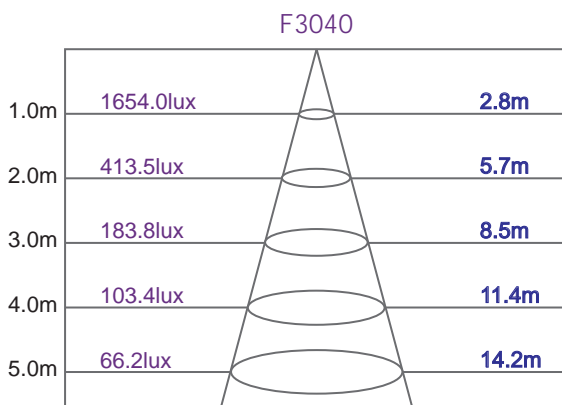

Note: *Product specifications are for reference only.

*We reserve the right to change specifications without notice.