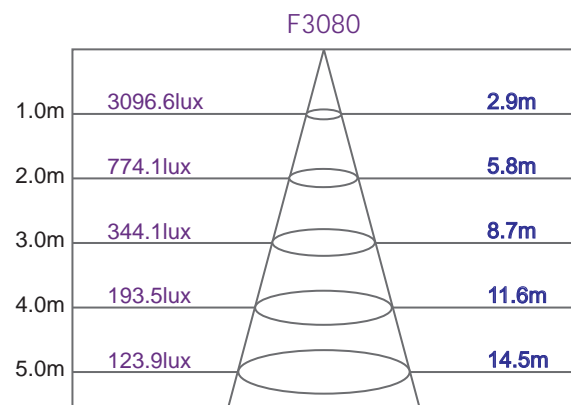

Note: *Product specifications are for reference only.

*We reserve the right to change specifications without notice.