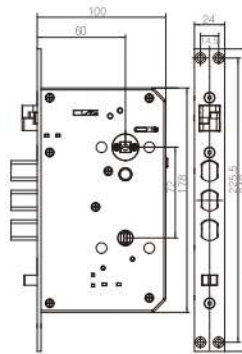

PUSH & PULL LOCK

■ Product Dimension	: 420mm*72mm*65mm
■ Finishing	: Gold & Black + Red Copper & Black + Silver & Black
■ Material	: Zinc Alloy : Card Type: Mifare1, S50 Encrypted (Kaadas Exclusive) : Fingerprint Sensor: Semiconductor (Sweden FPC Fingerprint Sensor) : Keypad Type: Touchpad
■ Lock Type	: EN Stainless Steel Mortise Lock (Hole to Hole: 72mm, Backset: 60mm & 70mm)
■ Cylinder Type	: Super Grade B
■ Authentication	: Pin Number: 6-12 digit : No of Master Pin Code: 1 user only : No of Pin Code Registration: Up to 10 users : No of RFID Card Registration: Up to 100 users : No of Fingerprint Registration: Up to 100 users : No of Mechanical Key Combination: 2 keys
■ Installation	: Door Thickness: 35- 60mm (Default), 60-90mm (Optional) : Door Opening Direction: Universal Direction : Door Type: Wooden Door, Security Door & others
■ Power Supply	: Battery: AA Alkaline Battery : Battery Capacity: 4*AA Batteries or 8*AA Batteries : Working Voltage: DC 6V : Battery Life: 1 year* (*1 year: May be less depending on actual usage) : Emergency Power Supply: 5V Micro USB Power Bank : Low Battery Alert: YES