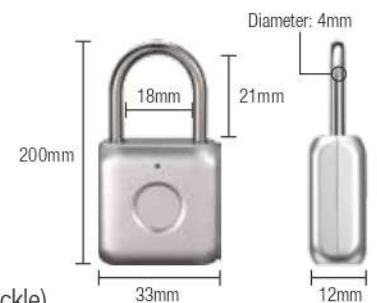

*Warranty: 2 years (*Must According to Kaadas's Terms & Conditions)

R6-5K

M100