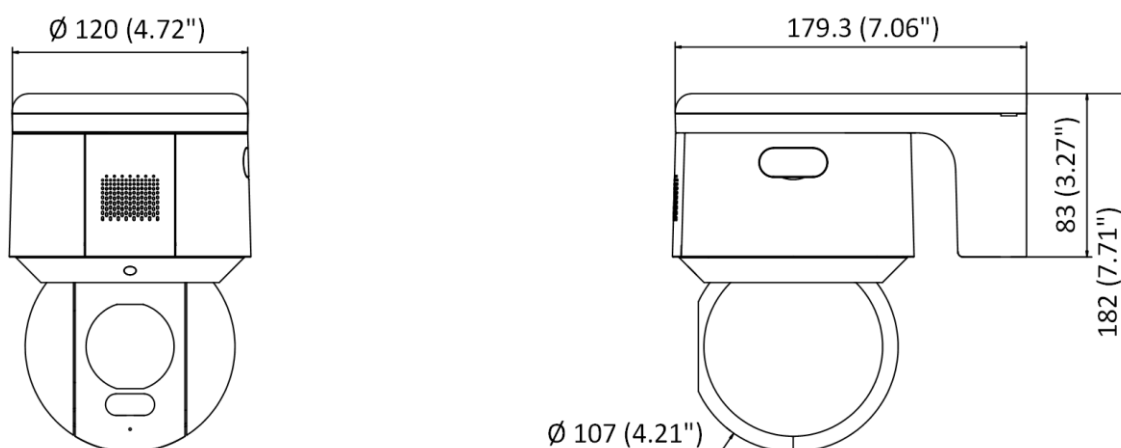

Dimension

Unit: mm (inch)

Available Model

DS-2DE3A400BW-DE(F1)(S5)
DS-2DE3A400BW-DE(F1)(S5)(B)

Accessory

Included

Power adapter

Distributed by