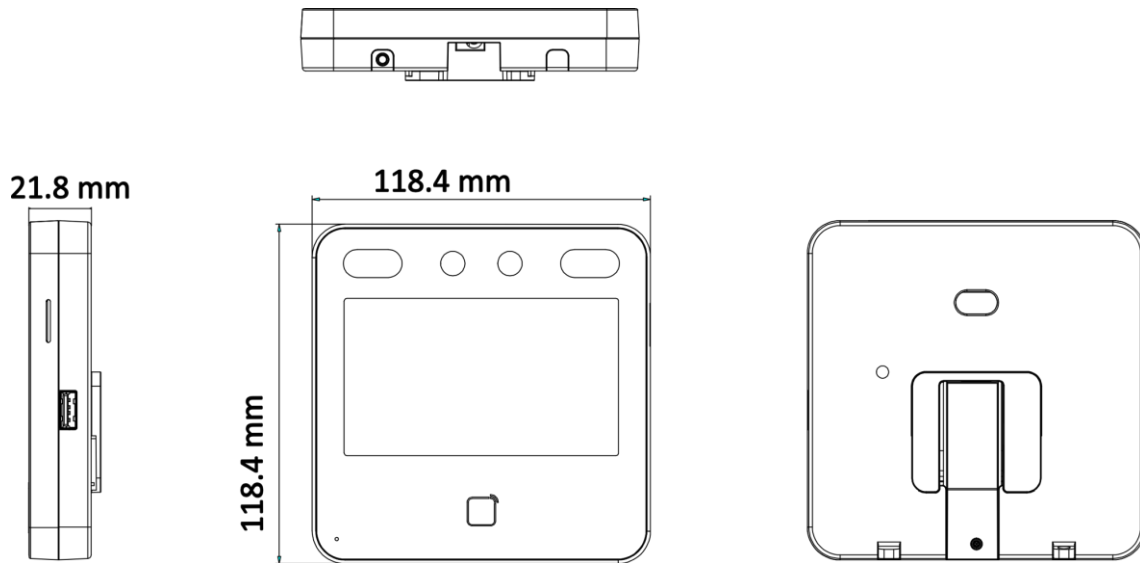

Application environment	Indoor
Installation	Wall Mounting; Base Mounting
Language	English, Spanish (South America), Arabic, Thai, Indonesian, Russian, Vietnamese, Portuguese (Brazil), Korean; Japanese

▪ Available Model

DS-K1T343EX

▪ Dimension