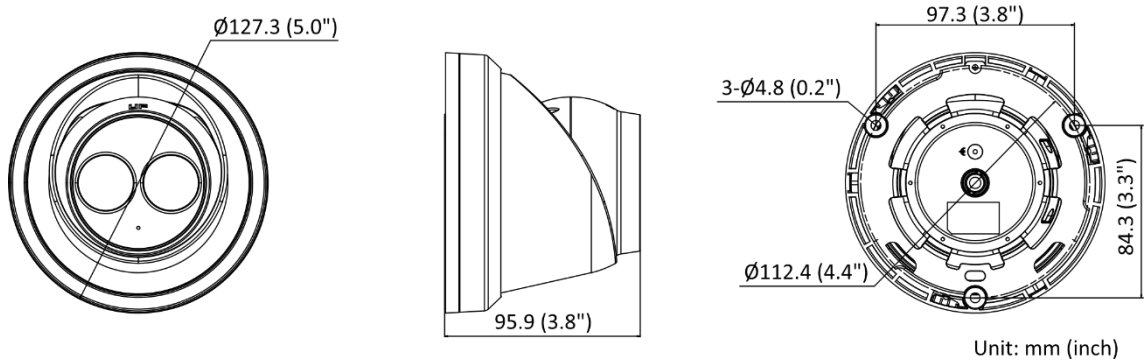

Level	Description
Top-level protection	Hikvision products at this level are equipped for use in areas where professional anti-corrosion protection is a must. Typical application scenarios include coastlines, docks, chemical plants, and more.
Moderate protection	Hikvision products at this level are equipped for use in areas with moderate anti-corrosion demands. Typical application scenarios include coastal areas about 2 kilometers (1.24 miles) away from coastlines, as well as areas affected by acid rain.
No specific protection	Hikvision products at this level are equipped for use in areas where no specific anti-corrosion protection is needed.

▪ Dimension

▪ Accessory

▪ Optional

DS-1271ZJ-130-TRL Pendant Mount	DS-1276ZJ-SUS (Black) Corner Mount	DS-1281ZJ-M (Black) Inclined Ceiling Mount	DS-1275ZJ-SUS Vertical Pole Mount	DS-1271ZJ-130-TRL (Black) Pendant Mount
DS-1280ZJ-DM8 (Black) Junction Box	DS-1281ZJ-M Inclined ceiling mount	DS-1273ZJ-130B-TRL Wall mount	DS-1276ZJ-SUS Corner mount	DS-1275ZJ-SUS (Black) Vertical Pole Mount