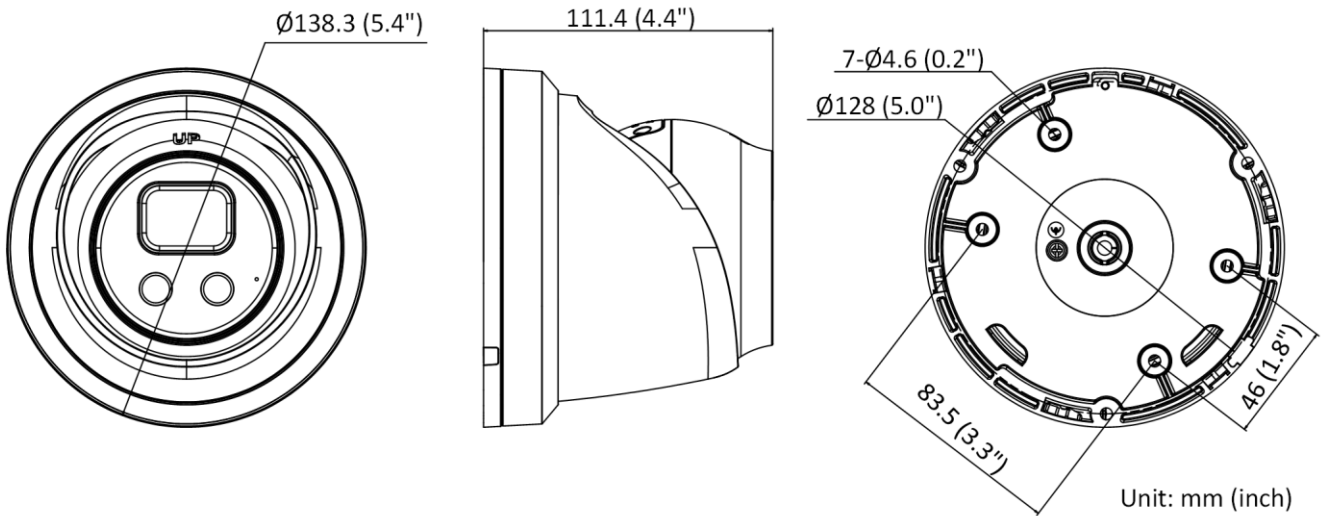

▪ **Dimension**

▪ **Accessory**

▪ **Optional**

DS-1276ZJ-SUS Corner Mount	DS-1275ZJ-SUS Vertical Pole Mount	DS-1271ZJ-140 Pendant Mount	DS-1280ZJ-DM21 Junction Box	DS-1276ZJ-SUS (Black) Vertical Pole Mount
DS-1275ZJ-SUS (Black) Vertical Pole Mount	DS-1273ZJ-140B Wall Mount	DS-1273ZJ-140 Wall Mount	DS-1273ZJ-140 (Black) Wall Mount