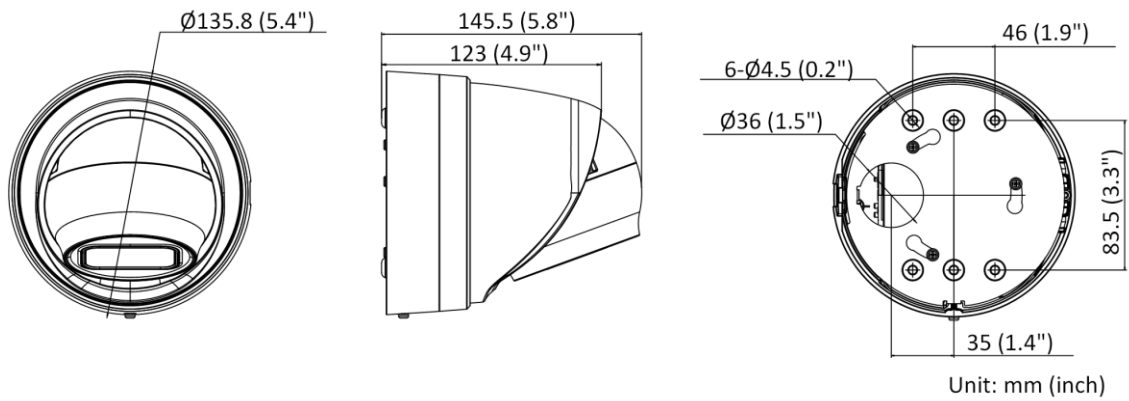

▪ **Dimension**

▪ **Accessory**

▪ **Optional**

DS-1473ZJ-135B	DS-1475ZJ-SUS	DS-1473ZJ-135	DS-1471ZJ-135	DS-1476ZJ-SUS
Wall Mount	Vertical Pole Mount	Wall Mount	Pendant Mount	Corner Mount