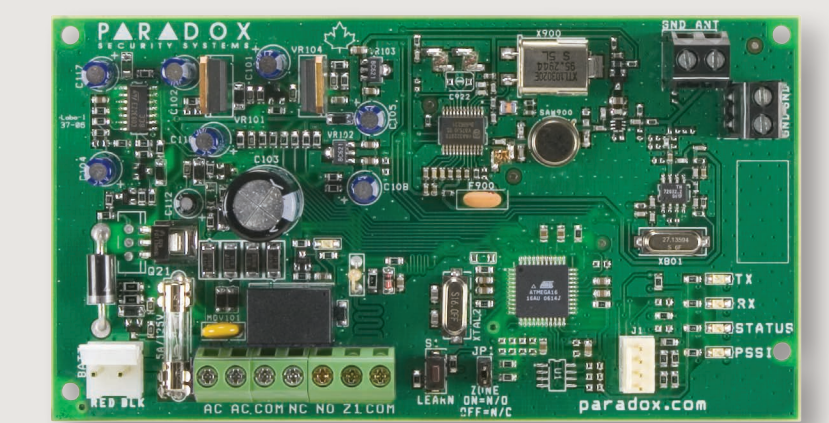

MG6250 GPRS/GSM CONSOLE

MG6250
2-Partition 64-Zone Wireless
Console with GPRS/GSM

K37
32-Zone Wireless
Fixed LCD Keypad

K32RF
32-Zone Wireless LED
Keypad Module

REMOTES

REM15
Remote Control with
Backlit Buttons

REM2
2-Way Remote
Control with Backlit

REM101
Emergency/
Panic Remote Control

MOTION DETECTORS

PMD75
Digital Dual-Optic
High-Performance PIR
(40kg/90lb True Pet Immunity)

PMD85
Outdoor Digital Dual-Optic
High-Performance PIR
(40kg/90lb True Pet Immunity)

PMD2P
Analog Single-Optic PIR
(18kg/40lb Pet Immunity)

DOOR CONTACTS

DCT10
2-Zone
Long-Range
Door Contact

DCTXP2
2-Zone
Wireless
Door Contact

DCT2
Ultra-Small
Door Contact

EXPANSION MODULES

2WPGM
2-Way Wireless PGM

RPT1
Wireless Repeater Module

ACCESSORIES

SD360
Ceiling-Mount Smoke Detector
(by Everyday)

WH588P*
Wireless Heat Detector

WC588P*
Wireless Carbon
Monoxide Detector

SR130
Wireless Outdoor Siren
with Built-in Strobe Light