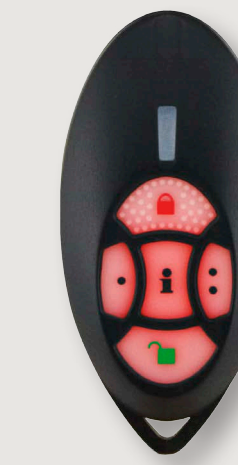

MG6250 GPRS/GSM CONSOLE

MG6250
2-Partition 64-Zone Wireless
Console with GPRS/GSM

K37
32-Zone Wireless
Fixed LCD Keypad

K32RF
32-Zone Wireless LED
Keypad Module

REMOTES

REM15
Remote Control with
Backlit Buttons

REM2
2-Way Remote
Control with Backlit

REM101
Emergency/
Panic Remote Control

MOTION DETECTORS

PMD75
Digital Dual-Optic
High-Performance PIR
(40kg/90lb True Pet Immunity)

PMD85
Outdoor Digital Dual-Optic
High-Performance PIR
(40kg/90lb True Pet Immunity)