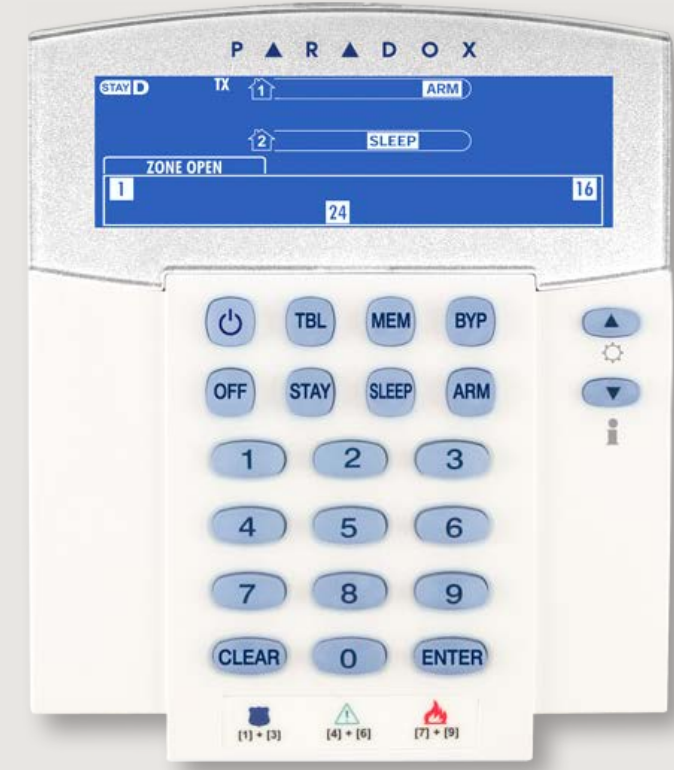

MG6250 GPRS/GSM CONSOLE

MG6250
2-Partition 64-Zone Wireless
Console with GPRS/GSM

K37
32-Zone Wireless
Fixed LCD Keypad

K32RF
32-Zone Wireless LED
Keypad Module

REMOTES

REM15
Remote Control with
Backlit Buttons

REM2
2-Way Remote
Control with Backlit

REM101
Emergency/
Panic Remote Control

MOTION DETECTORS

PMD75
Digital Dual-Optic
High-Performance PIR
(40kg/90lb True Pet Immunity)

PMD85
Outdoor Digital Dual-Optic
High-Performance PIR
(40kg/90lb True Pet Immunity)