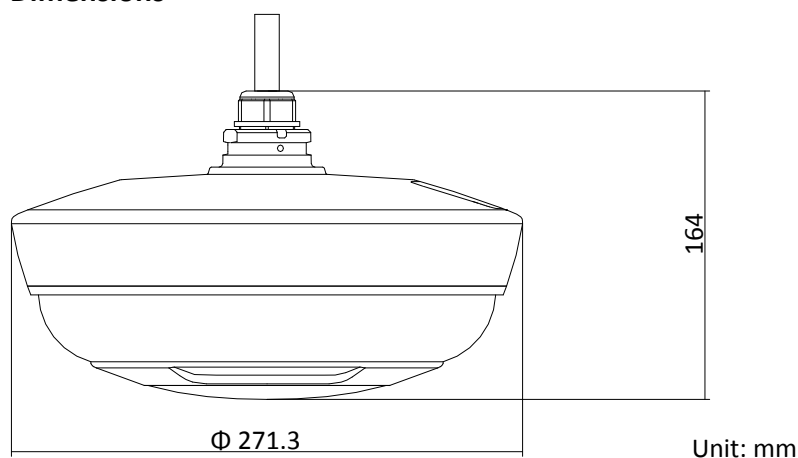

General	
Power	12 VDC, 3.33 A & Hi-PoE, 42.5 to 57 VDC, 1.41 A Max.21 W (Max. 7 W for IR)
Working Temperature	-30°C to 65°C (-22°F to 149°F), with heater on
Working Humidity	≤ 90%
Protection Level	IP66, TVS 4000V Lightning Protection, Surge Protection and Voltage Transient Protection
Material	PC & Aluminum alloy
Dimensions	Φ 271.3 mm × 164 mm (Φ 10.68" × 6.46")
Weight	Approx. 2.5 kg (5.51 lb.)

Available Model

DS-2PT5306IZ-DE(4mm), 12 VDC & Hi-PoE

▪ Typical Application

Hikvision products are classified into three levels according to their anti-corrosion performance. Refer to the following description to choose for your using environment.

This model has NO SPECIFIC PROTECTION.

Level	Description
Top-level protection	Hikvision products at this level are equipped for use in areas where professional anti-corrosion protection is a must. Typical application scenarios include coastlines, docks, chemical plants, and more.
Moderate protection	Hikvision products at this level are equipped for use in areas with moderate anti-corrosion demands. Typical application scenarios include coastal areas about 2 kilometers (1.24 miles) away from coastlines, as well as areas affected by acid rain.
No specific protection	Hikvision products at this level are equipped for use in areas where no specific anti-corrosion protection is needed.

Dimensions