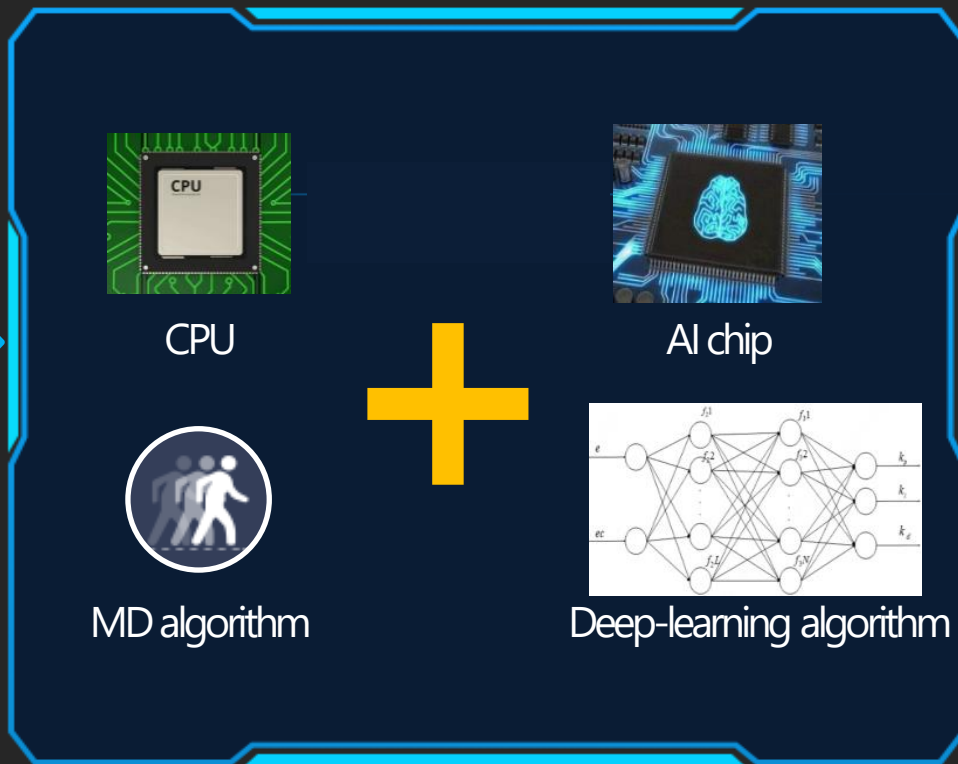

XVR5104H-I
XVR5108H-I
XVR5116H-I

What is SMD Plus?

SMD Plus, referred to as Smart Motion Detection Plus, which is an upgrading version of SMD that greatly improves the alarm accuracy by loading deep-learning algorithm. It analyzes person and vehicle shapes based on motion detection and **send alarms only when person and vehicle intrudes.**

Alarm filtered

Alarm triggered

What is SMD Plus?

10X Computing Power

Independent AI chip

More complicated model

Needs less pixels to recognize

Higher accuracy

More channels

Better real-time

Vehicle/ Person Alarm

What is SMD Plus?

- Chip: independent AI chip
- Algorithm: deep learning algorithm
- Applicable to outdoor and indoor scenario
- Accuracy: **up to 95%**

- Chip: CPU
- Algorithm: self-developed
- Applicable to outdoor scenario
- Accuracy: **85%** on average

- Algorithm: MD
- Accuracy: **30%** on average

What are the benefits of SMD Plus?

**False Alarm
Filter**