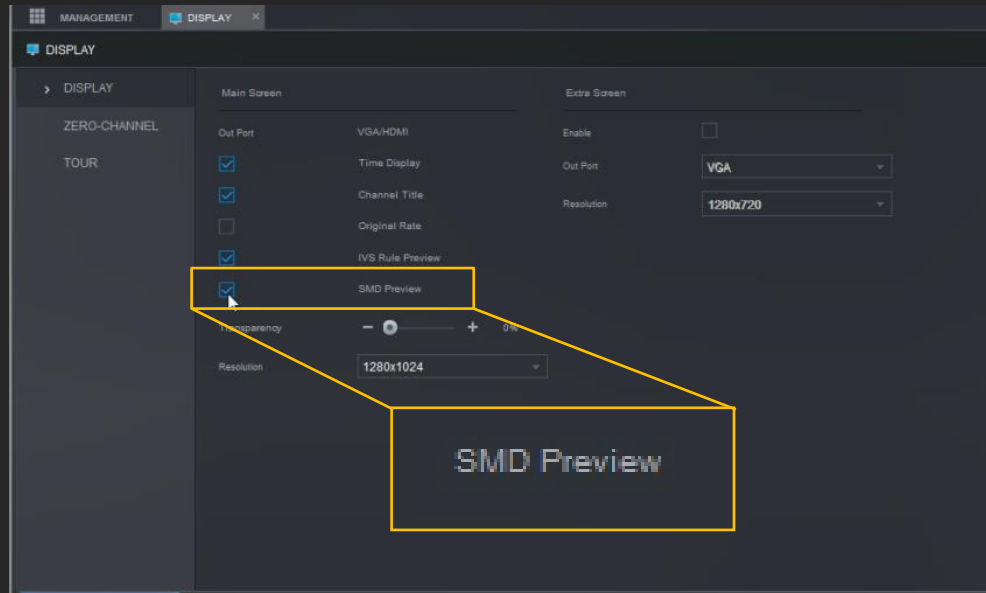

	SMD	SMD Plus	SMD	SMD Plus	SMD	SMD Plus	SMD	SMD Plus
Scenario Description	Entrance & Exit		Back Road		Office		Device Warehouse	
Time	Daytime		Daytime		Daytime		Night	
Sensitivity	High	High	High	High	High	High	High	High
False Alarm Rate	5%	4%	3%	0%	Nonsupport	0%	Nonsupport	0%
False Negatives Rate	0%	0%	2%	0%	Nonsupport	0%	Nonsupport	5%
Accuracy Rate	95%	96%	95%	100%	Nonsupport	100%	Nonsupport	95%

Quick Target Search

Extract and classify person and vehicles from massive video data, easy for end users to trace historical information and analyze. Person & Vehicle optional for playback to achieve quick target search, saving event retrieval time.

Alarm Visualization

SMD rule preview enables user to see the alarm more clearly

Real-time tracking box of SMD Plus provides more accurate tracking effect

Step1: Enable the SMD Preview

Step2: The tracking box will display when preview

DMSS Alarm Push

Newly added alarm target classification on DMSS, which shows it clearly that if there was **person or vehicle** trigger the MD alarm.

Coax/UTP

XVR5000/7000-I

Network

High Cost-efficiency

AI system