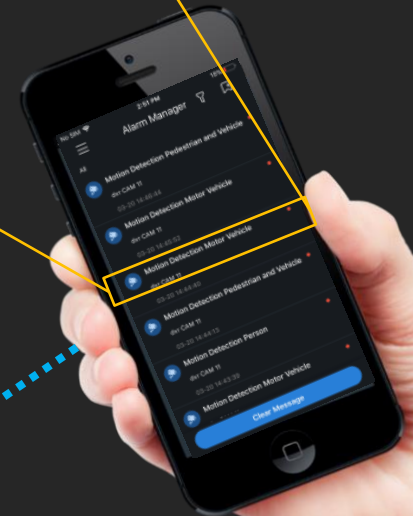

Alarm Visualization

SMD rule preview enables user to see the alarm more clearly

Real-time tracking box of SMD Plus provides more accurate tracking effect

Step1: Enable the SMD Preview

Step2: The tracking box will display when preview

DMSS Alarm Push

Newly added alarm target classification on DMSS, which shows it clearly that if there was **person or vehicle** trigger the MD alarm.

Coax/UTP

XVR5000/7000-I

Network

High Cost-efficiency

AI system

XVR-I

+

Conventional surveillance system

XVR-X

+

Upgrade

Seamless Upgrade

just change the XVR to achieve AI system upgrading