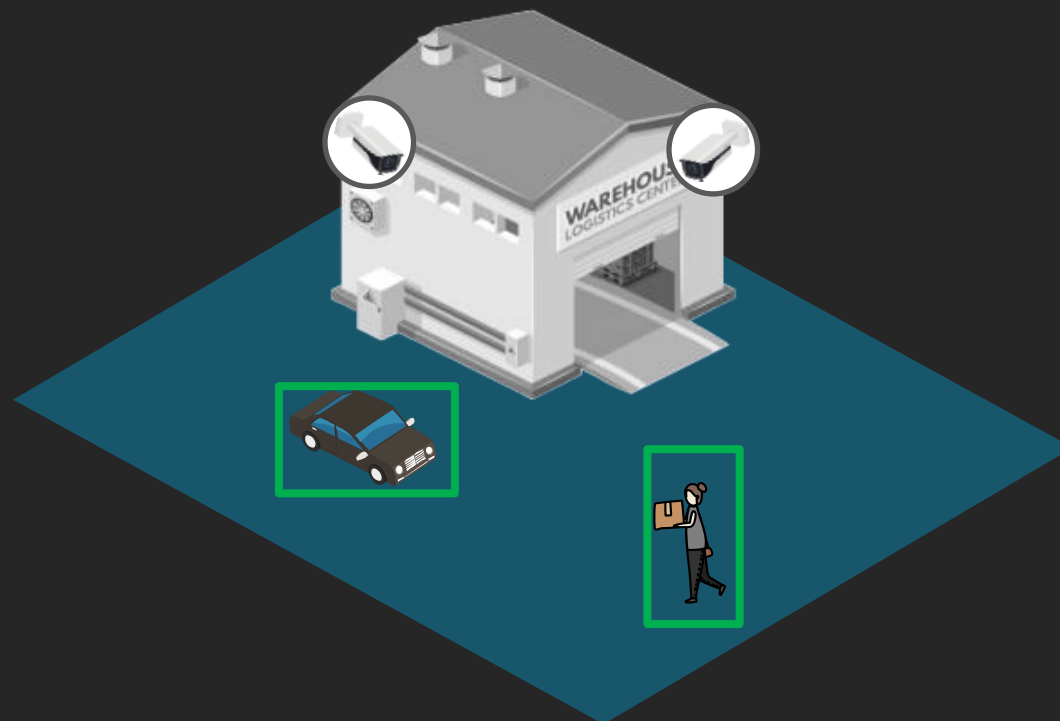

Quick Target Search

Extract and classify person and vehicles from massive video data, easy for end users to trace historical information and analyze. Person & Vehicle optional for playback to achieve quick target search, saving event retrieval time.