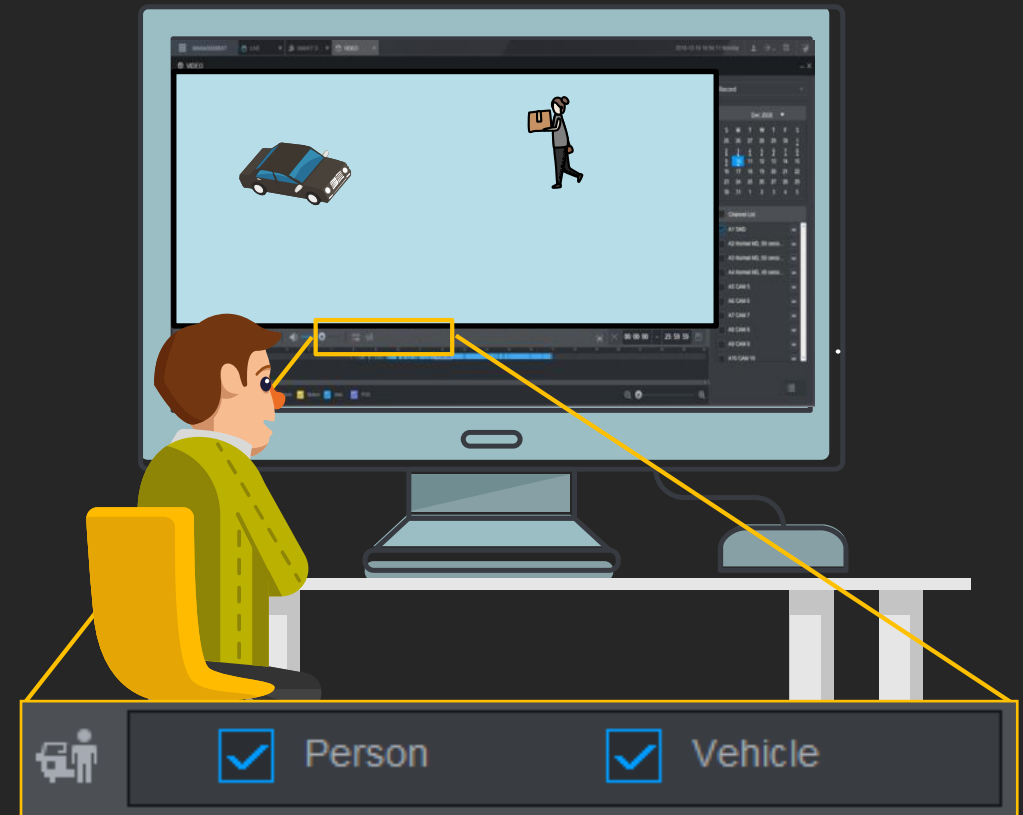

Quick Target Search

Extract and classify person and vehicles from massive video data, easy for end users to trace historical information and analyze. Person & Vehicle optional for playback to achieve quick target search, saving event retrieval time.