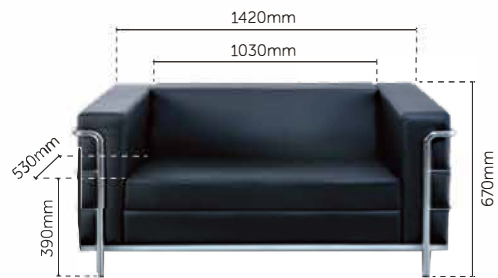

GRAB

SOFA SERIES

J 401 - Single Seater

J 402 - Double Seater

J 403 - Triple Seater

Side - 830mm