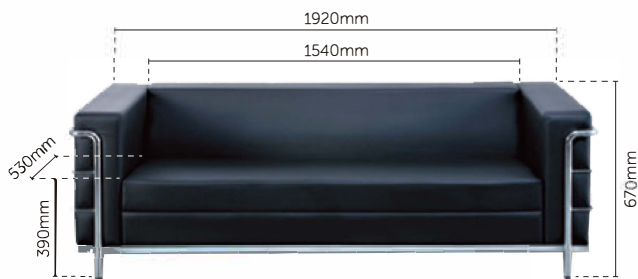

GRAB

SOFA SERIES

J 401 - Single Seater

J 402 - Double Seater

J 403 - Triple Seater

Side - 830mm