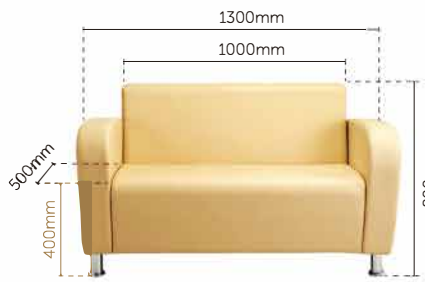

MIND

SOFA SERIES

J 821 - Single Seater

J 822 - Double Seater

J 823 - Triple Seater

J COFFEE TABLE 1

J COFFEE TABLE 2

Side - 740mm