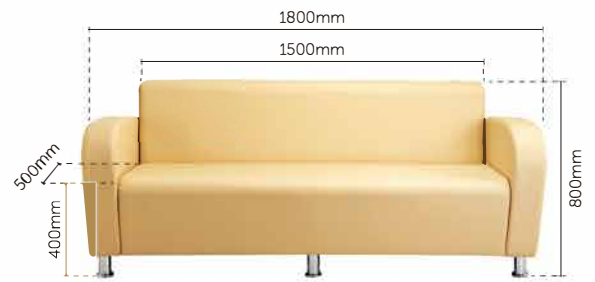

MIND

SOFA SERIES

J 821 - Single Seater

J 822 - Double Seater

J 823 - Triple Seater

J COFFEE TABLE 1

J COFFEE TABLE 2

Side - 740mm