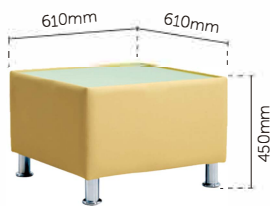

MIND

SOFA SERIES

J 821 - Single Seater

J 822 - Double Seater

J 823 - Triple Seater

J COFFEE TABLE 1

J COFFEE TABLE 2

Side - 740mm