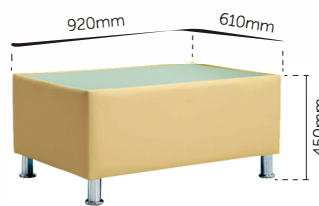

MIND

SOFA SERIES

J 821 - Single Seater

J 822 - Double Seater

J 823 - Triple Seater

J COFFEE TABLE 1

J COFFEE TABLE 2

Side - 740mm