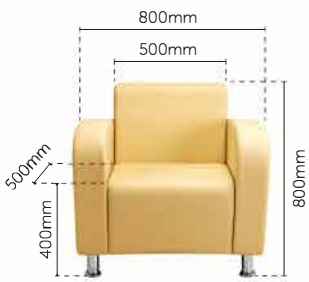

MIND

SOFA SERIES

J 821 - Single Seater

J 822 - Double Seater

J 823 - Triple Seater

J COFFEE TABLE 1

J COFFEE TABLE 2

Side - 740mm