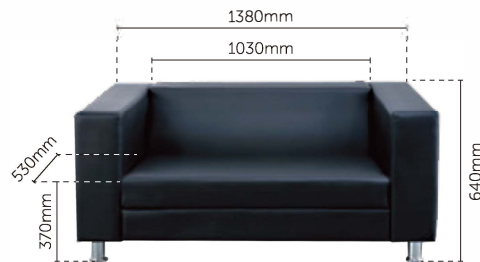

MOUNT

SOFA SERIES

J 301 - Single Seater

J 302 - Double Seater

J 303 - Triple Seater

Side - 780mm