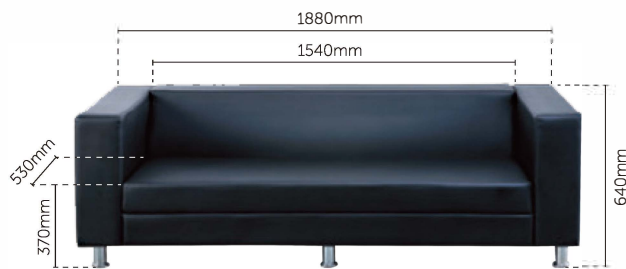

MOUNT

SOFA SERIES

J 301 - Single Seater

J 302 - Double Seater

J 303 - Triple Seater

Side - 780mm