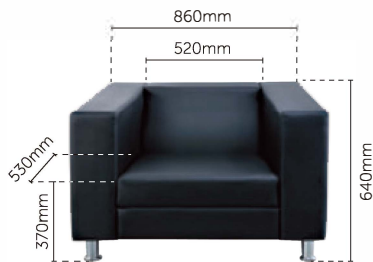

MOUNT

SOFA SERIES

J 301 - Single Seater

J 302 - Double Seater

J 303 - Triple Seater

Side - 780mm