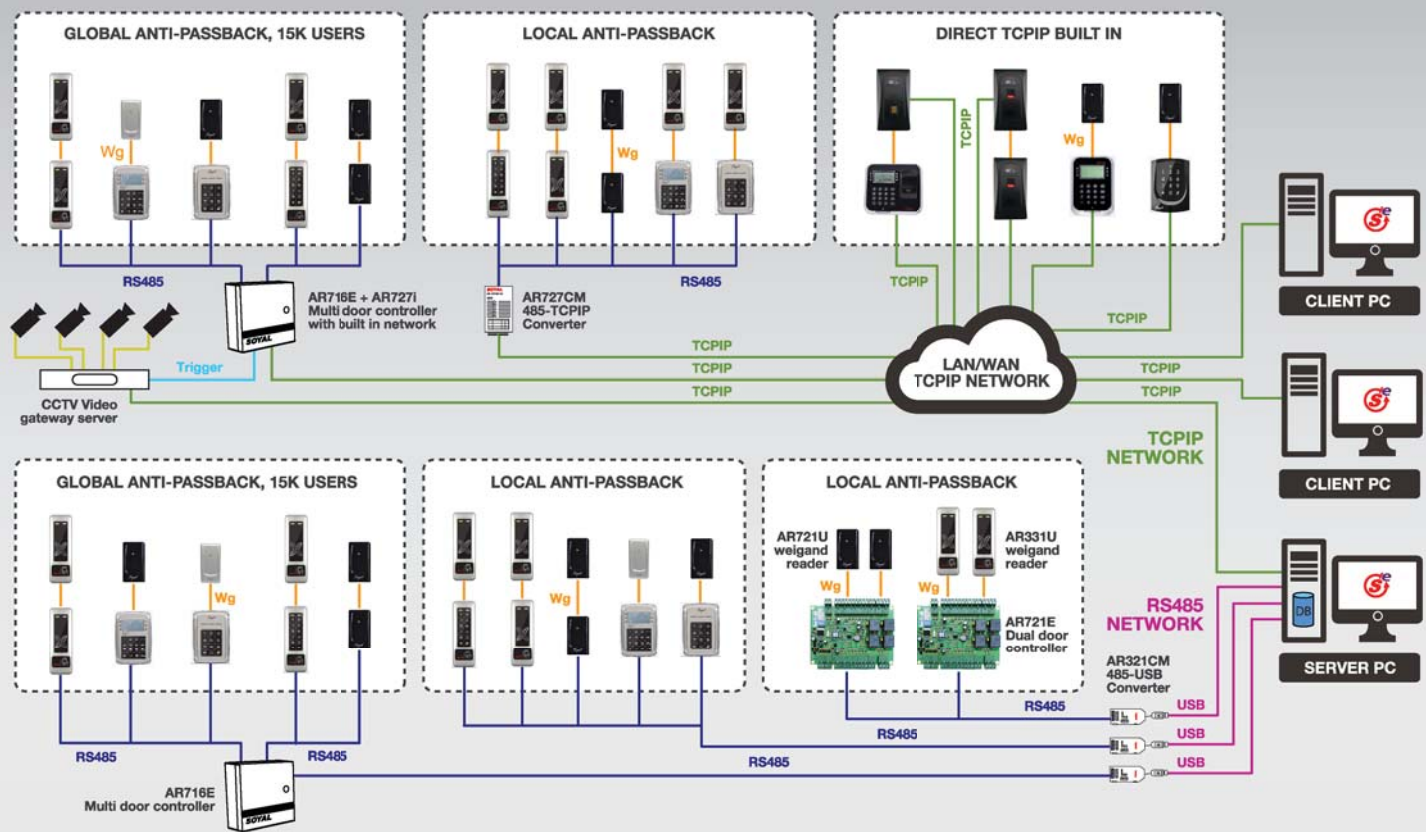

SilverBlack SERIES

Inspired,
Stylish,
Redefined...

Model	AR837EF	AR881EF	AR837E	AR327H	AR321H	AR331HT	AR331HS	AR725E	AR723H
Card user	16000	16000	16000	3000	3000	3000	3000	16000	1024
Event memory	32000	32000	32000	1500	1500	1500	1500	32000	1200
Access mode	9000 fingerprint Card Pin	9000 fingerprint Card	Card Pin	Card Pin	Card Pin	Card Pin	Card	Card Pin	Card
Time zone	63	63	63	11	11	11	11	63	11
Network	Direct TCP/IP RS485	Direct TCP/IP RS485	Direct TCP/IP RS485	RS485	RS485	RS485	RS485	Direct TCP/IP RS485	RS485
Vandal Resistant Metal Housing	No	No	No	Yes	Yes	Yes	Yes	No	No
Weatherproof	No	No	No	Yes	Yes	Yes	Yes	No	No
LCD screen	Yes	No	Yes	Yes	No	No	No	No	No
Support AR716E	No	No	No	Yes	Yes	Yes	Yes	No	Yes
Dimension (mm) L x W x H	128x147x65	151x81x73	133x96x44	140x92x40	114x78x33	154x51x21	154x51x21	110x79x26	81x43x18
Weight (g)	572	363	253	473	319	314	314	185	66
Price range	*****	*****	*****	*****	***	***	***	****	**

Clean and intuitive GUI help you search for access activity super fast

Double click event log to see pictures captured for that event

Flexible time attendance to automate clocking report and monitor staff punctuality

Advance version support multiple overnight shift and flexible shift. Attendance will calculate work time, over time, late arrive and early go back.

E-Map pin point threat location and helps you response to alarm faster

E-map will automatically pop up according to alarm event. Double click on icon will pop up live view video of the door.