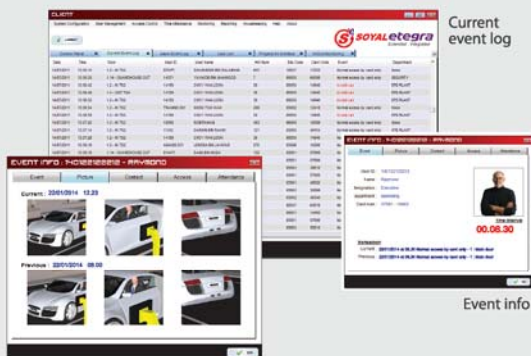

SilverBlack SERIES

Inspired,
Stylish,
Redefined...

Model	AR837EF	AR881EF	AR837E	AR327H	AR321H	AR331HT	AR331HS	AR725E	AR723H
Card user	16000	16000	16000	3000	3000	3000	3000	16000	1024
Event memory	32000	32000	32000	1500	1500	1500	1500	32000	1200
Access mode	9000 fingerprint Card Pin	9000 fingerprint Card	Card Pin	Card Pin	Card Pin	Card Pin	Card	Card Pin	Card
Time zone	63	63	63	11	11	11	11	63	11
Network	Direct TCP/IP RS485	Direct TCP/IP RS485	Direct TCP/IP RS485	RS485	RS485	RS485	RS485	Direct TCP/IP RS485	RS485
Vandal Resistant Metal Housing	No	No	No	Yes	Yes	Yes	Yes	No	No
Weatherproof	No	No	No	Yes	Yes	Yes	Yes	No	No
LCD screen	Yes	No	Yes	Yes	No	No	No	No	No
Support AR716E	No	No	No	Yes	Yes	Yes	Yes	No	Yes
Dimension (mm) L x W x H	128x147x65	151x81x73	133x96x44	140x92x40	114x78x33	154x51x21	154x51x21	110x79x26	81x43x18
Weight (g)	572	363	253	473	319	314	314	185	66
Price range	*****	*****	*****	*****	***	***	***	****	**

Clean and intuitive GUI help you search for access activity super fast

Double click event log to see pictures captured for that event

Flexible time attendance to automate clocking report and monitor staff punctuality

Advance version support multiple overnight shift and flexible shift. Attendance will calculate work time, over time, late arrive and early go back.

E-Map pin point threat location and helps you response to alarm faster

E-map will automatically pop up according to alarm event. Double click on icon will pop up live view video of the door.