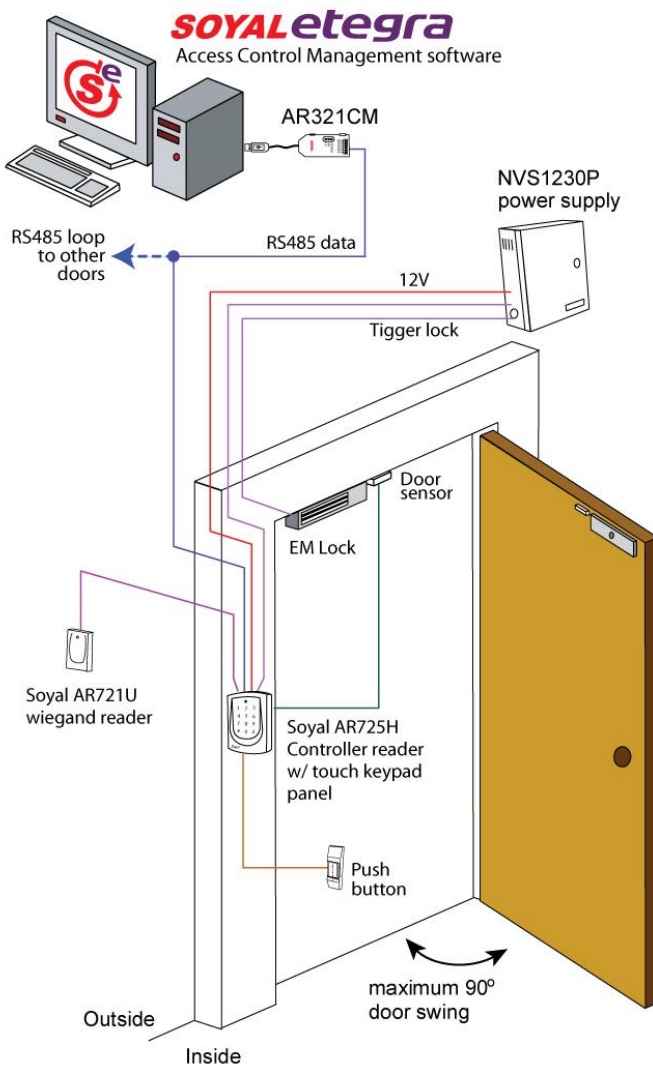

DP4 Door Access Package

Touch keypad panel

SOYAL

Access Control System

Date: 2 April 2015, Revision: V6

Description

DP4 has touch keypad panel. Reader connects to PC directly. SoyalEtegra software allows time attendance, easier personnel maintenance and remote viewing within LAN. Can clearly define when (time zone) and how (card and/or pin) an employee can access the door. Multiple DP4 can be linked together for multi-door application.

Employee needs to flash their proximity card in front of the reader. The electromagnetic lock will only release the door when the reader verifies a valid identity of the card. Single beep if successful and double beep if there are any errors.

Installation Diagram

Management office - main system

Feature

- Stylish touch keypad panel and modern design
- 3000 card users
- 120 holidays, 11 time zone
- Runs on backup battery during power failure (max 1500 memory)
- Support anti-pass back
- Programming from software or keypad
- Support card & pin for added security
- Manual push button to open/close door for guest.